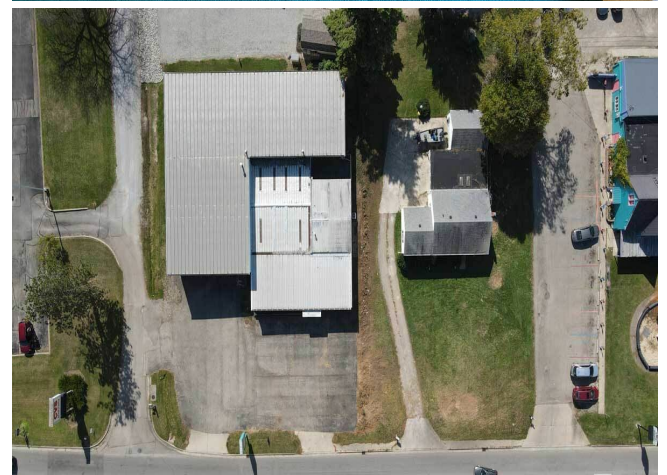

\$1,290,000

Commercial Property For Sale – Prime Location on Western Avenue

Address: 1222,1230 Western Avenue, Chillicothe, OH

Parcels Included:

- 261606018000
- 261606019000
- 261606023000
- 261606580000
- 261606020000
- 261606021000
- 261606022000

Property Overview:

This large commercial property spans multiple parcels totaling 0.83 acres, with excellent visibility and access along...

- Includes revenue-generating digital billboard
- High-traffic corridor across from top national retailers
- Ideal layout for retail, showroom, and logistics
- Retail / Office / Warehouse in one space
- Parking Lot

Price:	\$1,290,000
Property Type:	Flex
Building Class:	C
Sale Type:	Investment or Owner User
Lot Size:	0.91 AC
Gross Building Area:	9,570 SF
Rentable Building Area:	9,500 SF
Sale Conditions:	1031 Exchange
No. Stories:	1
Year Built:	1974
Tenancy:	Single
Parking Ratio:	0.74/1,000 SF
Clear Ceiling Height:	16 FT
No. Dock-High Doors/Loading:	1
Zoning Description:	499 Other commercial

Building Photo

Building Photo

Property Photos

Building Photo

Building Photo