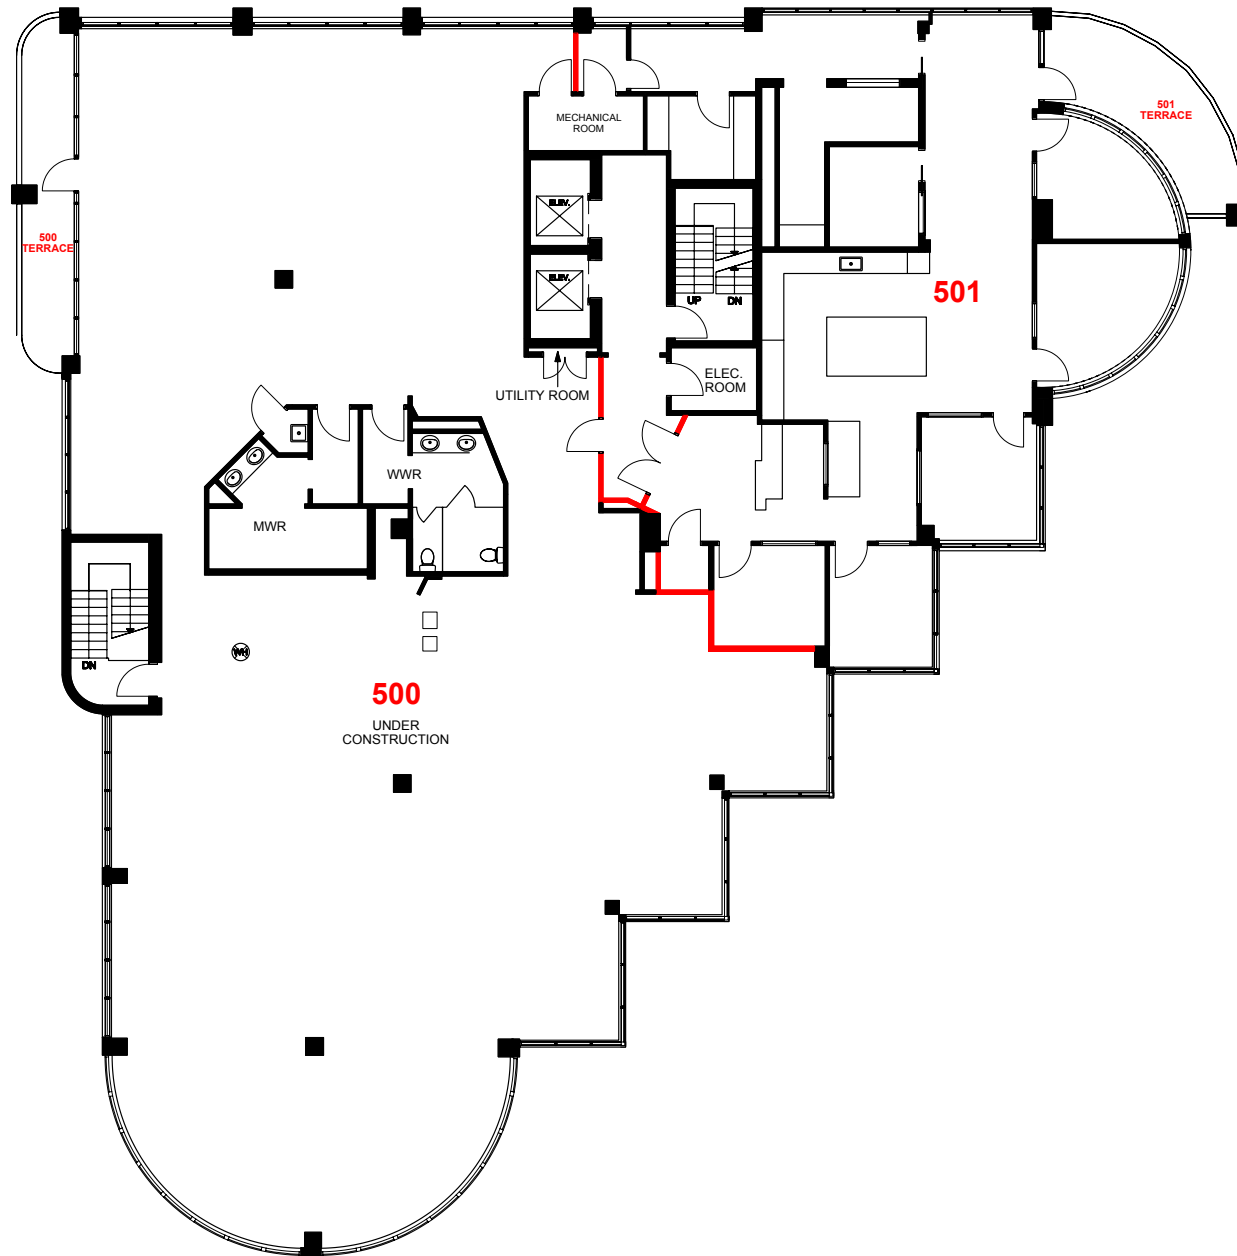

Singer Island Corporate Center

Version	Created: 02/03/2023
FP1A	Measured: 01/20/2023

2655 North Ocean Drive
Riviera Beach, Florida, United States

Floor 05

This work product has been prepared by Extreme Measures Inc. pursuant to a contract with the Client for the sole benefit of and use by the Client. No third party may rely on this work product without the receipt of a reliance letter from Extreme Measures Inc.