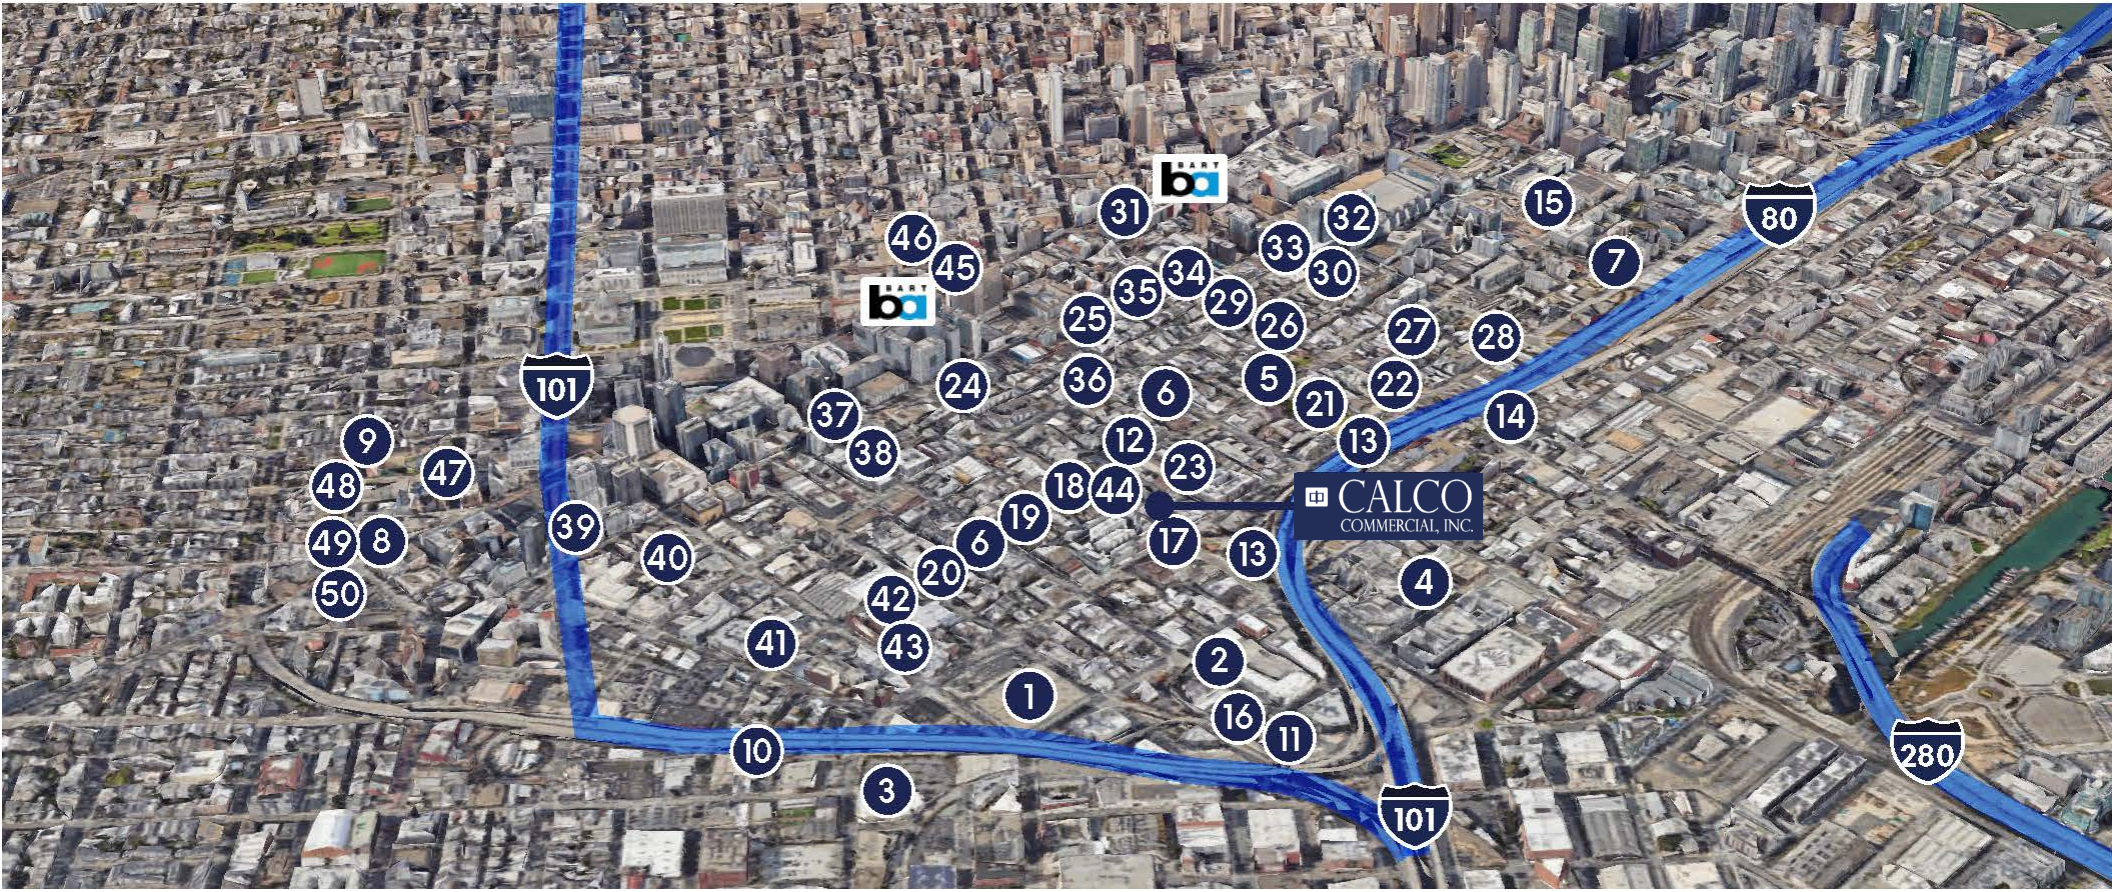

Mezzanine

1st Floor

- | | | | | |
|--------------------------|---|----------------------------------|-------------------------------|----------------------------------|
| 1 Costco Wholesale | 11 Fitness SF - SoMa | 21 Victoria Manalo Draves Park | 31 IKEA | 41 The Willows |
| 2 Trader Joe's | 12 HK Lounge Bistro | 22 Chevron | 32 The Chieftain Pub | 42 Sextant Coffee Roasters |
| 3 Best Buy | 13 Parking | 23 Rocco's Cafe | 33 Tempest Bar | 43 Californios |
| 4 REI | 14 Ben's Fast Food | 24 Sizzling Pot King | 34 The Pawn Shop Tapas Bar | 44 Cat club |
| 5 Delli Board | 15 Yerba Buena Ice Skating & Bowling Center | 25 Square Pie Guys | 35 Miss Saigon | 45 La Cuisine Cafe |
| 6 Sightglass Coffee | 16 Rinse - Laundry & Dry Cleaning | 26 Gene Friend Recreation Center | 36 Ritual Hot Yoga | 46 Arsicault Bakery Civic Center |
| 7 Whole Foods | 17 AK Subs Sandwich | 27 Telescope Coffee | 37 Vapor Room Weed Dispensary | 47 RT Rotisserie |
| 8 Zuni Café | 18 Cafe Suspiro | 28 Charging Station | 38 Moya | 48 Rich Table |
| 9 Dumpling Home | 19 Azúcar Lounge | 29 Bini's Kitchen | 39 Blue Bottle Coffee | 49 Espetus Churrascaria |
| 10 Rainbow Grocery Coop. | 20 Powerhouse | 30 Tin at 937 Howard | 40 Ted's Market | 50 Rocket Sushi |