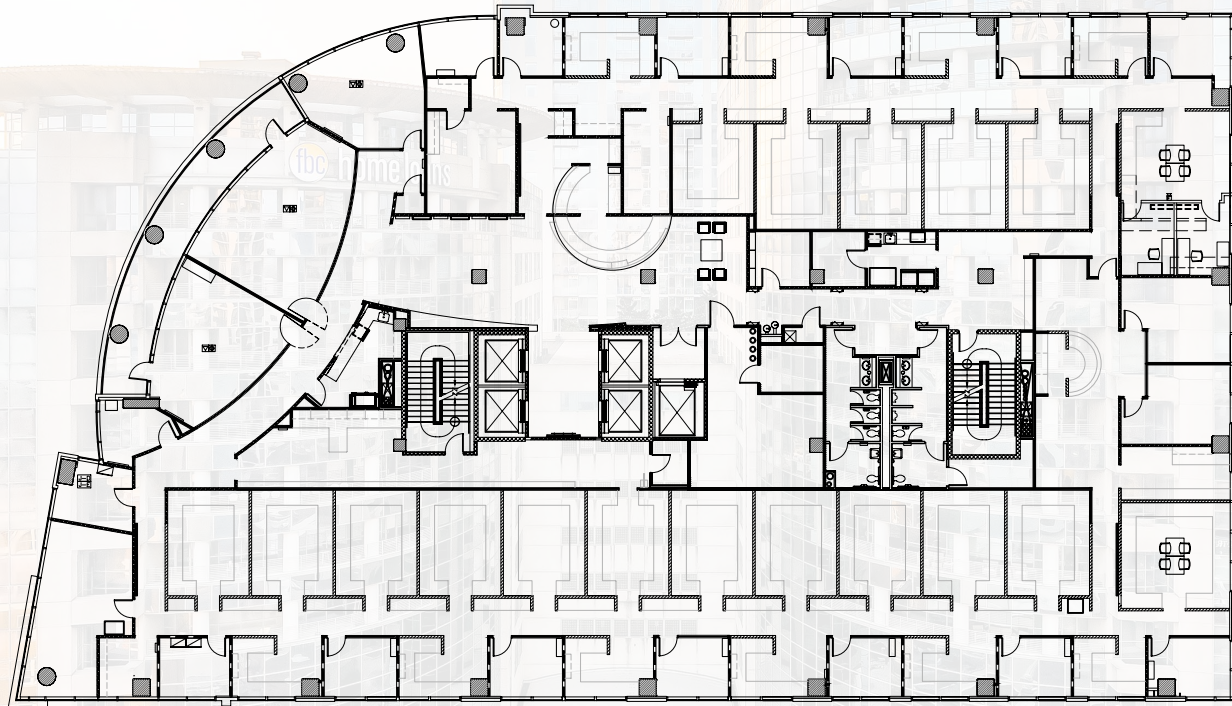

THE PLAZA

189 S ORANGE AVENUE, SUITE 1700
(17TH FLOOR - FULL FLOOR SPACE)

LINCOLN
PROPERTY
COMPANY

19,287 RSF

Shayna Hansen
shansen@lpc.com
407.872.3516