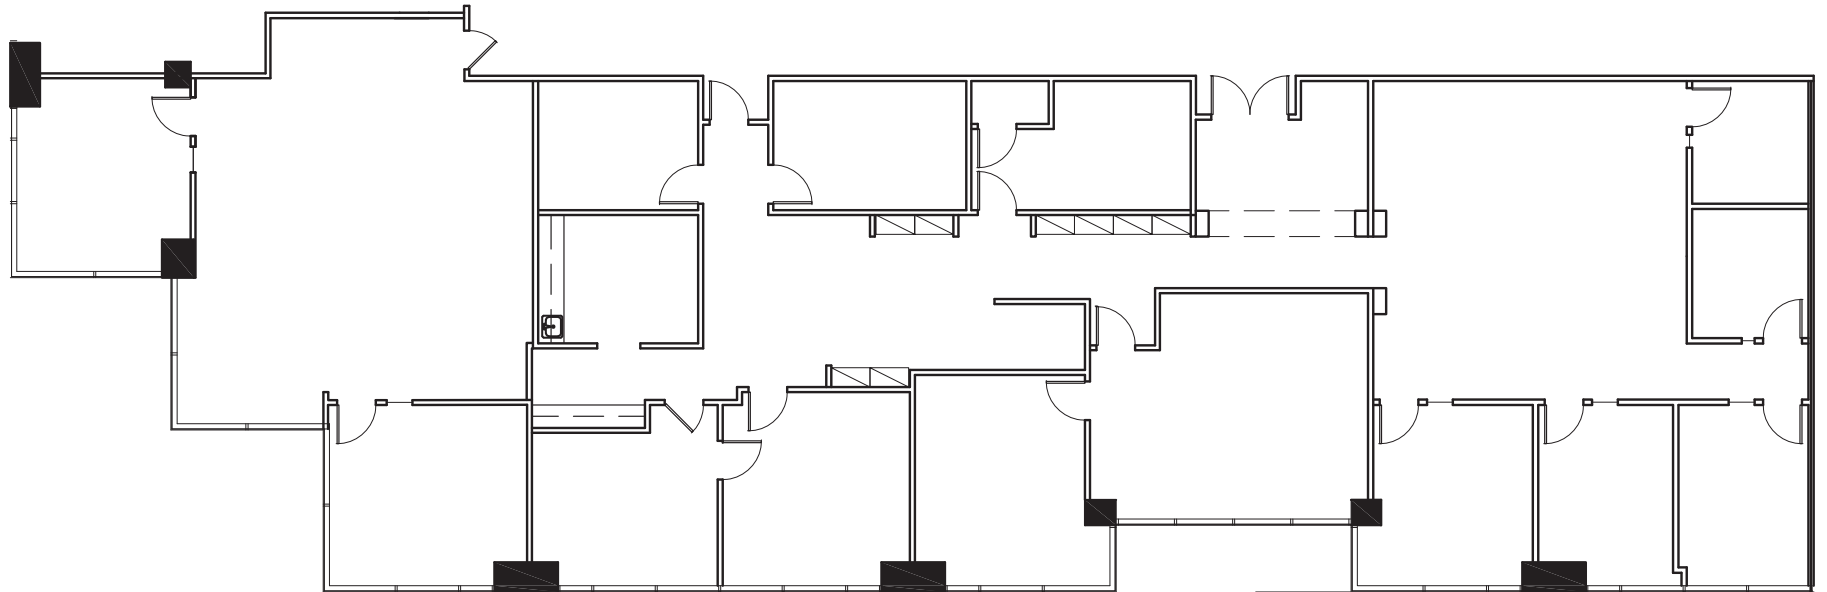

Tower Place

1511 North Westshore Blvd.
Tampa, Florida 33607

Suite 650/680
5,880 SF

Available April 2020

Laurie Alden
(813) 876-7000

Disclaimer: The above floor plan is not to scale.
The available space shown is believed to be correct but is subject to change.