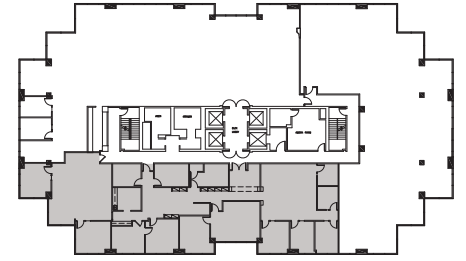

Tower Place

1511 North Westshore Blvd.
Tampa, Florida 33607

Suite 650/680
5,880 SF

Available April 2020

Laurie Alden
(813) 876-7000

Disclaimer: The above floor plan is not to scale.
The available space shown is believed to be correct but is subject to change.