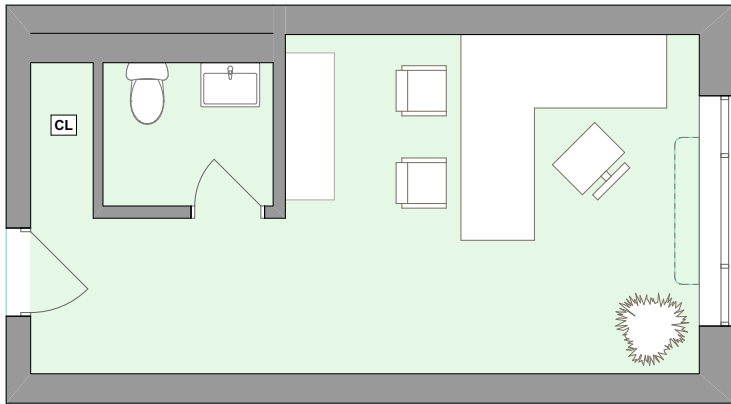

Space Summary

Size: 104 Offices Available
Call for pricing: 732-ONE-9898

Location Overview

1600 Rt 70 is the epicenter of the surrounding townships. Easy access to Jackson, Toms River, Howell, Brick as well as the GSP.

-  0 Minutes to Rt 70
-  10 Minutes to Rt 9
-  5 Minutes to GSP
-  10 Minutes to 195

Layout

Layout

Layout

Layout

Chaya Klein P 732.ONE.9898 C 347.351.4665

A 1776 AVE OF THE STATES | STE 202 | LKWD NJ 08701 E CHAYAKLEIN@WER1RE.COM E INFO@WER1RE.COM