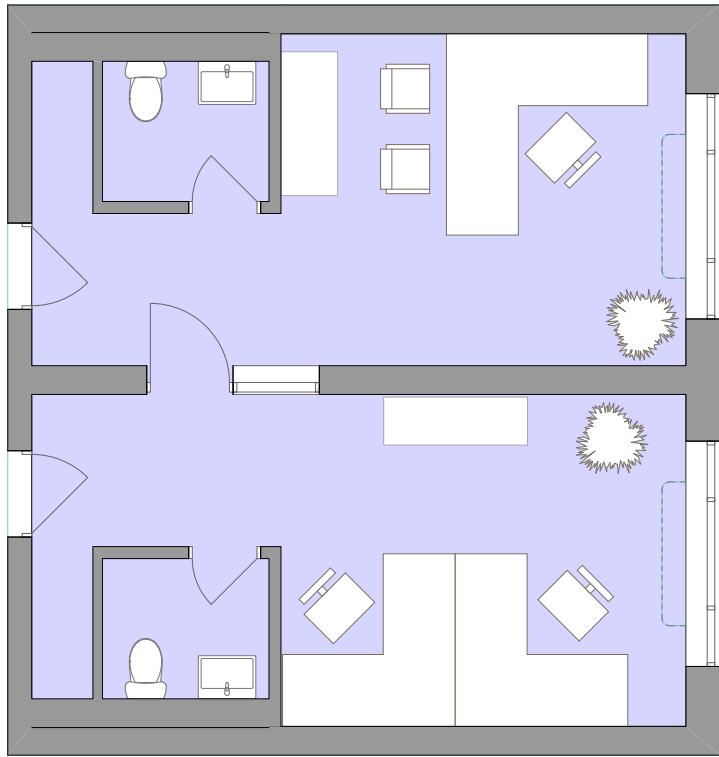

1600 RT 70

small office space for lease

Presented by

One
REAL ESTATE

1600 rt 70 , Lakewood NJ 08701

Property Overview

1600 RT 70 is a newly constructed prestigious Class A office building with impeccable design. Now leasing small offices.

Space Summary

Size: 104 Offices Available
Call for pricing: 732-ONE-9898

Location Overview

1600 Rt 70 is the epicenter of the surrounding townships. Easy access to Jackson, Toms River, Howell, Brick as well as the GSP.

-  0 Minutes to Rt 70
-  10 Minutes to Rt 9
-  5 Minutes to GSP
-  10 Minutes to 195

Layout

Layout

Layout

Layout

Chaya Klein P 732.ONE.9898 C 347.351.4665

A 1776 AVE OF THE STATES | STE 202 | LKWD NJ 08701 E CHAYAKLEIN@WER1RE.COM E INFO@WER1RE.COM