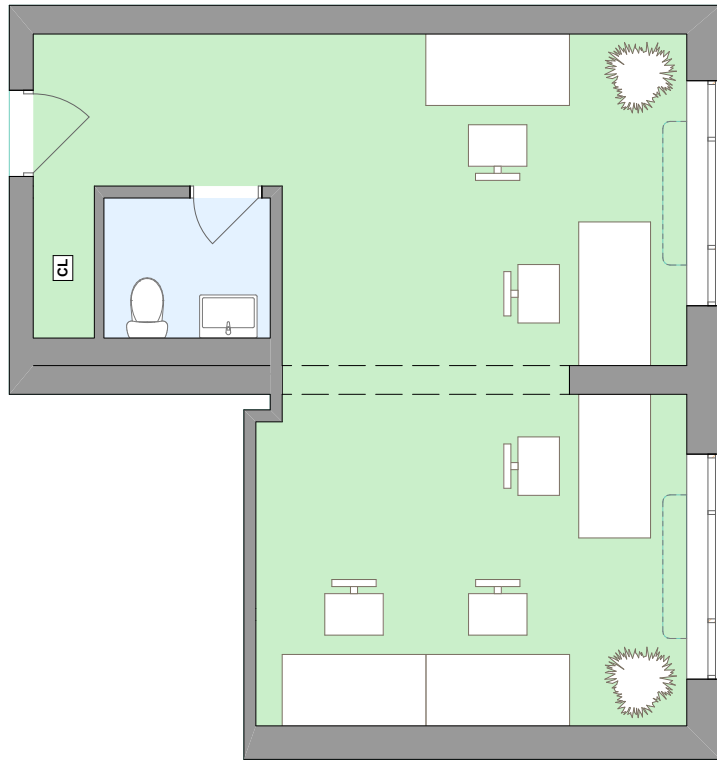

1600 RT 70

small office space for lease

Presented by

One
REAL ESTATE

1600 rt 70 , Lakewood NJ 08701

Property Overview

1600 RT 70 is a newly constructed prestigious Class A office building with impeccable design. Now leasing small offices.

Space Summary

Size: 104 Offices Available
Call for pricing: 732-ONE-9898

Location Overview

1600 Rt 70 is the epicenter of the surrounding townships. Easy access to Jackson, Toms River, Howell, Brick as well as the GSP.

-  0 Minutes to Rt 70
-  10 Minutes to Rt 9
-  5 Minutes to GSP
-  10 Minutes to 195

Layout

Layout

Layout

Layout

Chaya Klein P 732.ONE.9898 C 347.351.4665

A 1776 AVE OF THE STATES | STE 202 | LKWD NJ 08701 E CHAYAKLEIN@WER1RE.COM E INFO@WER1RE.COM