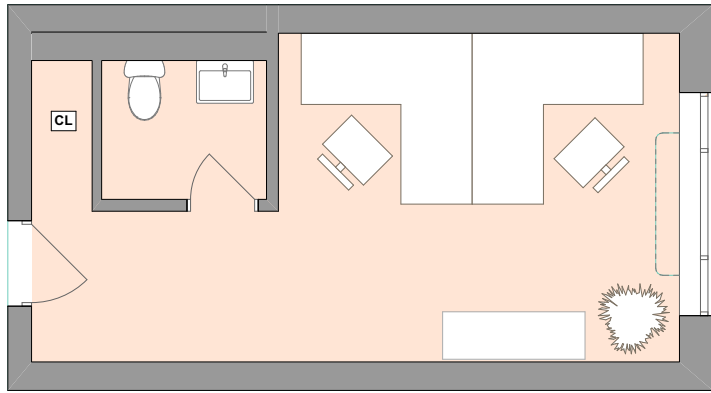

-  0 Minutes to Rt 70
-  10 Minutes to Rt 9
-  5 Minutes to GSP
-  10 Minutes to 195

Layout

Layout

Layout

Layout

Chaya Klein P 732.ONE.9898 C 347.351.4665

A 1776 AVE OF THE STATES | STE 202 | LKWD NJ 08701 E CHAYAKLEIN@WER1RE.COM E INFO@WER1RE.COM