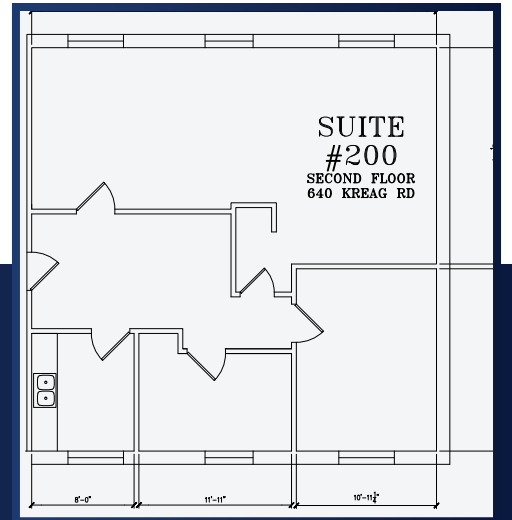

Let our experienced professionals help you today. With decades of experience, our team brings a wealth of knowledge in real estate, brokerage, and project management.

Real Estate *it's in our blood!*
www.flaummgf.com

Contact Us: 400 Andrews Street #500 | Rochester, NY 14604 | 585.546.4866