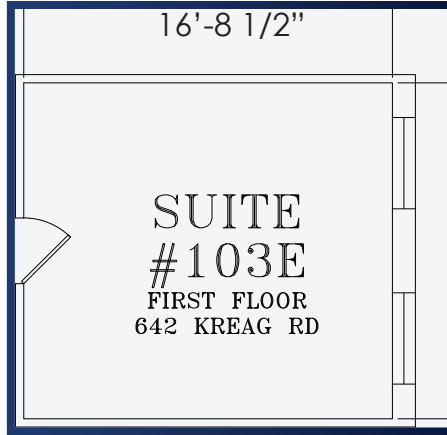

Let our experienced professionals help you today. With decades of experience, our team brings a wealth of knowledge in real estate, brokerage, and project management.

Real Estate *it's in our blood!*
www.flaummgf.com

Contact Us: 400 Andrews Street #500 | Rochester, NY 14604 | 585.546.4866