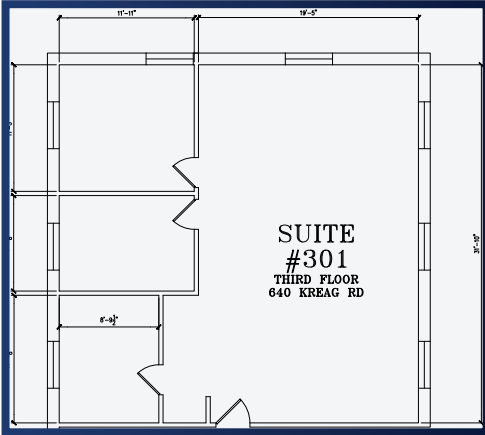

Let our experienced professionals help you today. With decades of experience, our team brings a wealth of knowledge in real estate, brokerage, and project management.

Real Estate *it's in our blood!*
www.flaummgf.com

Contact Us: 400 Andrews Street #500 | Rochester, NY 14604 | 585.546.4866