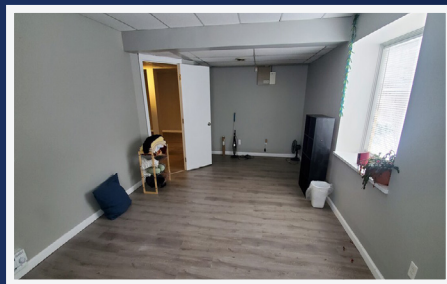

## Bushnell's Basin

640 Kreag Rd  
Pittsford, NY 14534

Space Available: **250 - 2,298 SF**

- » Ideal for Office Use
- » Located 12 Min Away From Downtown, 5 Min Away From the Thruway, 1/2 Mile to Route 490
- » Beautiful and Tranquil Setting Near Numerous Restaurants and Shopping