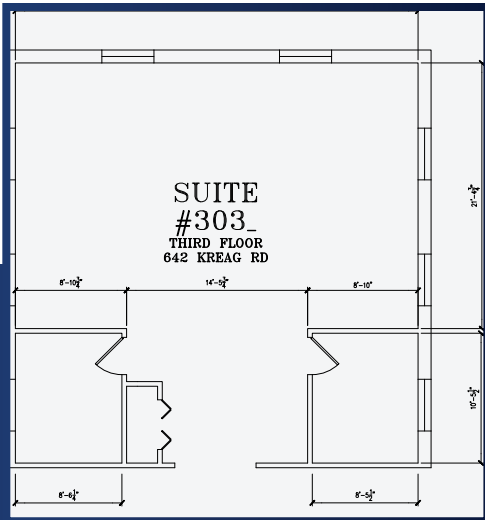

Let our experienced professionals help you today. With decades of experience, our team brings a wealth of knowledge in real estate, brokerage, and project management.

Real Estate *it's in our blood!*
www.flaummgf.com

Contact Us: 400 Andrews Street #500 | Rochester, NY 14604 | 585.546.4866