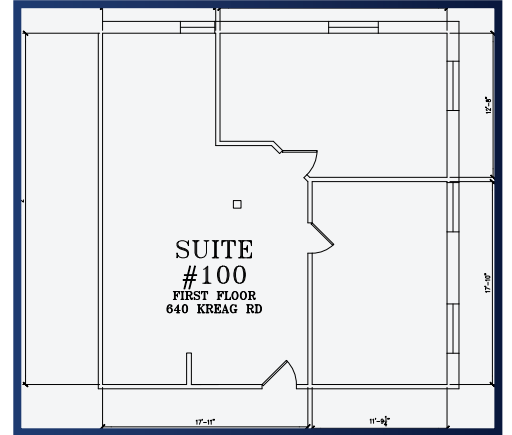

Let our experienced professionals help you today. With decades of experience, our team brings a wealth of knowledge in real estate, brokerage, and project management.

Real Estate *it's in our blood!*
www.flaummgf.com

Contact Us: 400 Andrews Street #500 | Rochester, NY 14604 | 585.546.4866