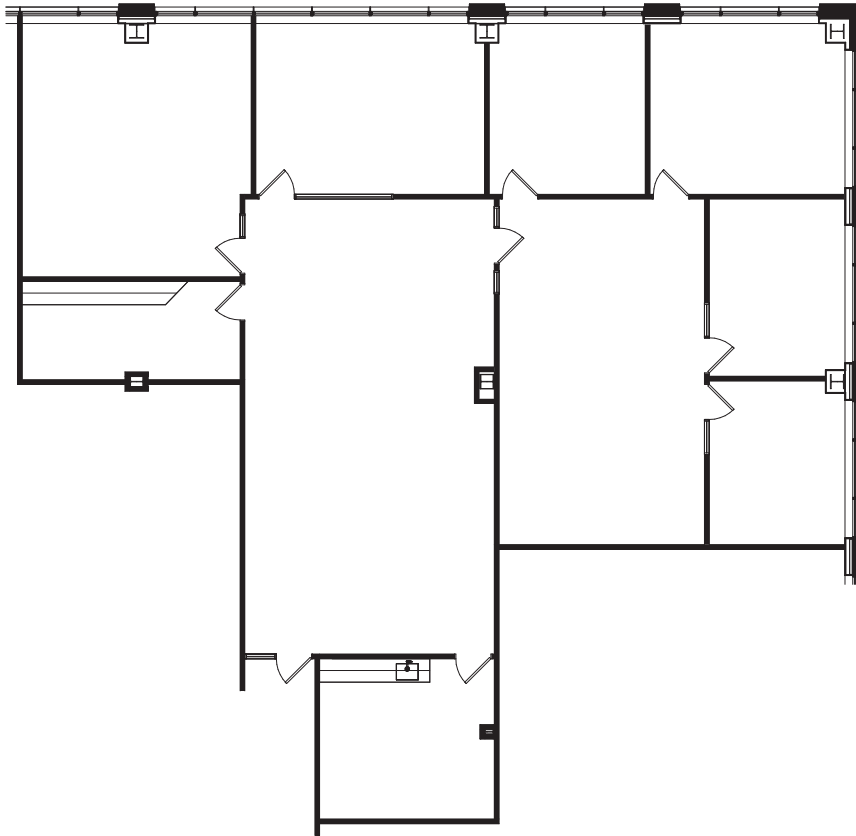

PrairieGlen
2700 PATRIOT BLVD

Suite 410 / 4,051 RSF

Floor 4 / 2700 Patriot Blvd, Glenview, IL 60026

SPACE AVAILABLE AT PRAIRIE GLEN

Leasing Contacts

BRETT RATAY

Senior Leasing Director
(847) 884-2800
bratay@lpc.com