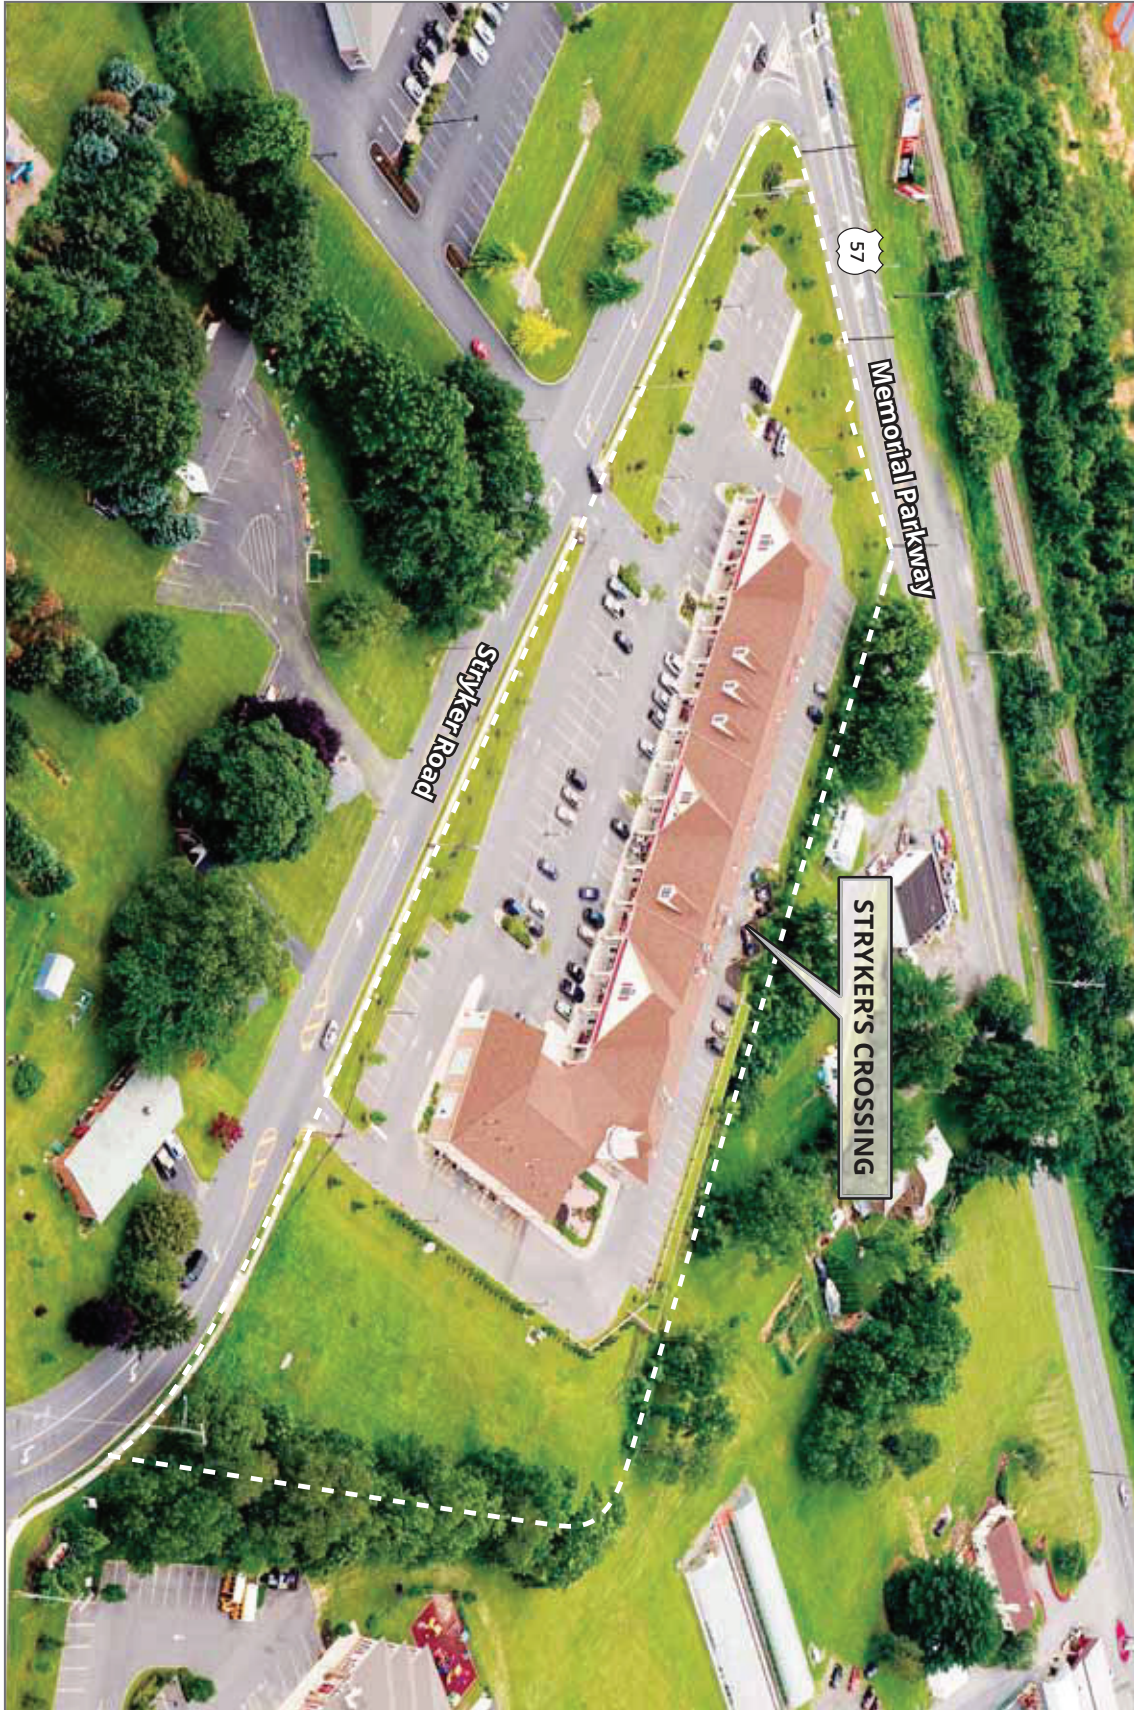

STRYKERS CROSSING

201 Stryker Road | Lopatcong | Warren County | New Jersey