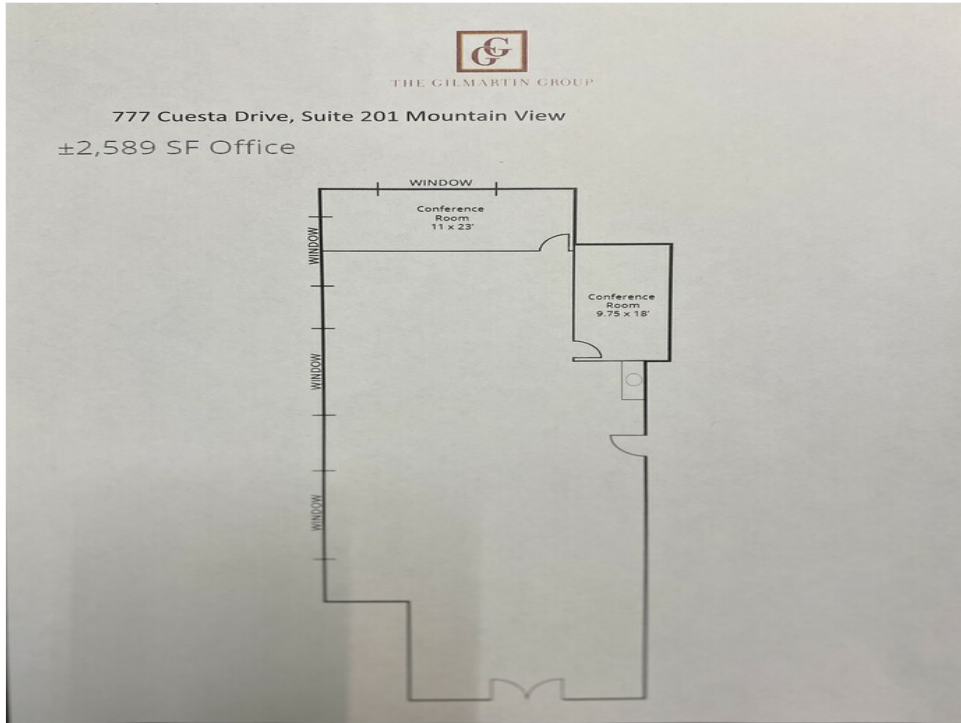

777 Cuesta Dr

777 Cuesta Dr, Mountain View, CA 94040

Property Photos

777 Cuesta Drive_FloorPlan