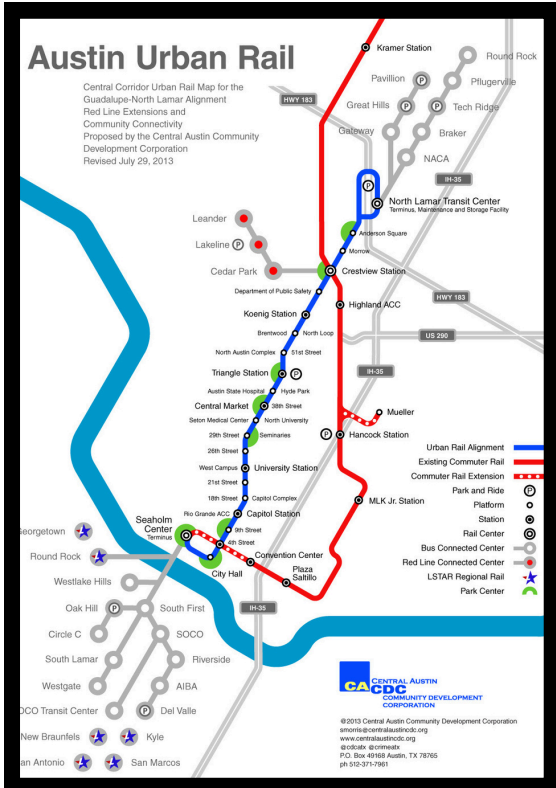

# East Austin - 911 Cesar Chavez

## LIGHT RAIL TRANSIT

**11 Min** Walk To Downtown Station

**13 Min** Walk To Plaza Saltillo Station

○ EAST AUSTIN EXPERTS ○