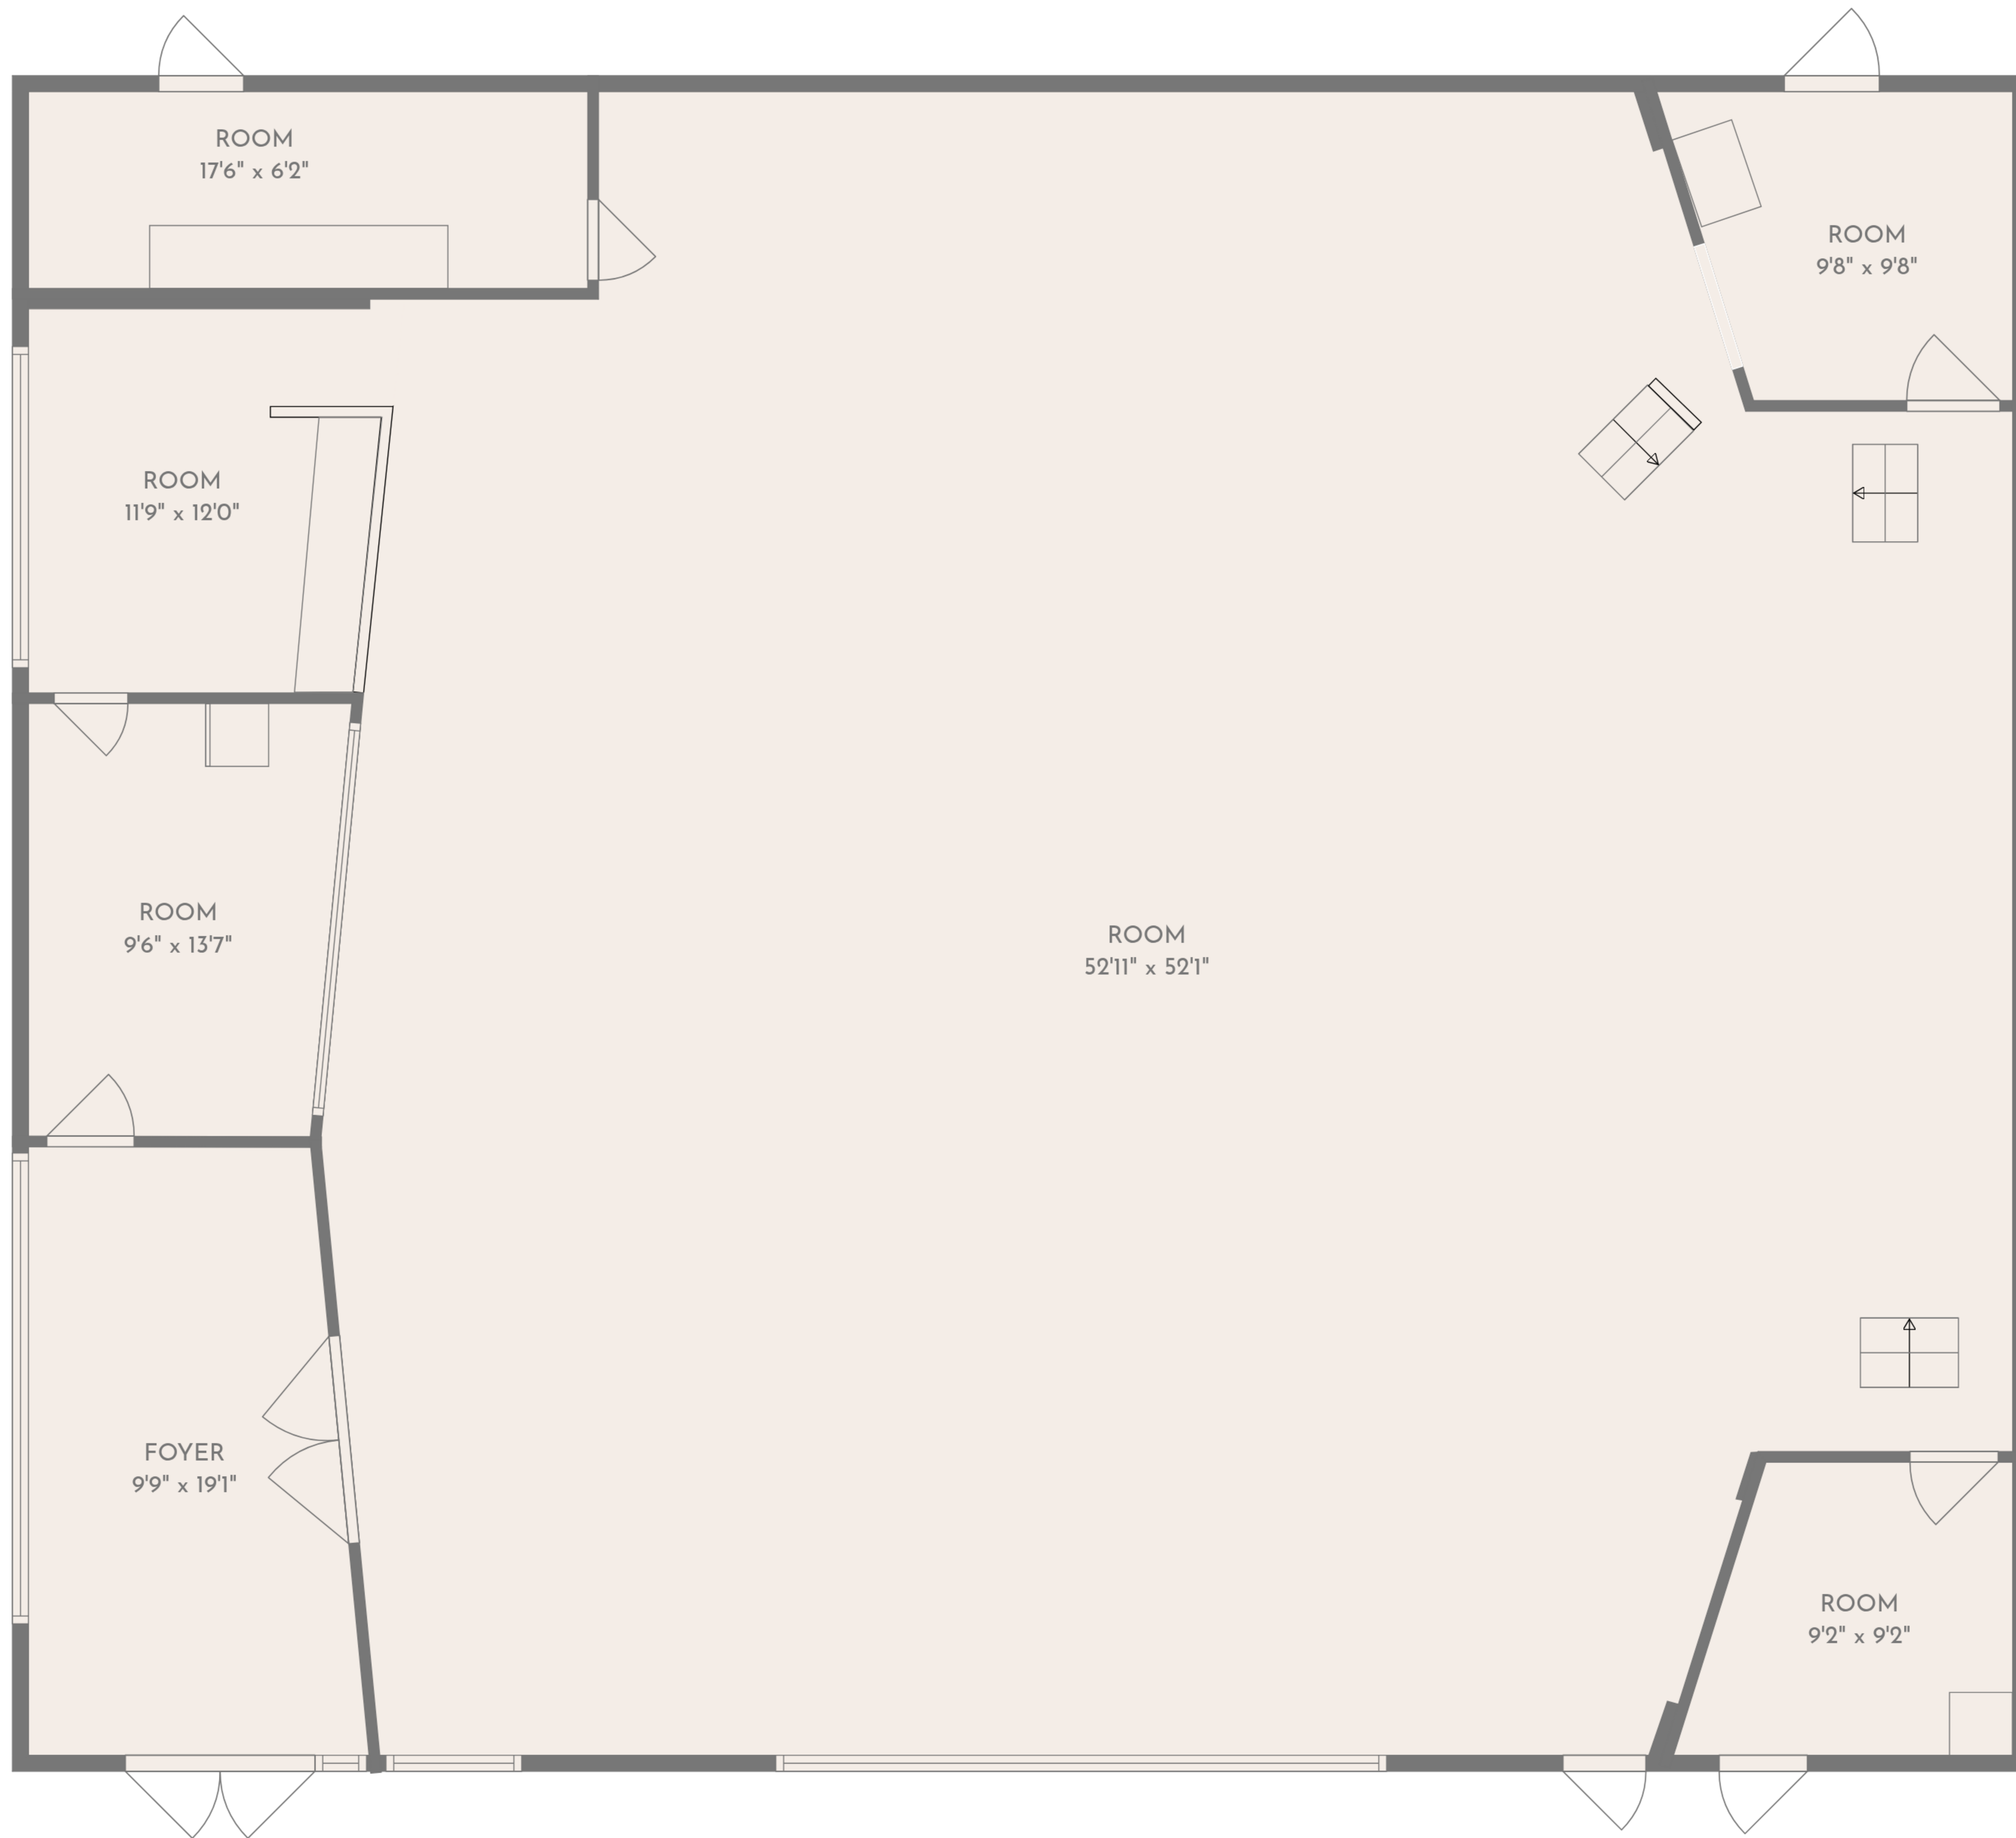

TOTAL: 3129 sq. ft
1st floor: 3129 sq. ft
EXCLUDED AREAS: ROOM: 108 sq. ft, WALLS: 114 sq. ft

TOTAL: 3129 sq. ft
1st floor: 3129 sq. ft
EXCLUDED AREAS: ROOM: 108 sq. ft, WALLS: 114 sq. ft