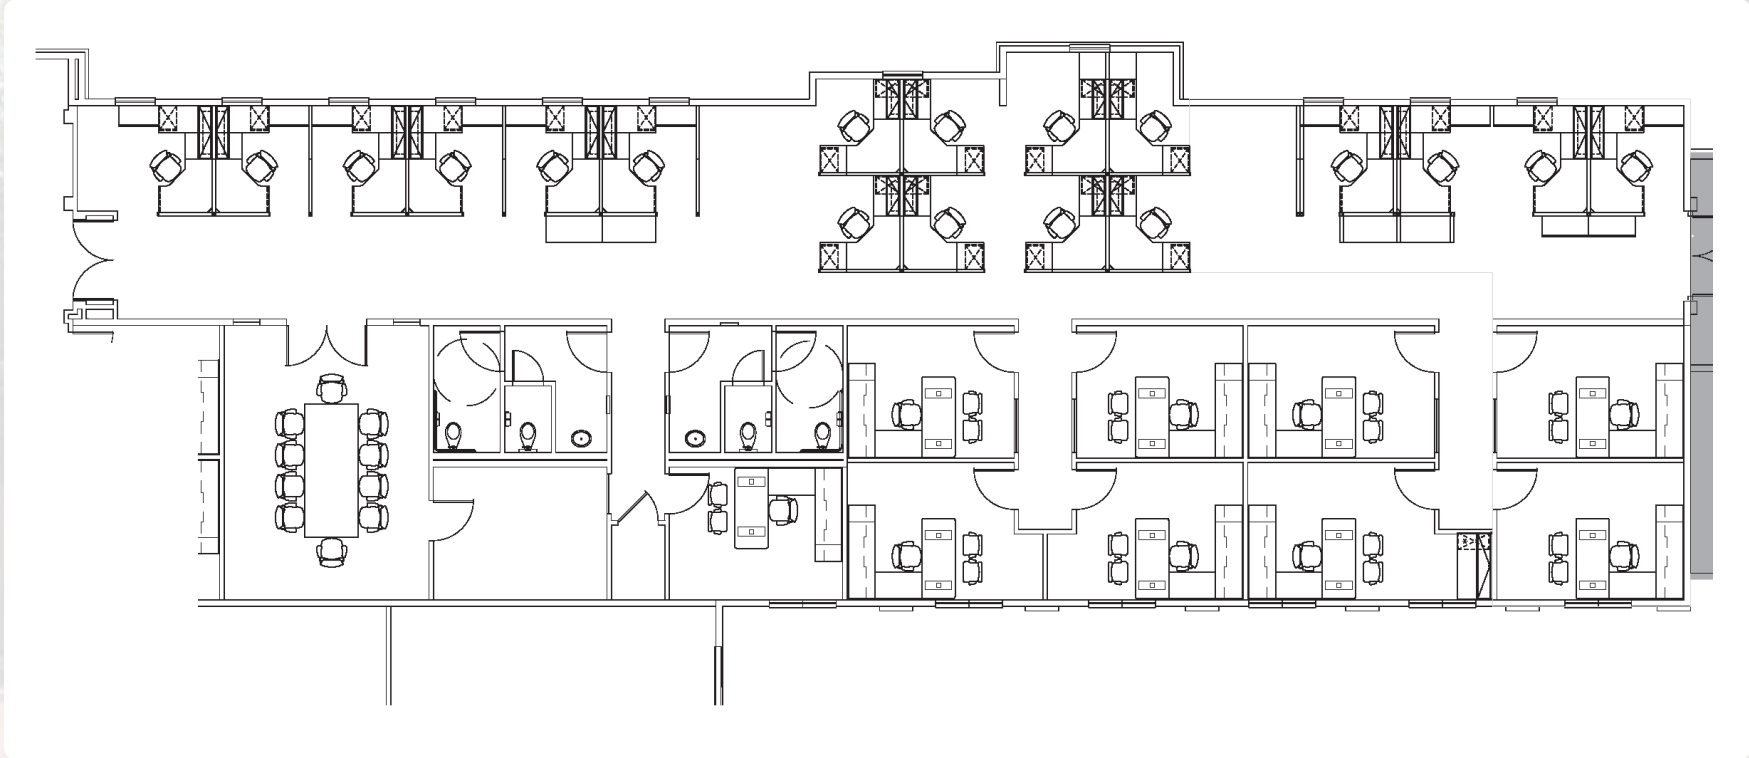

VILLA SIENA

Suite 103
±5,125 SF