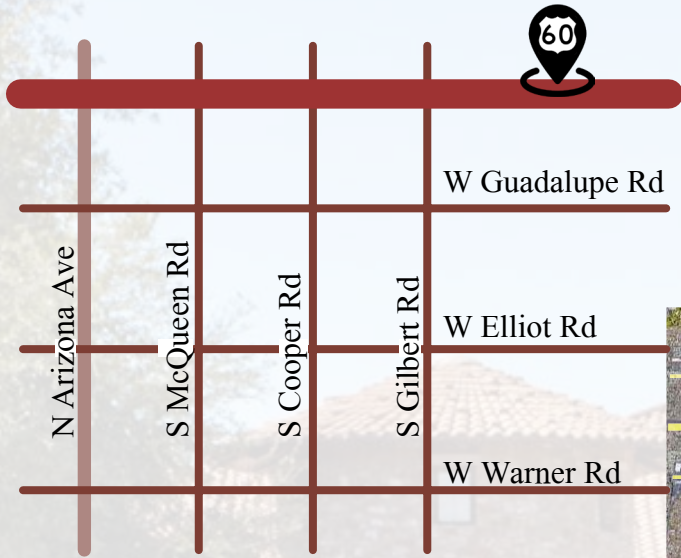

Suite 103
±5,125 SF

890 W Elliot Rd. | Gilbert, AZ 85297

Villa Siena

890 W Elliot Rd. | Gilbert, AZ 85297

Gilbert Heritage Market

Only 1 Mile from site

GILBERT Heritage District

Wine & Burger Bar