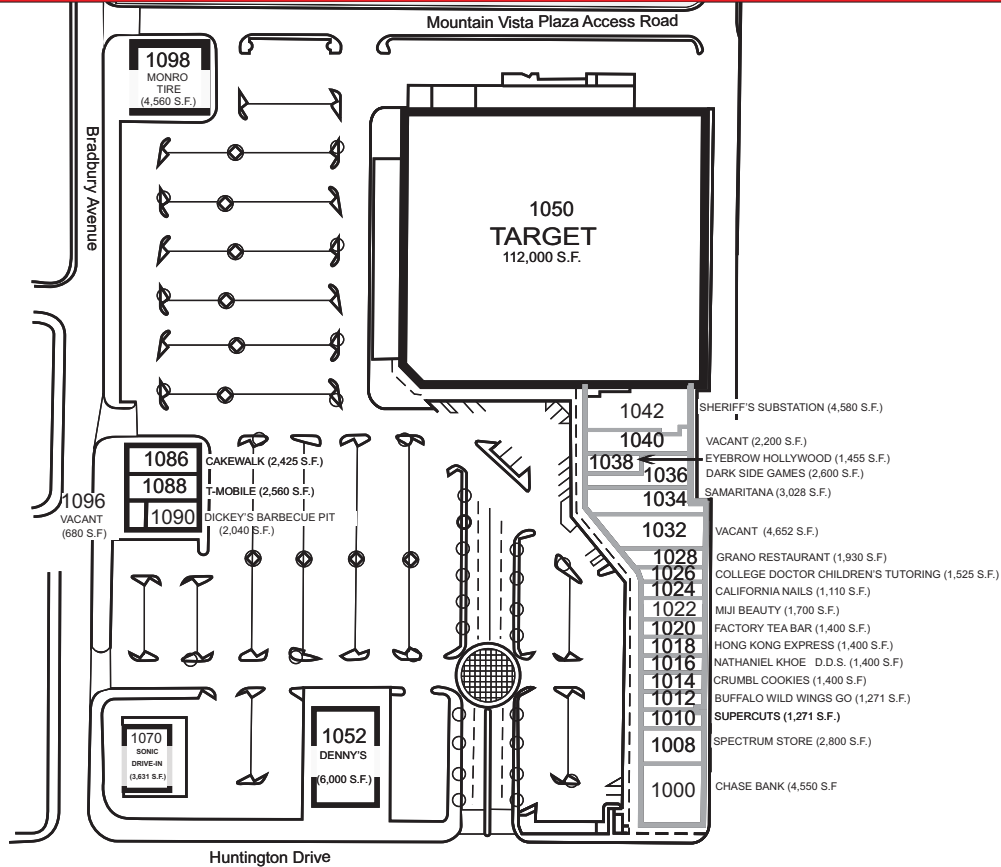

MOUNTAIN VISTA PLAZA

1000-1098 Huntington Drive, Duarte, CA 91010

TARGET ANCHORED CENTER

Inline Space:
\$1.99 to \$2.89+nnn
2,200 or 4,652 sf
Retail/Office Endcap on Pad:
680 sf \$2.99+nnn

Join Target, Sonic, Dickey's Barbecue Pit, Chase Bank, Denny's, Supercuts, T-Mobile, Monro Tire, Buffalo Wild Wings GO, Spectrum, Crumbl Cookies, Farmers Insurance, etc.