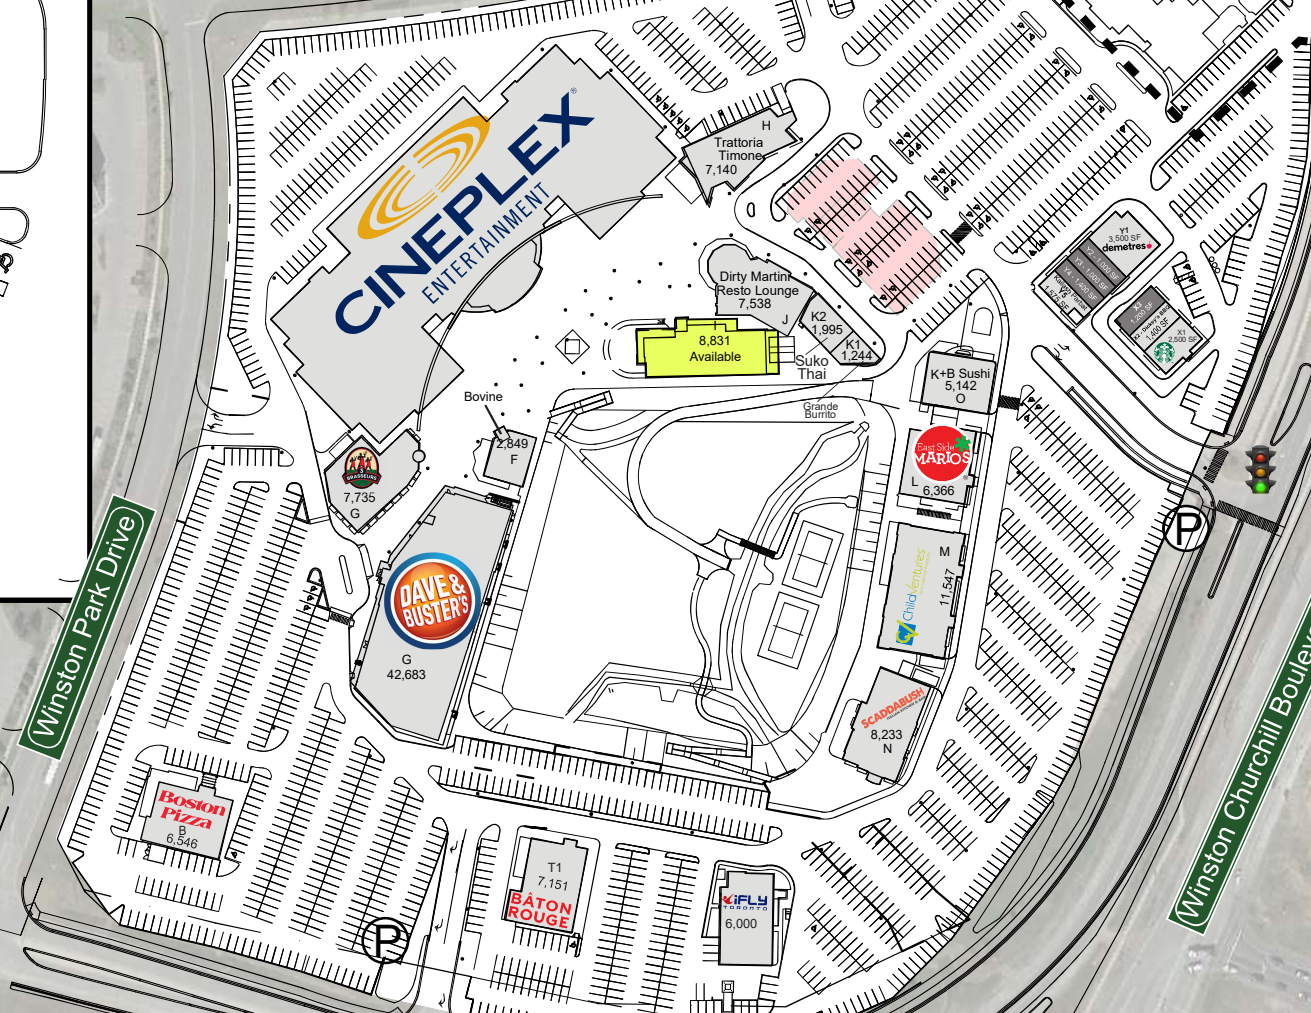

Oakville Entertainment Centrum

QEW and Winston Churchill Blvd., Oakville, ON

Building X/Y Re-Development Area

Winston Park Drive

Bristol Circle

Winston Churchill Boulevard

Upper Middle Road E

To Hwy No. 403
500 m