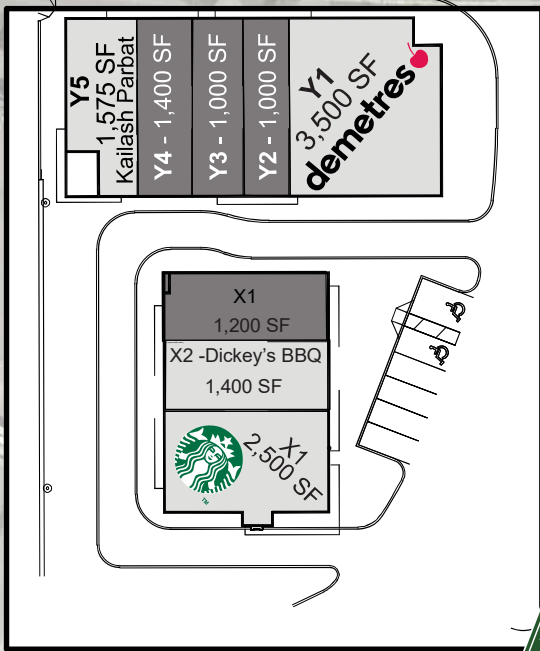

Oakville Entertainment Centrum

QEW and Winston Churchill Blvd., Oakville, ON

Building X/Y Re-Development Area

Winston Park Drive

Bristol Circle

Winston Churchill Boulevard

Upper Middle Road E

To Hwy No. 403
500 m