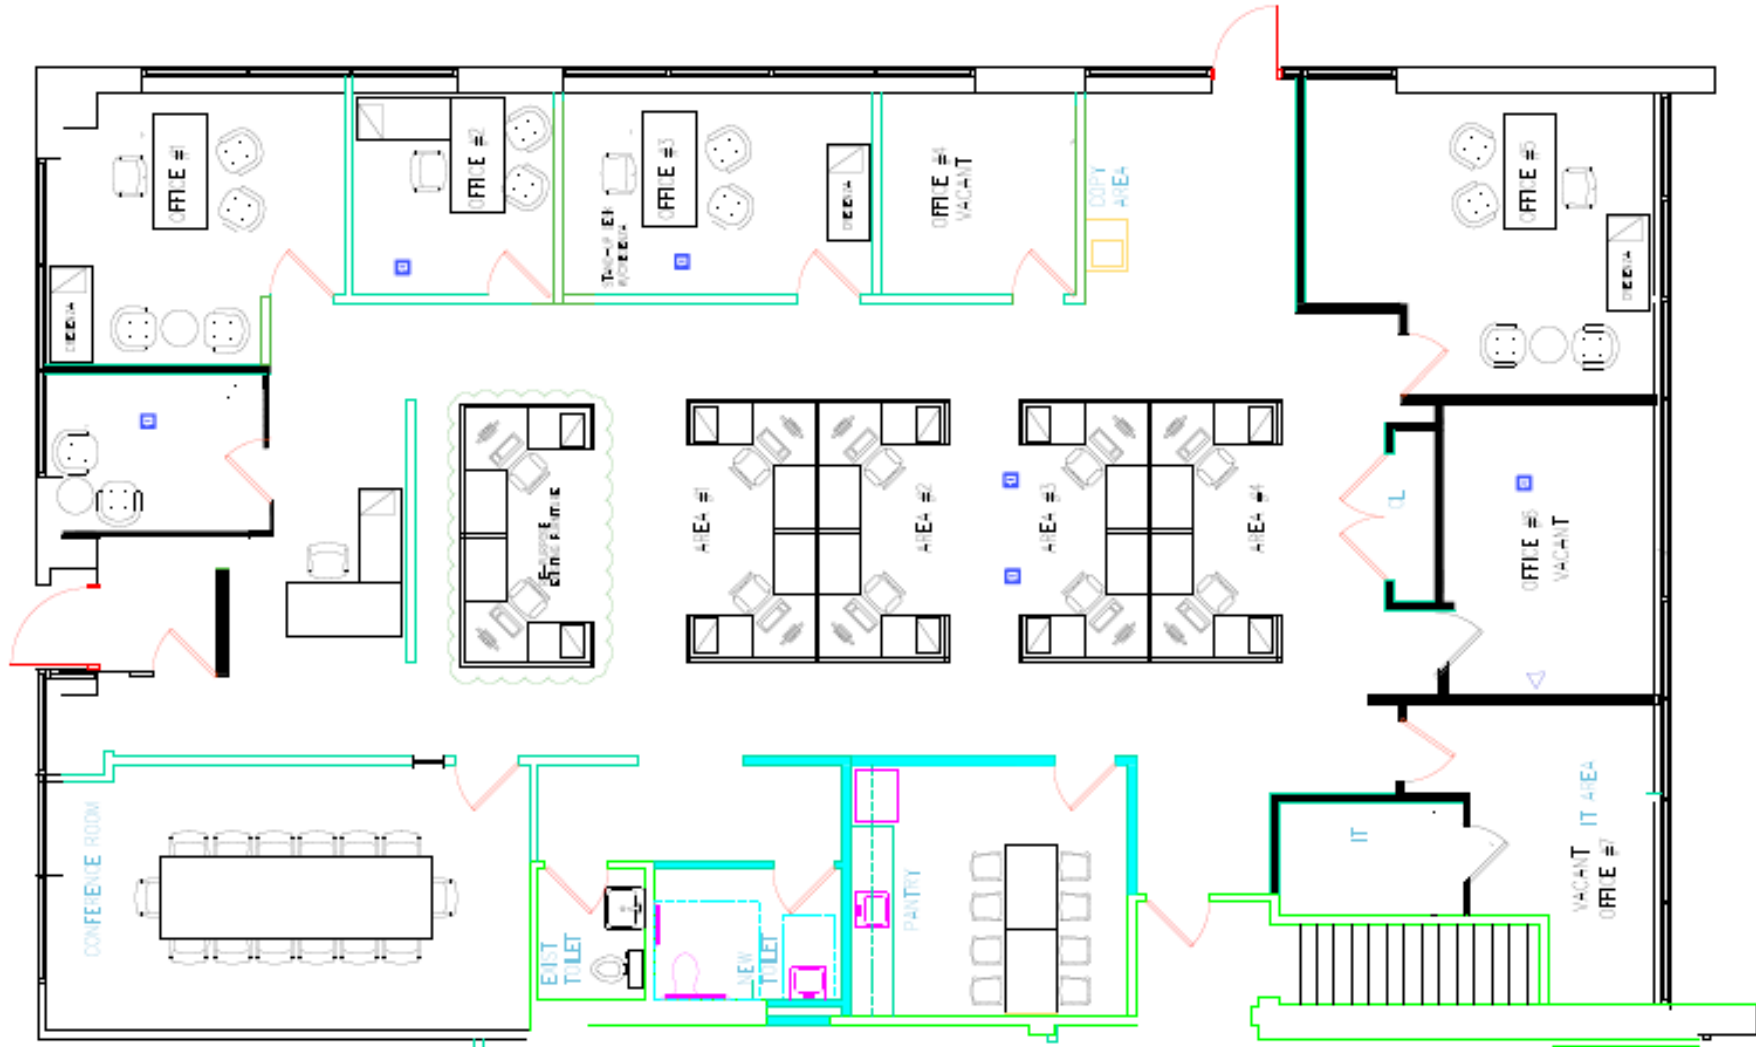

FOR LEASE PRIVATE OFFICES | FLEXIBLE TERMS

95 SEAVIEW BLVD PORT WASHINGTON, NY

FLOOR PLAN - SUITE 201

CHIP ENTWISTLE
(516) 457-9683
CE@ACCSPACE.COM

155 FIRST ST, SUITE 104
MINEOLA, NY 11501
(516) 277-0666
WWW.ACCSPACE.COM