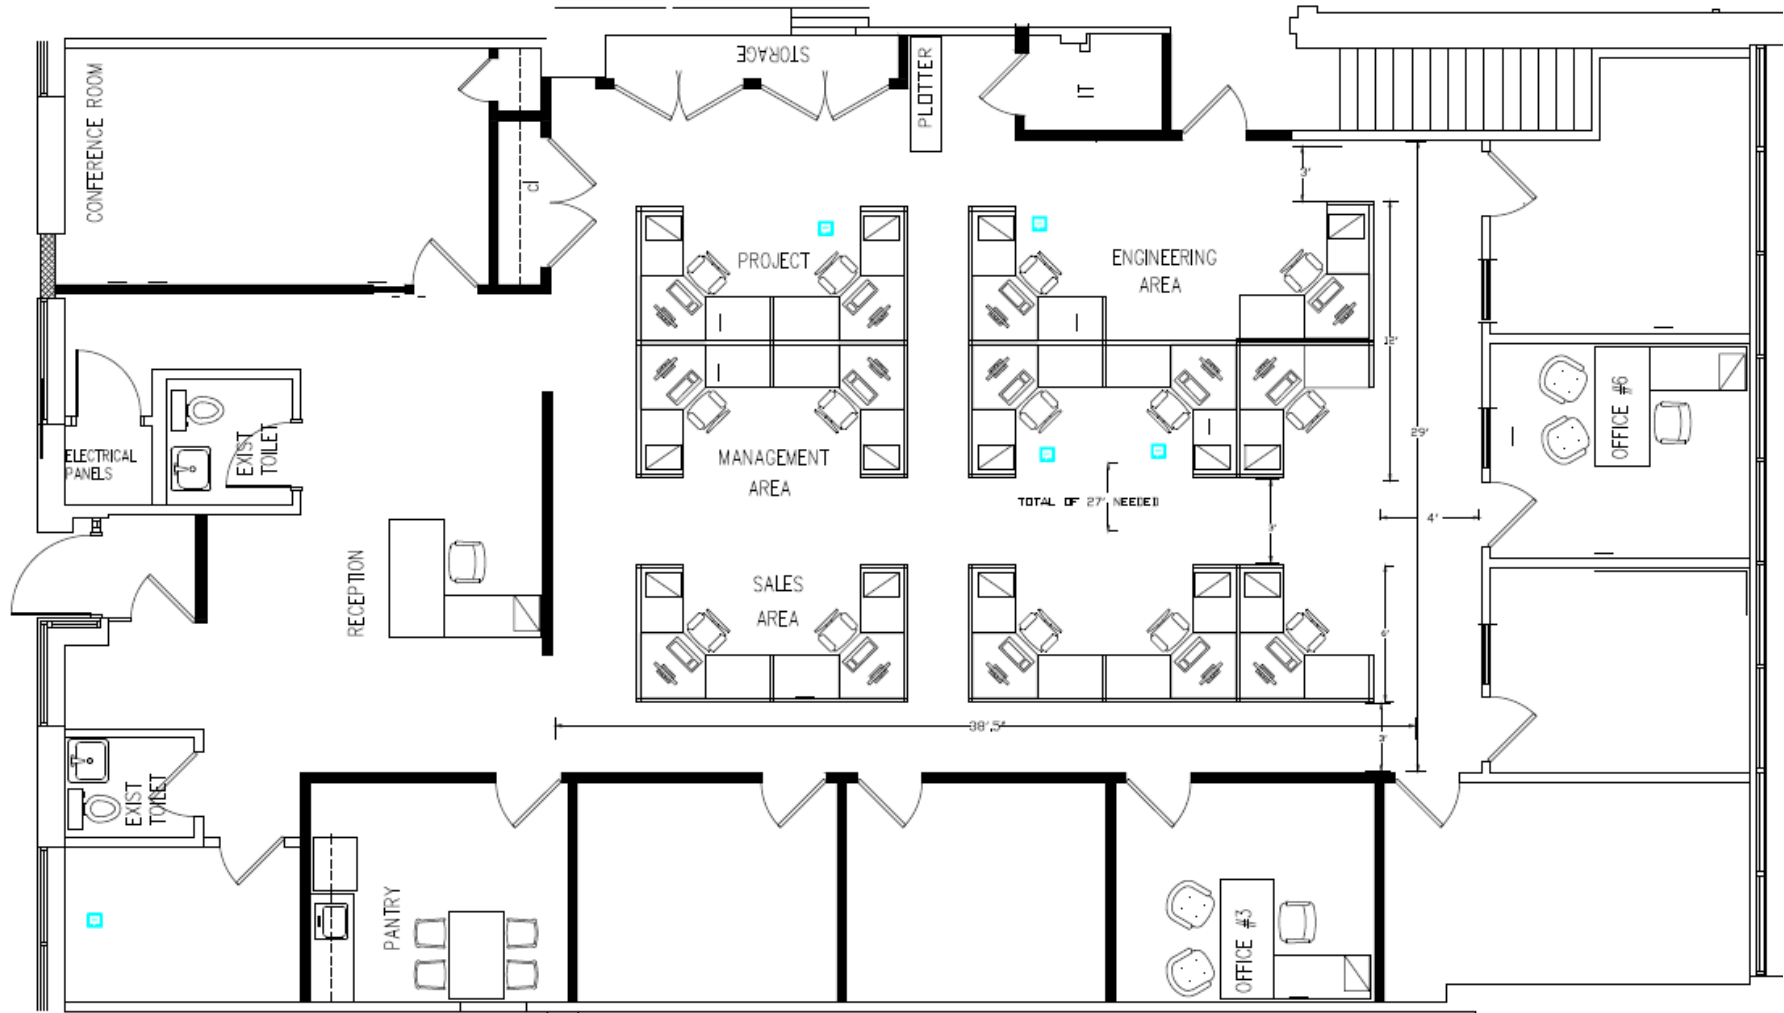

FOR LEASE

PRIVATE OFFICES | FLEXIBLE TERMS

95 SEAVIEW BLVD

PORT WASHINGTON, NY

FLOOR PLAN - SUITE 202

CHIP ENTWISTLE
(516) 457-9683
CE@ACCSPACE.COM

155 FIRST ST, SUITE 104
MINEOLA, NY 11501
(516) 277-0666
WWW.ACCSPACE.COM