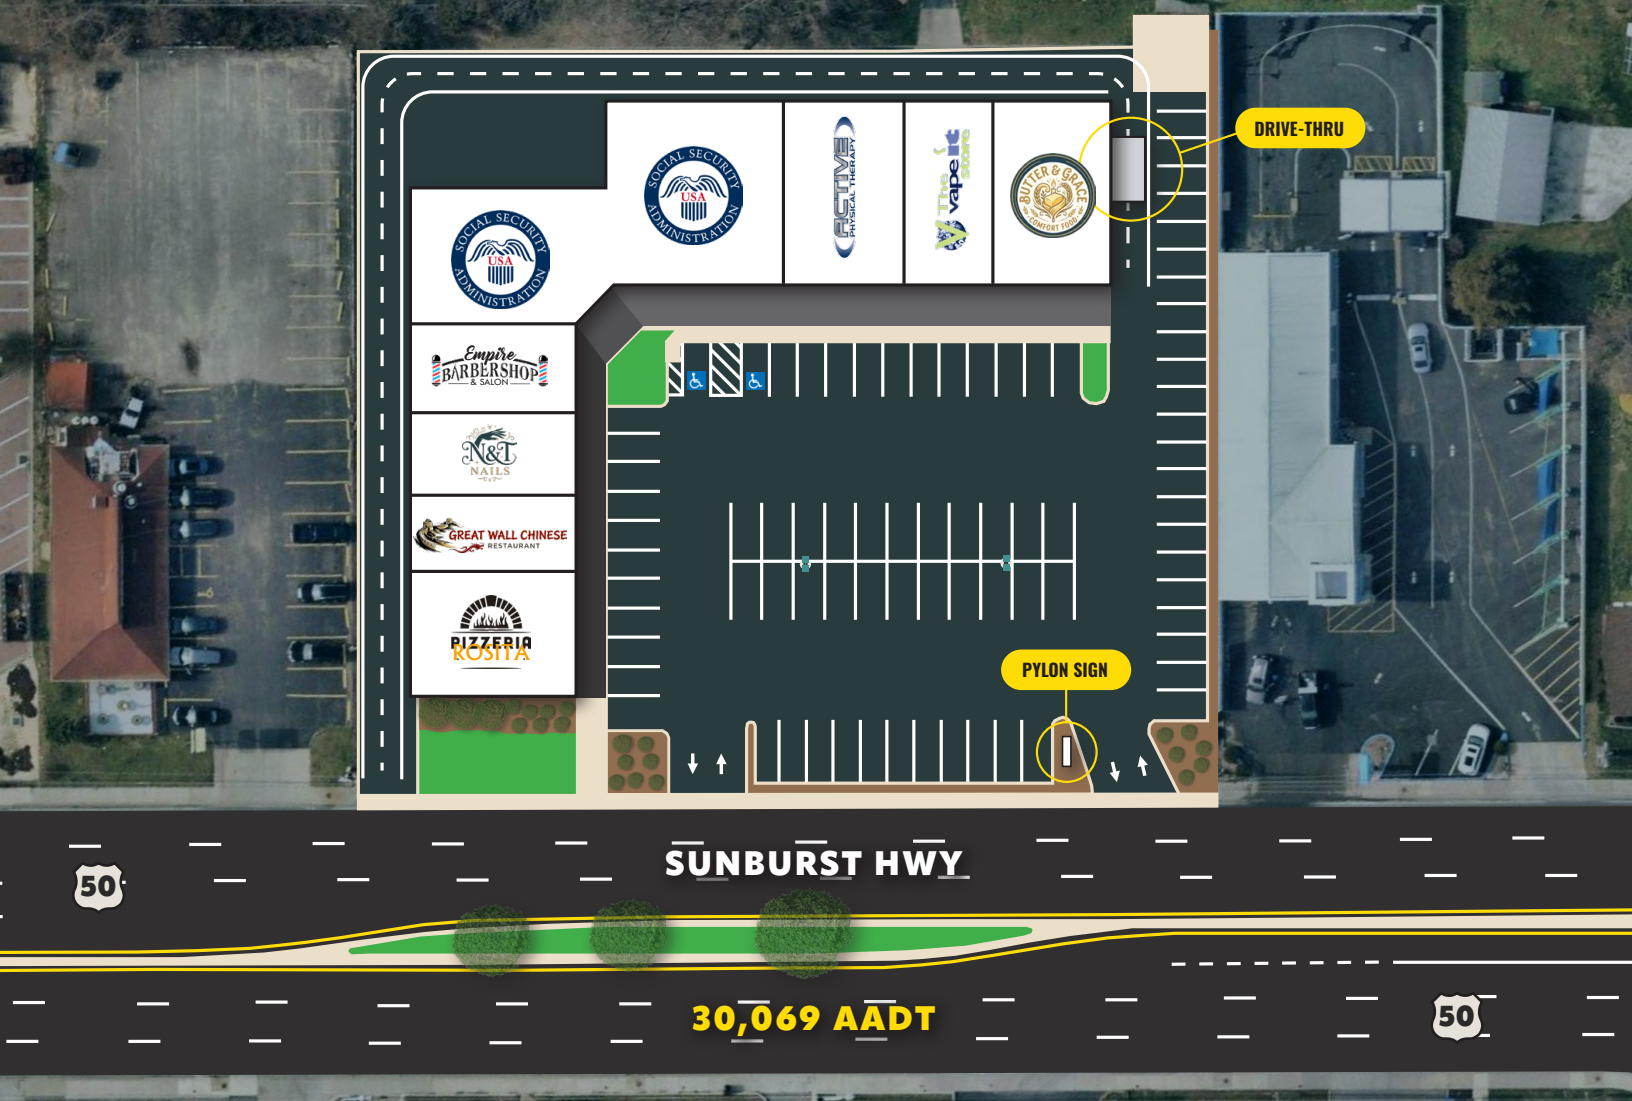

66 SURFACE SPACES

ZONING:

GENERAL COMMERCIAL

NOI:

\$248,895

SALE PRICE:

SUBJECT TO OFFER

GOOGLE STREET VIEW

INVESTMENT HIGHLIGHTS:

- 18,130 SF retail strip center on Maryland's Eastern Shore anchored by a long-term Social Security Administration lease
- High visibility location with 280 ± feet of frontage on US Route 50 (30,000+ vehicles per day)
- Diverse tenant mix featuring government, medical, food and service retailers
- **Under-market rents, providing for substantial value add potential**
- Numerous recent capital improvements, including new 10-year warranted Durolast roof (2024), new gutters and downspouts, new facade, new pylon and tenant signage, and fully repainted exterior
- Ample on-site parking (66 surface spaces)
- Pylon signage
- Located in an Opportunity Zone
- Adjacent to Plaza Tapatia, Dunkin' and McDonald's