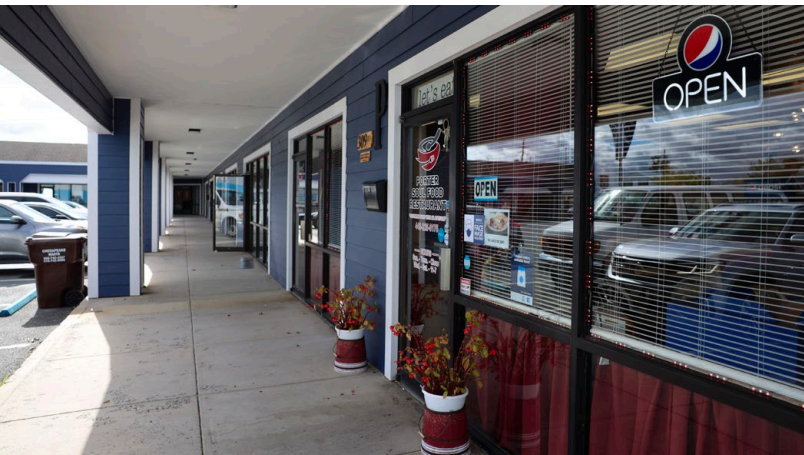

CAMBRIDGE LANDING

309 SUNBURST HIGHWAY | CAMBRIDGE, MARYLAND 21613

TEASER OFFERING

BUILDING SIZE:

18,130 SF ±

OCCUPANCY:

100%

LOT SIZE:

INVESTMENT HIGHLIGHTS:

- 18,130 SF retail strip center on Maryland's Eastern Shore anchored by a long-term Social Security Administration lease
- High visibility location with 280 ± feet of frontage on US Route 50 (30,000+ vehicles per day)
- Diverse tenant mix featuring government, medical, food and service retailers
- **Under-market rents, providing for substantial value add potential**
- Numerous recent capital improvements, including new 10-year warranted Durolast roof (2024), new gutters and downspouts, new facade, new pylon and tenant signage, and fully repainted exterior
- Ample on-site parking (66 surface spaces)
- Pylon signage
- Located in an Opportunity Zone
- Adjacent to Plaza Tapatia, Dunkin' and McDonald's