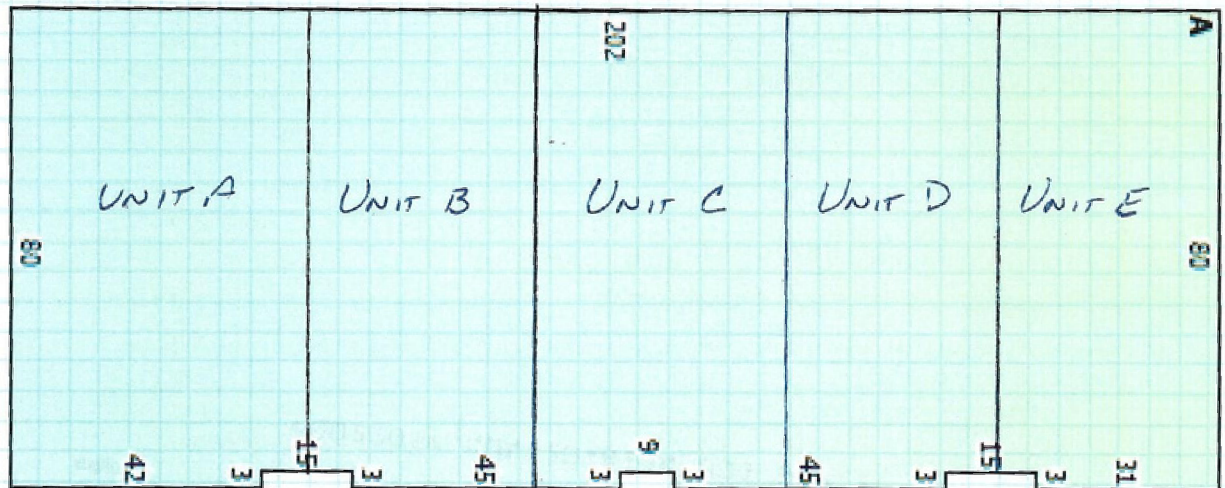

Industrial For Lease, Mentor OH

7252 Industrial Park Drive

Overview:

Unit A available in a multi-tenant flex building in Mentor, Ohio. Property owned and managed by Gatto Group.

Property Highlights:

- 4,000 SF
- One (1) 10' x 12' drive in door
- 16' clear
- Asking Rate \$8/sf MG