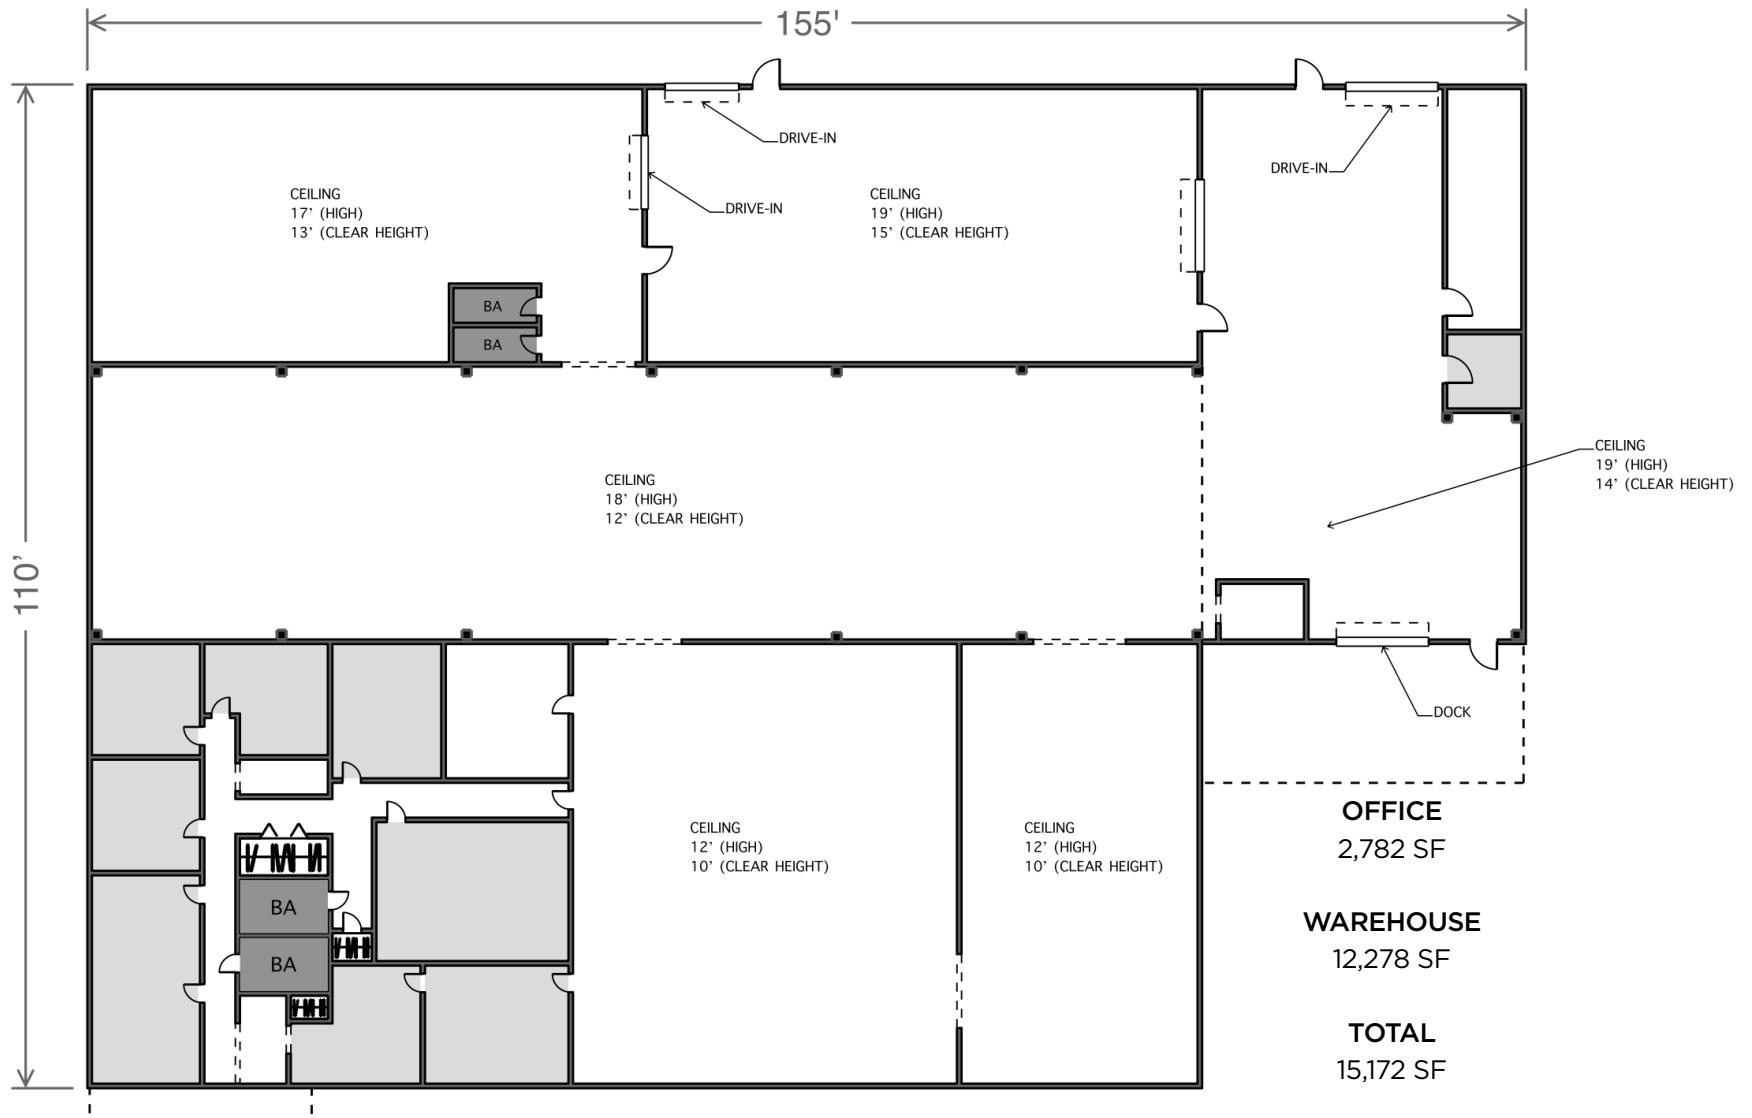

For more information, please contact:

Joe Lomady • 864.787.3781 • joe@lyonsindustrial.com