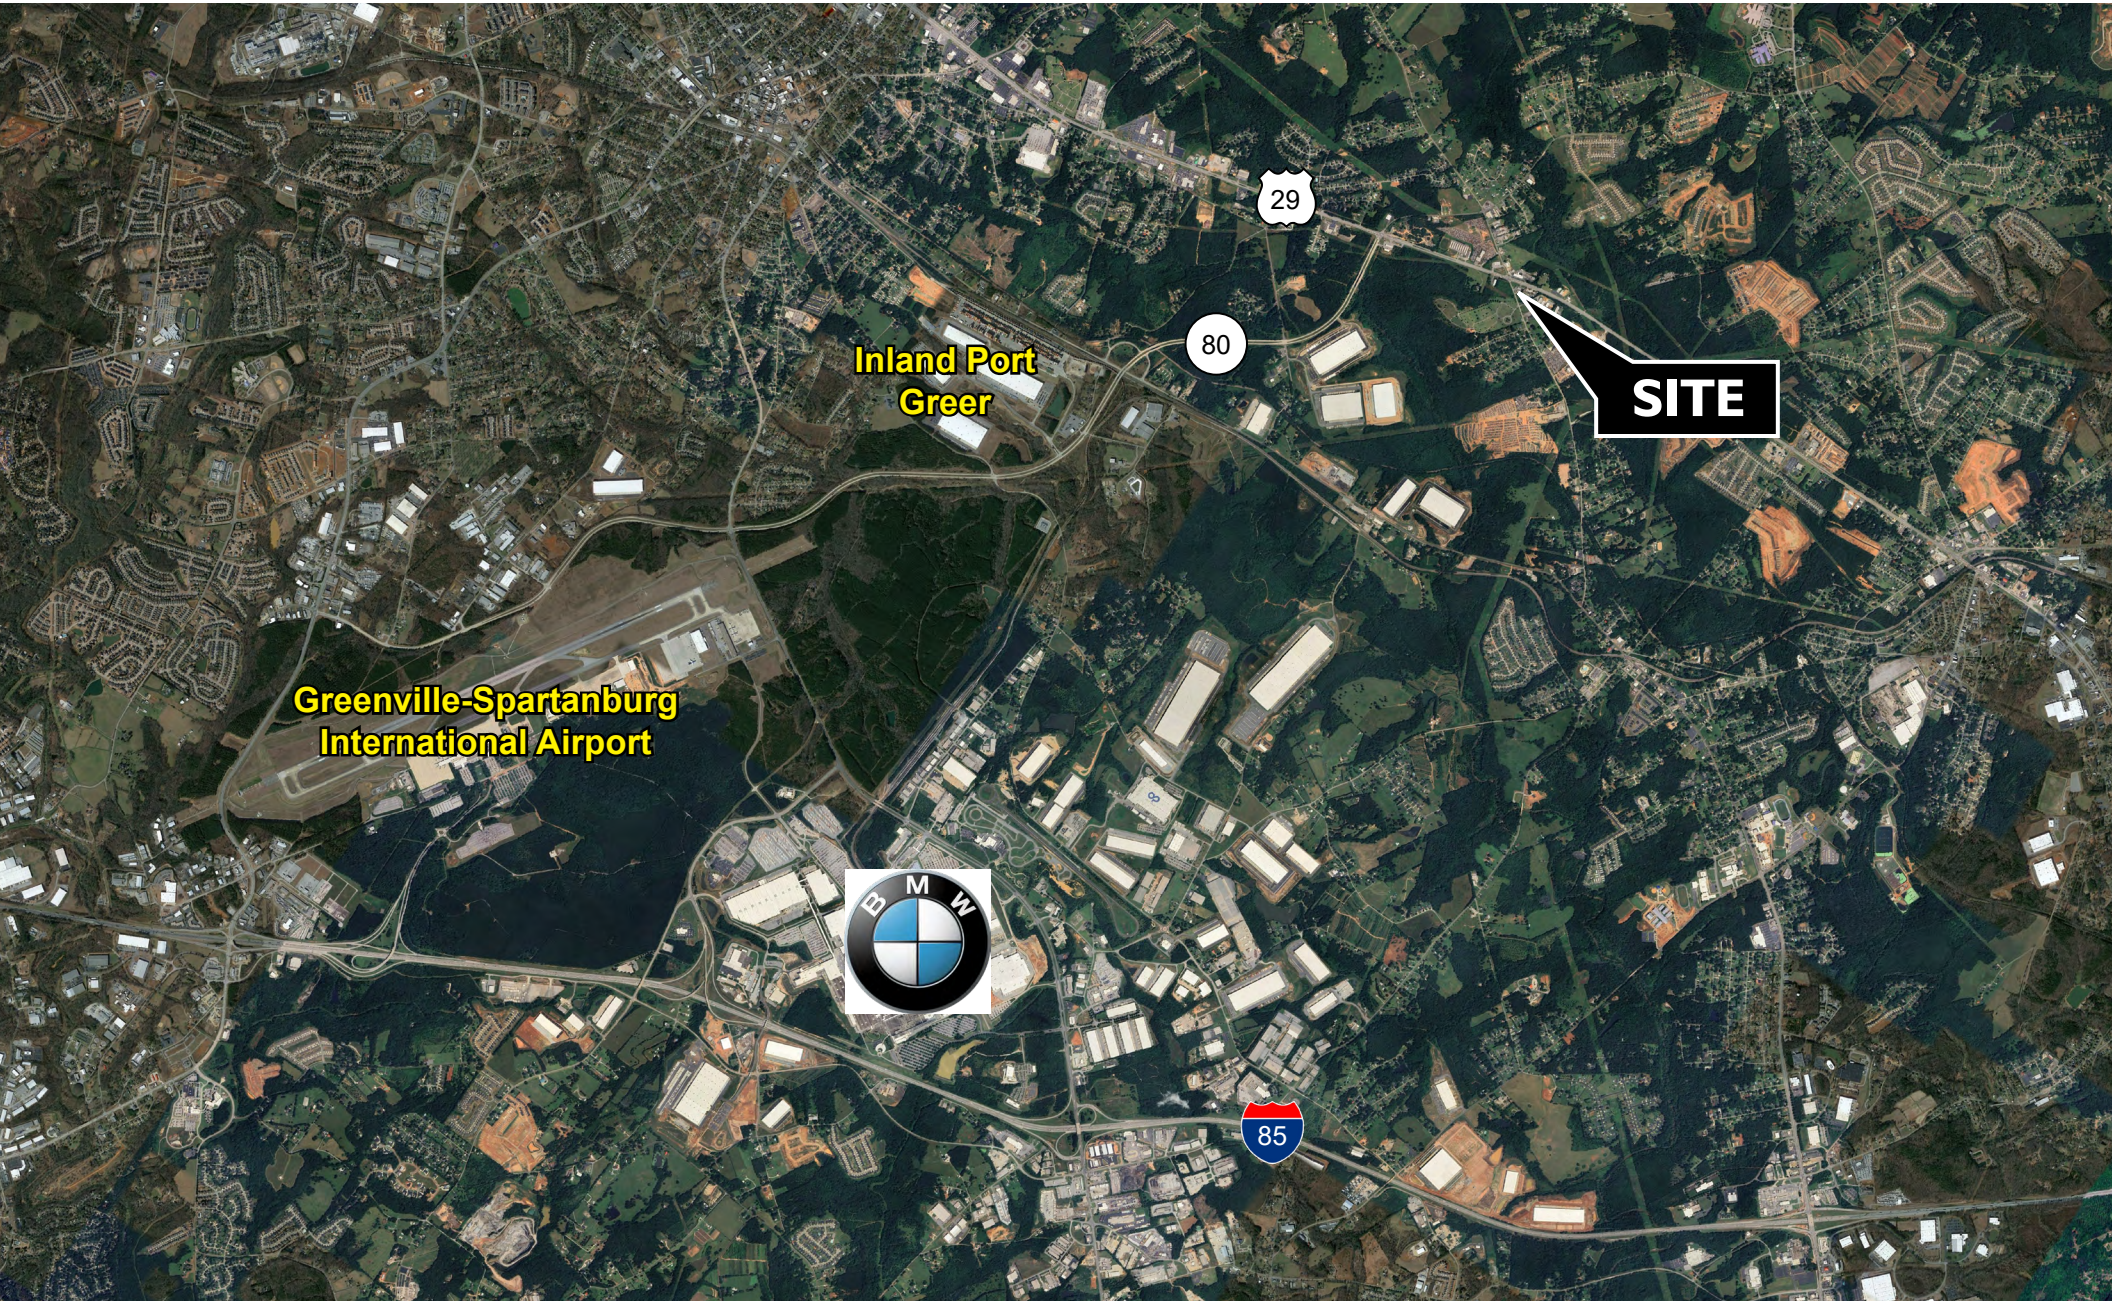

For more information, please contact:

Joe Lomady • 864.787.3781 • joe@lyonsindustrial.com