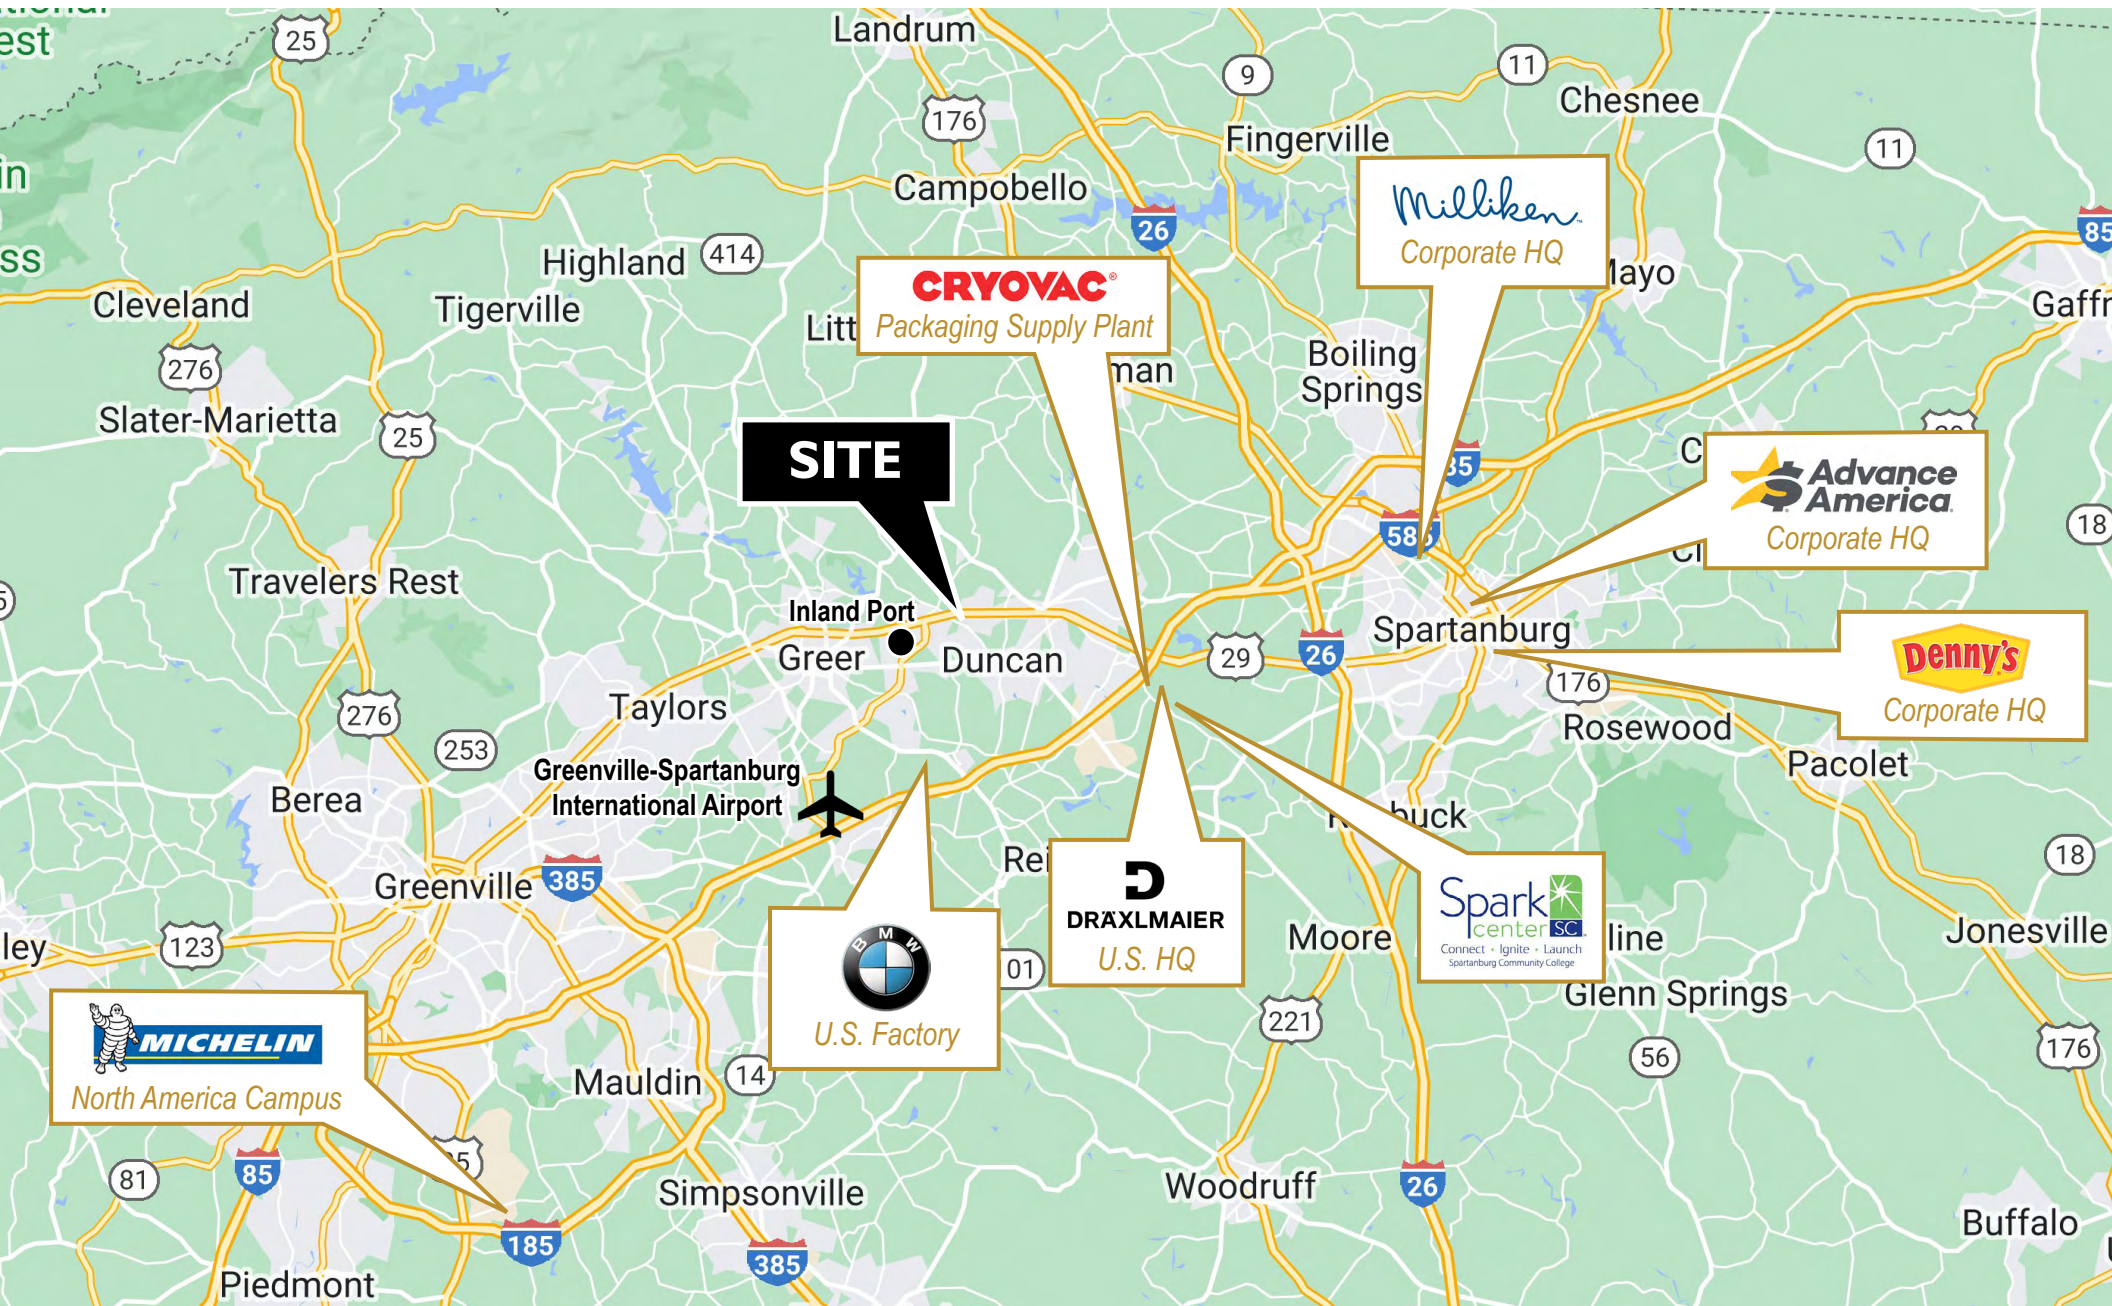

For more information, please contact:

Joe Lomady • 864.787.3781 • joe@lyonsindustrial.com