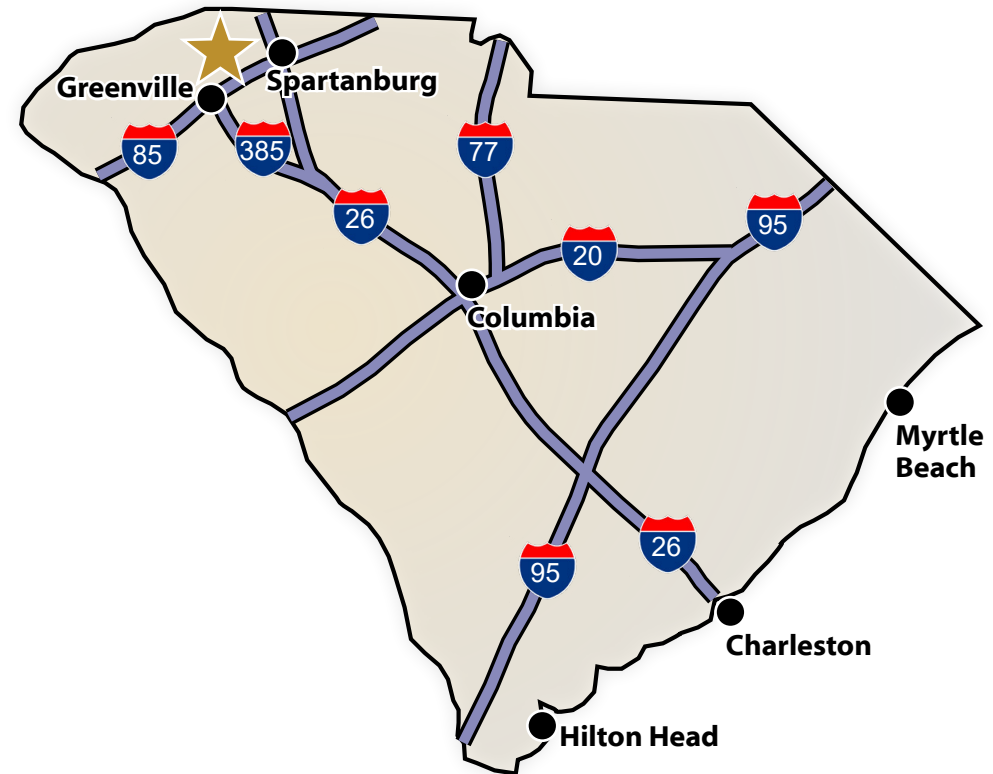

EXECUTIVE SUMMARY

- 15,172 SF Available
- Manufacturing facility located right off of Highway 29 in Duncan, SC.
- Great location, just minutes from the Inland Port Greer, GSP International Airport, and BMW.
- Call for pricing.

Joe Lomady • 864.787.3781 • joe@lyonsindustrial.com

For more information, please contact:

Joe Lomady • 864.787.3781 • joe@lyonsindustrial.com

DRIVE TIMES IN SOUTH CAROLINA

I-85	8 Min	Spartanburg	13 Min
I-26	14 Min	Greenville	25 Min
I-585	16 Min	Columbia	1 Hr 33 Min
I-20	1 Hr 24 Min	Charleston	3 Hr 11 Min
I-77	1 Hr 27 Min	Hilton Head	3 Hr 48 Min
I-95	2 Hr 15 Min	Myrtle Beach	3 Hr 59 Min

DRIVE TIMES TO U.S. MAJOR CITIES

Charlotte, NC	1 Hr 45 Min	Cincinnati, OH	6 Hr 37 Min
Atlanta, GA	2 Hr 33 Min	Washington DC	7 Hr 16 Min
Raleigh, NC	3 Hr 41 Min	Mobile, AL	7 Hr 21 Min
Nashville, TN	5 Hr 26 min	Orlando, FL	7 Hr 33 Min
Jacksonville, FL	5 Hr 35 Min	Columbus, OH	7 Hr 59 Min
Richmond, VA	5 Hr 29 Min	Pittsburgh, PA	8 Hr 12 Min
Louisville, KY	6 Hr 31 Min	Indianapolis, IN	8 Hr 19 Min