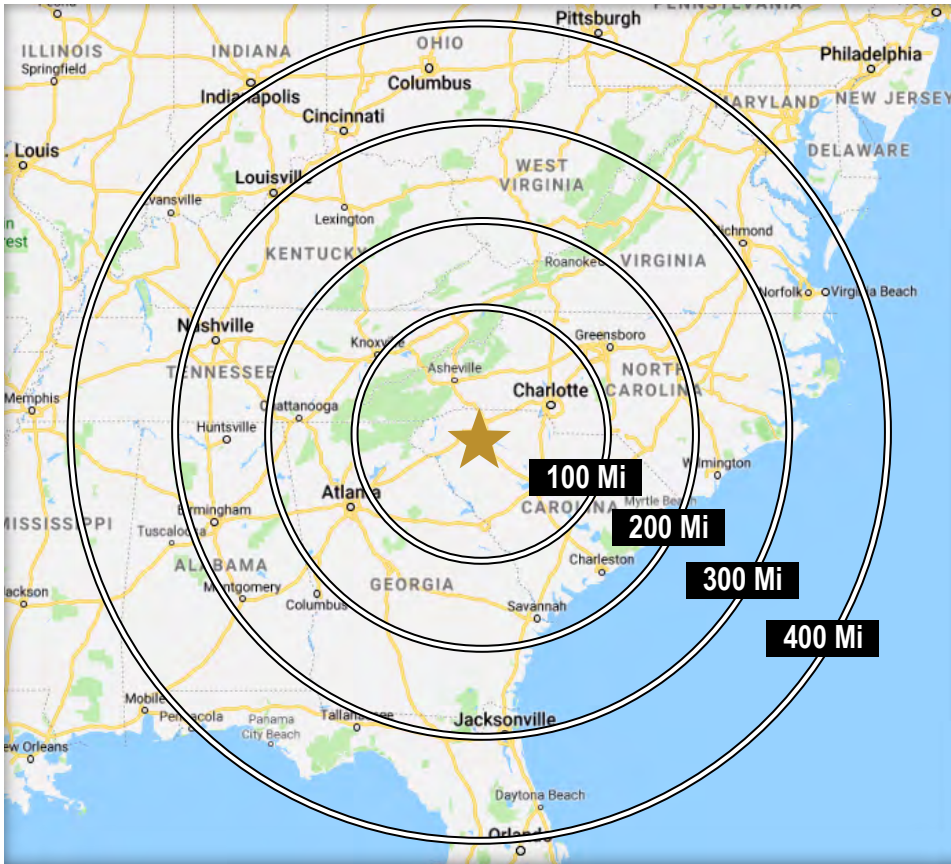

DRIVE TIMES IN SOUTH CAROLINA

I-85	8 Min	Spartanburg	13 Min
I-26	14 Min	Greenville	25 Min
I-585	16 Min	Columbia	1 Hr 33 Min
I-20	1 Hr 24 Min	Charleston	3 Hr 11 Min
I-77	1 Hr 27 Min	Hilton Head	3 Hr 48 Min
I-95	2 Hr 15 Min	Myrtle Beach	3 Hr 59 Min