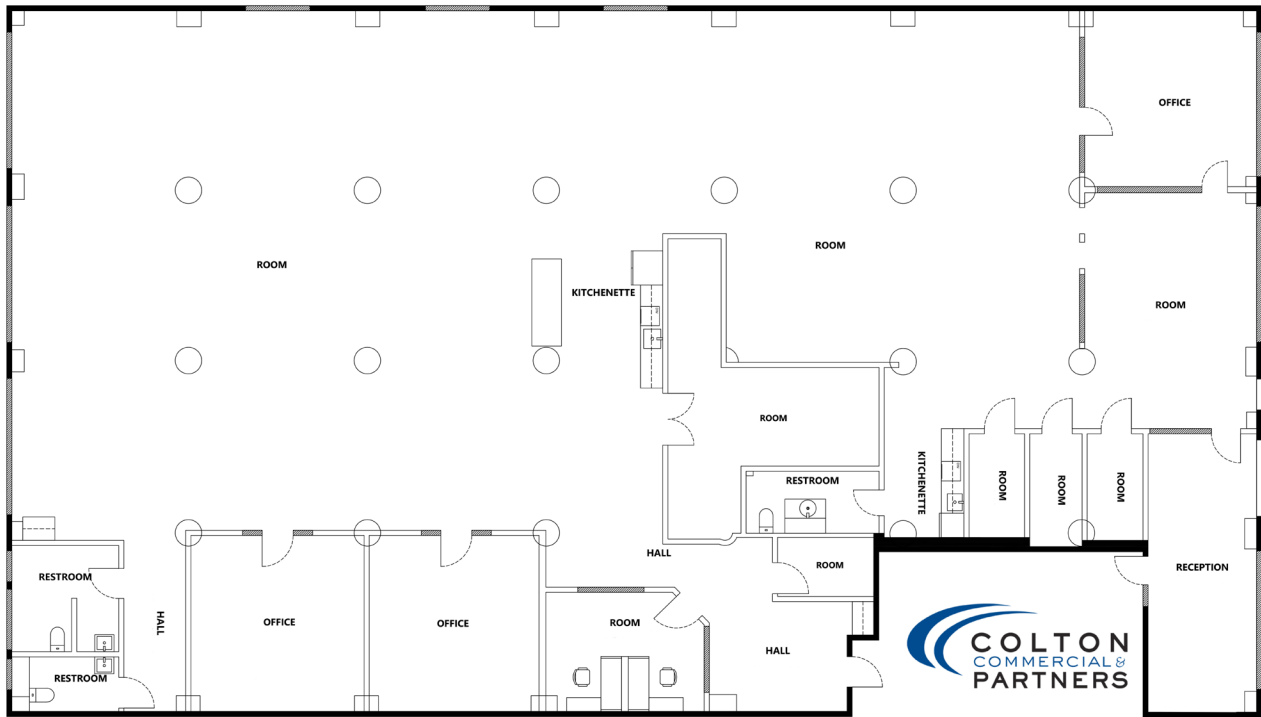

425 2nd Street, 2nd Floor
7,534 RSF

Video Tour: <https://my.matterport.com/show/?m=2CHA9sFLYi6>

◯ WINDOW
 — DOOR
 — WALL

**425 2nd St, 2nd Floor,
 San Francisco, CA**