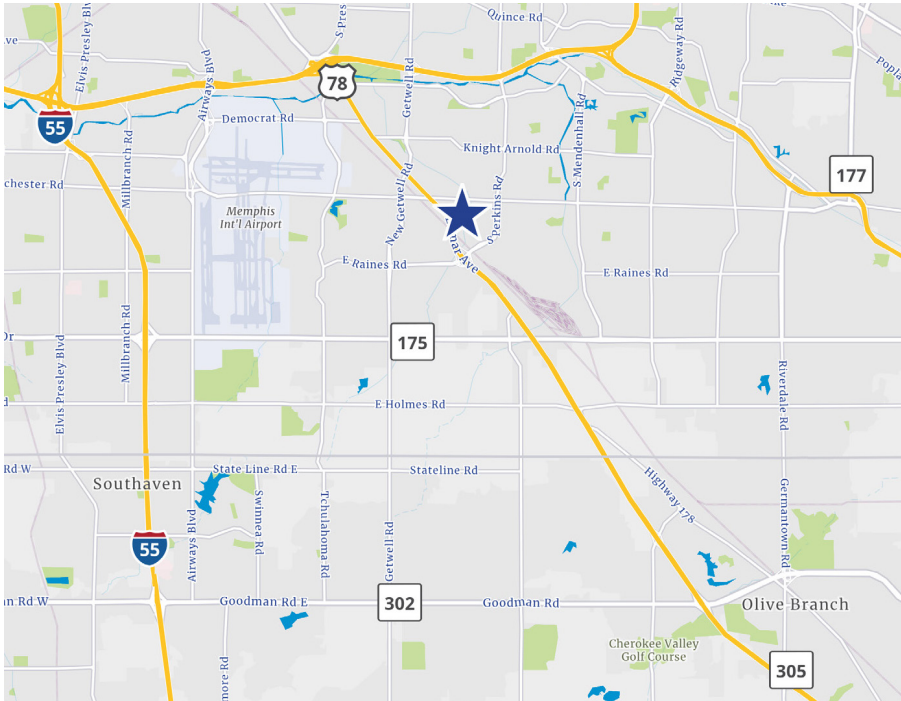

# 3663 Cherry Road Memphis, TN 38118

3663 Cherry Road is situated in the Southeast submarket with easy access to the airport, the BNSF rail yard and Interstate-240. This bay at the front of the building is majority warehouse space with a small office component including one grade-level roll-up door.

## Map