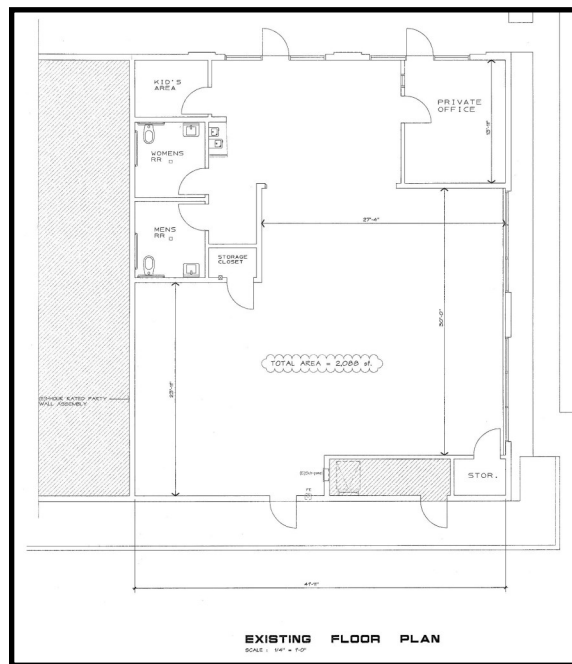

AVAILABLE SUITES

SUITE 809

- 2,088SF
- \$1.75PSF NNN
- One private office, reception area, two bathrooms, and open area
- Former karate studio

RE/MAX Executive
220 Standiford Ave., Suite A
Modesto, CA 95350