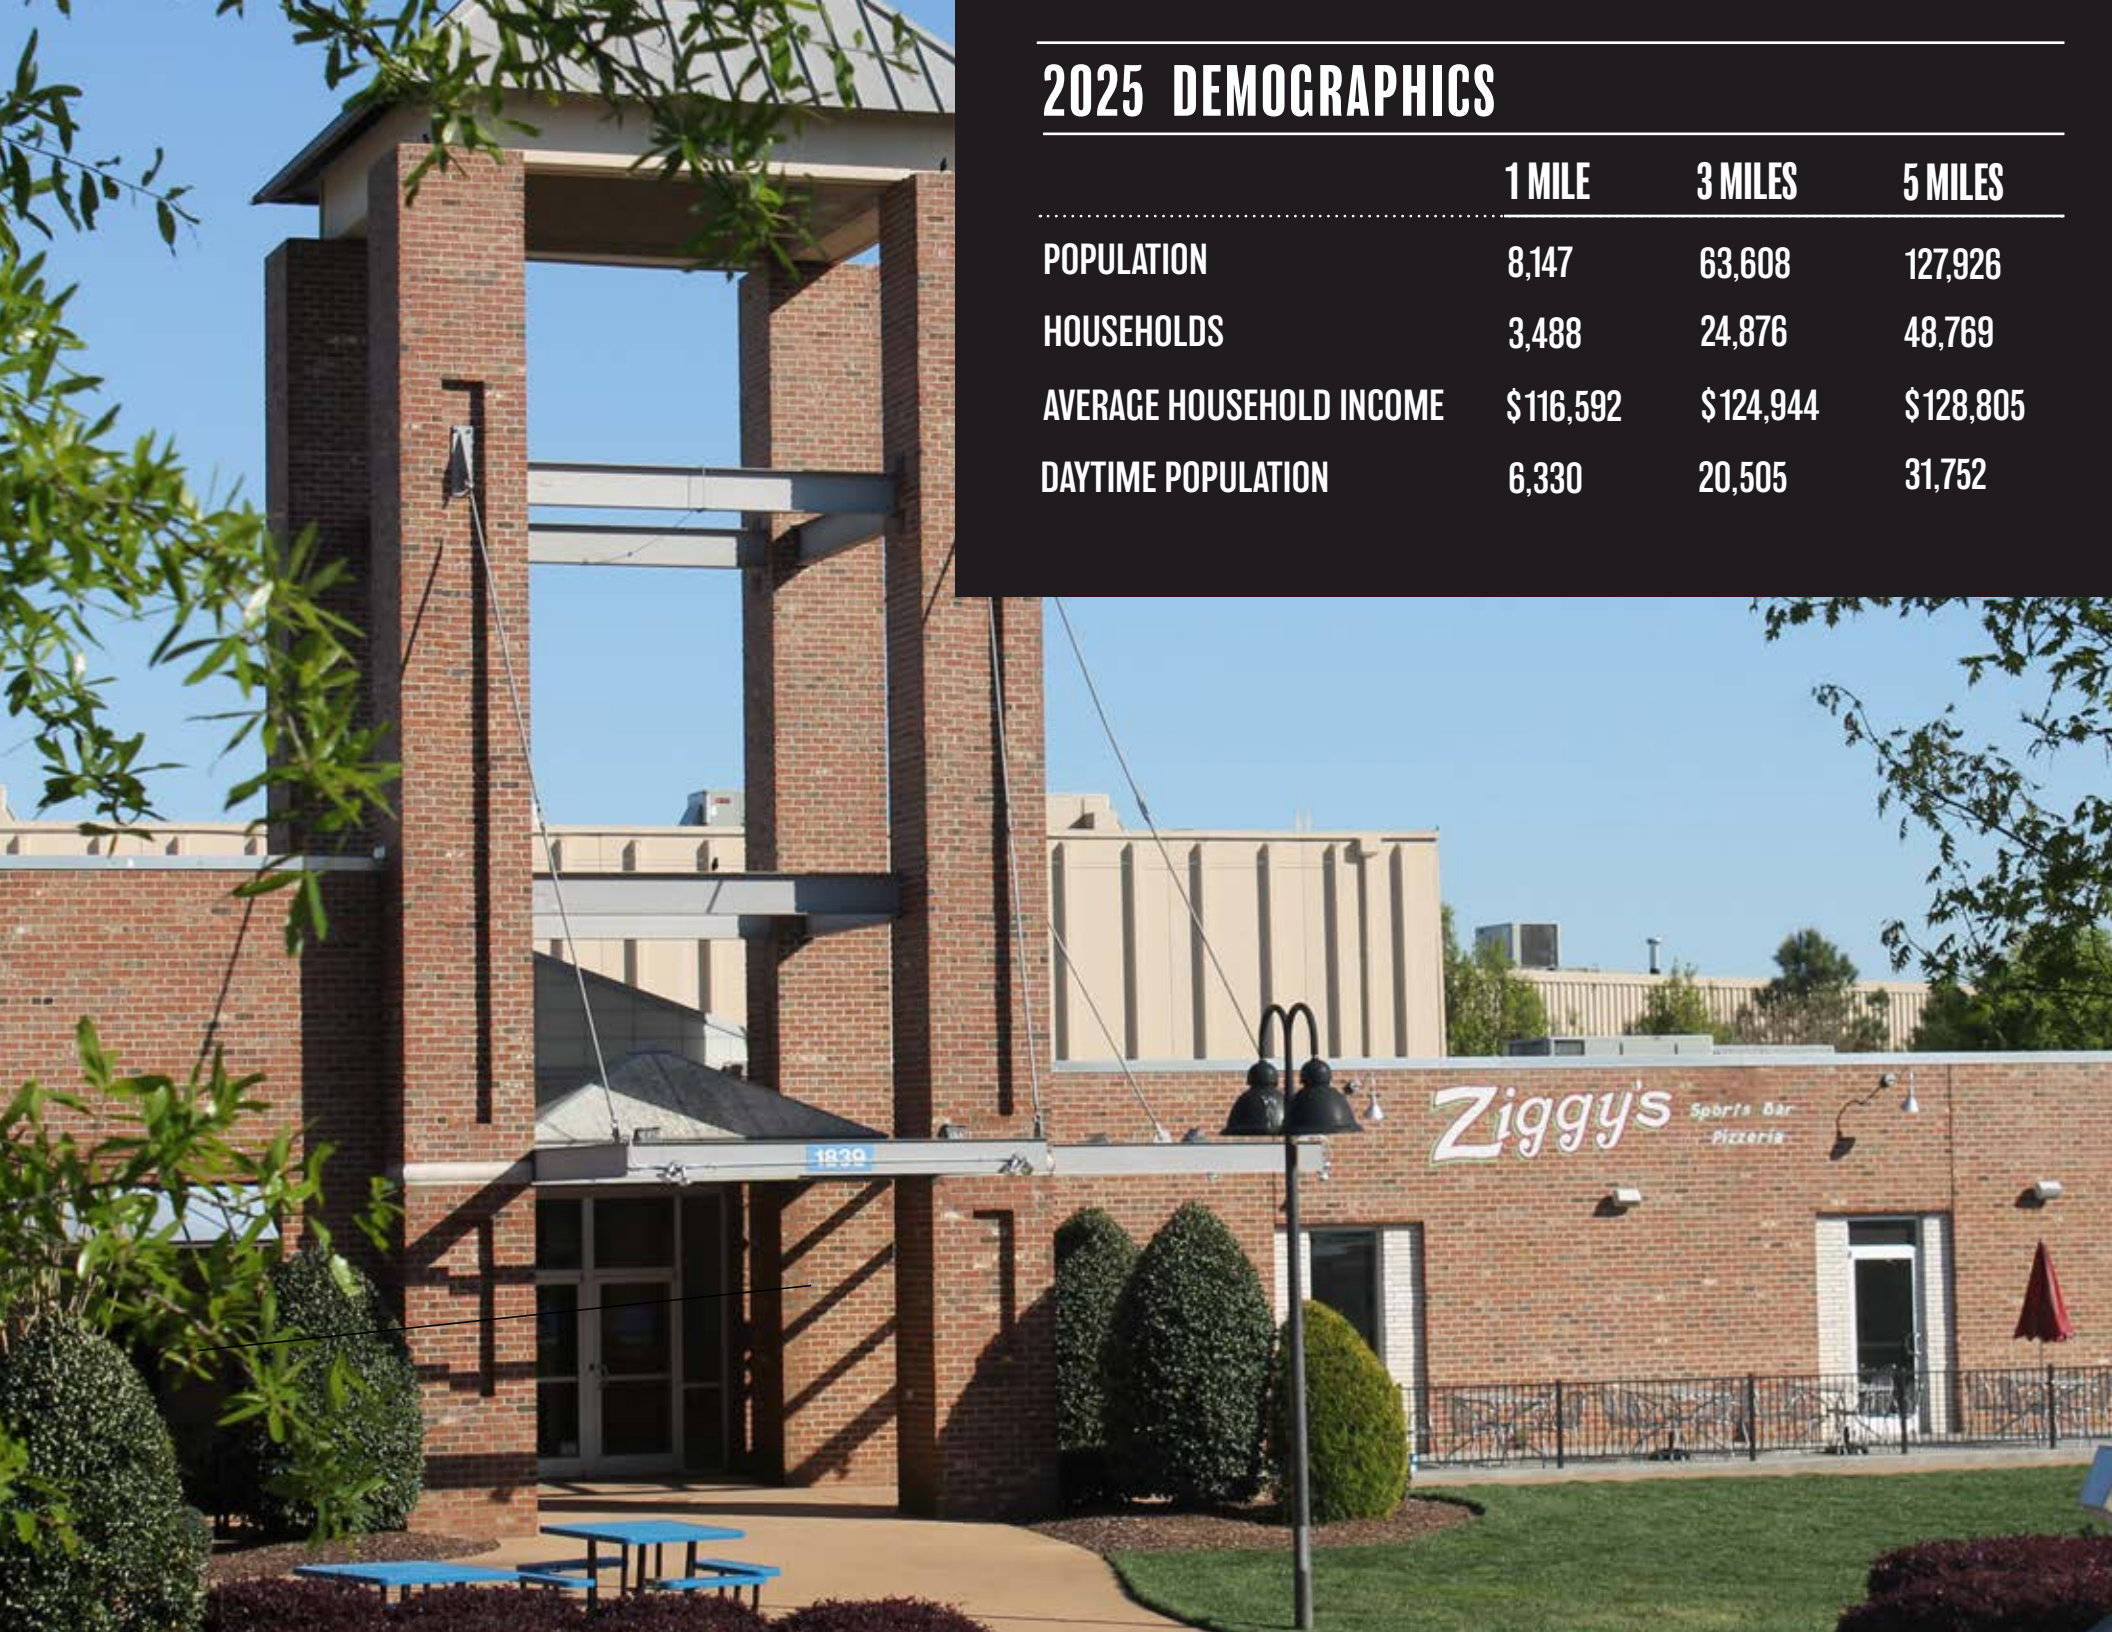

2025 DEMOGRAPHICS

	1 MILE	3 MILES	5 MILES
POPULATION	8,147	63,608	127,926
HOUSEHOLDS	3,488	24,876	48,769
AVERAGE HOUSEHOLD INCOME	$116,592	$124,944	$128,805
DAYTIME POPULATION	6,330	20,505	31,752