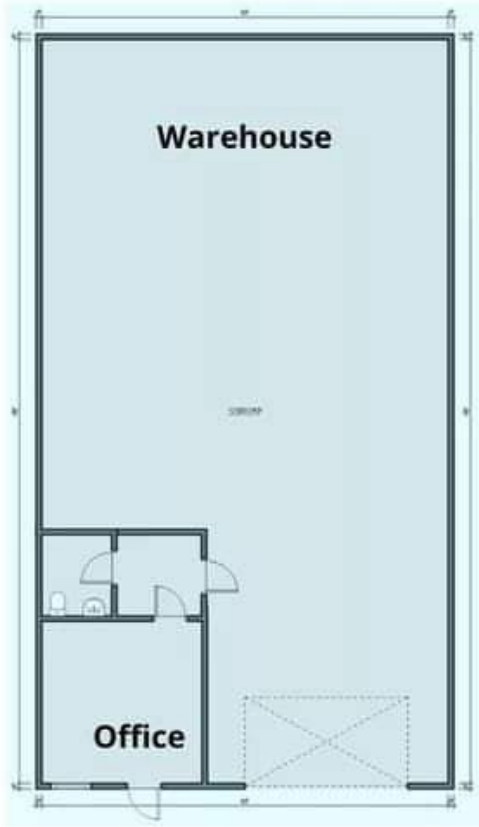

Office & Warehouse Suites

Standard:

Office: 13'x12.5'

Upgrade:

Reception: 13'x12.5'

Office: 16'x13'

Premium:

Reception: 13'x12.5'

Office: 25'x13'

Each suite offers:

- Nine foot office ceiling height
- Upgraded drop ceiling
- Premium wood flooring
- Upgraded hardware throughout
- Tiled bathroom with toilet and sink
- Contemporary LED lighting
- Office interior/exterior textured & painted
- Spray insulated warehouse
- 1650 sqft per office/warehouse suite

All offices are build to suit. Custom dimensions and build-outs will be considered.