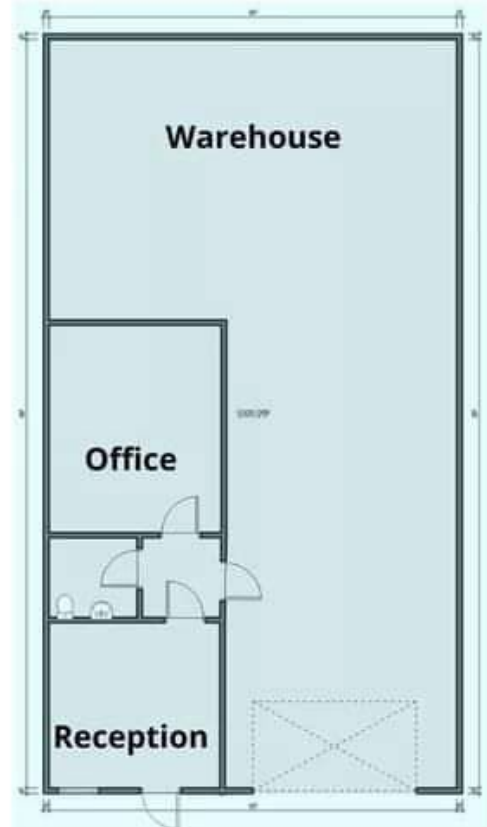

Office & Warehouse Suites

Standard:

Office: 13'x12.5'

Upgrade:

Reception: 13'x12.5'

Office: 16'x13'

Premium:

Reception: 13'x12.5'

Office: 25'x13'

Each suite offers:

- Nine foot office ceiling height
- Upgraded drop ceiling
- Premium wood flooring
- Upgraded hardware throughout
- Tiled bathroom with toilet and sink
- Contemporary LED lighting
- Office interior/exterior textured & painted
- Spray insulated warehouse
- 1650 sqft per office/warehouse suite

All offices are build to suit. Custom dimensions and build-outs will be considered.