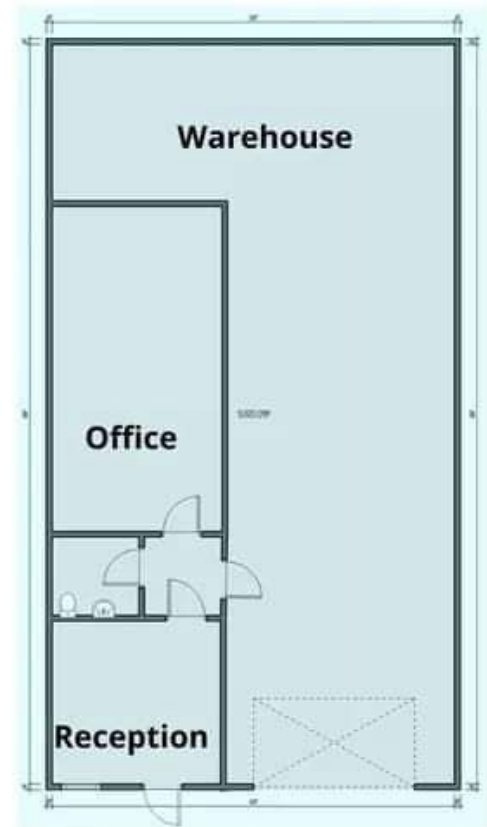

Office & Warehouse Suites

Standard:

Office: 13'x12.5'

Upgrade:

Reception: 13'x12.5'

Office: 16'x13'

Premium:

Reception: 13'x12.5'

Office: 25'x13'

Each suite offers:

- Nine foot office ceiling height
- Upgraded drop ceiling
- Premium wood flooring
- Upgraded hardware throughout
- Tiled bathroom with toilet and sink
- Contemporary LED lighting
- Office interior/exterior textured & painted
- Spray insulated warehouse
- 1650 sqft per office/warehouse suite

All offices are build to suit. Custom dimensions and build-outs will be considered.