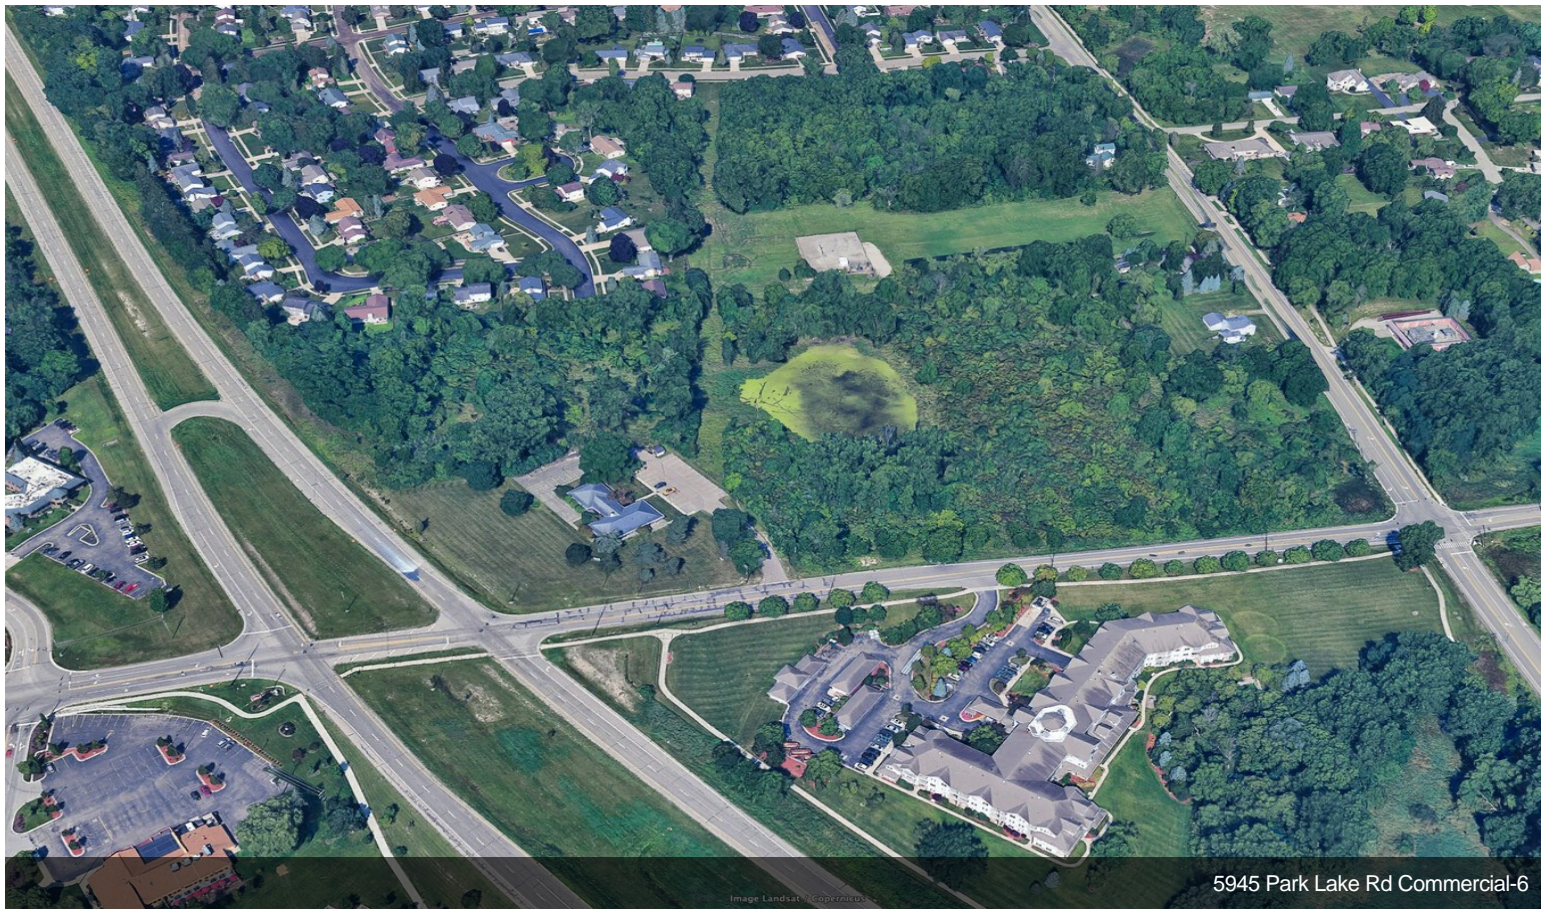

5945 Park Lake Rd Commercial-6