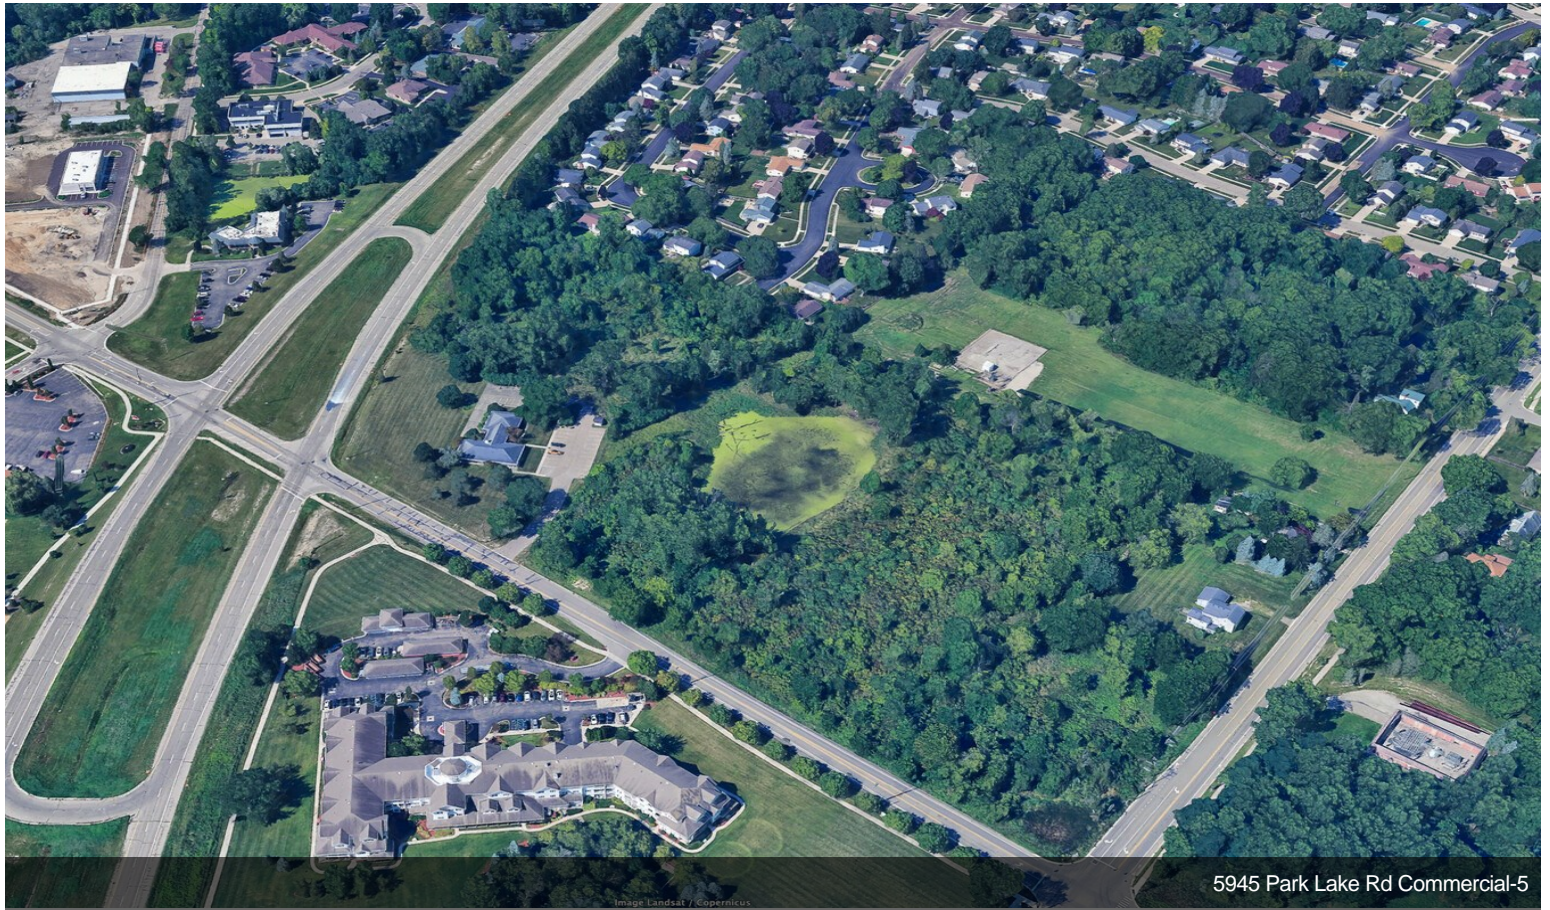

Property Photos

5945 Park Lake Rd Commercial-5