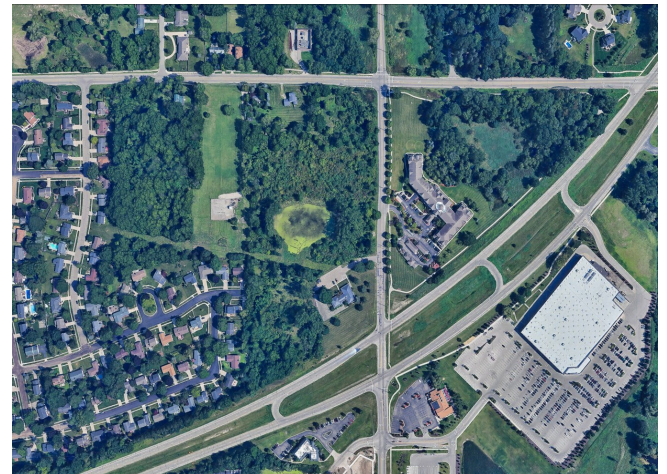

Prime Development Land

5945 Park Lake Rd, East Lansing, MI 48823

Lisa Allen Kost

Coldwell Banker Hubbell BriarWood

830 W Lake Lansing Rd, Suite 290, East Lansing, MI 48823

lisakost@cb-hb.com

(517) 349-4406

Prime Development Land

\$1,200,000 for Corner Lot (Blue Zone)

Prime 18-Acres total development land across from Costco available for residential and/or commercial development. Two parcels available: 3.55 Acres with 500 feet of frontage on Saginaw Highway and the other is directly north at 14.75 acres semi-wooded, with a possible cut-through to Heritage Hills subdivision on Still Valley Road (which dead-ends to the parcel). The 3.55 Acres is zoned Commercial Improved is zoned RA. Perfect for either commercial and/or residential development...additional 1.1 acre with House also available (residential).

.Blue Zone (Building) = 3.55 Acres @ \$1,200,000
 Green Zone (Vacant Land) = 14.76 @ \$1,200,000
 Red Zone = 1.1 Acres with house @ \$325,000

Total = \$2,725,000

- Across from Costco on Saginaw Highway

Price:	\$1,200,000
Property Type:	Land
Property Subtype:	Commercial
Proposed Use:	
Sale Type:	Investment
Total Lot Size:	18.00 AC
No. Lots:	1
Zoning Description:	CI and RA

5945 Park Lake Rd, East Lansing, MI 48823

Prime 18-Acres total development land across from Costco available for residential and/or commercial development. Two parcels available: 3.55 Acres with 500 feet of frontage on Saginaw Highway and the other is directly north at 14.75 acres semi-wooded, with a possible cut-through to Heritage Hills subdivision on Still Valley Road (which dead-ends to the parcel). The 3.55 Acres is zoned Commercial Improved is zoned RA. Perfect for either commercial and/or residential development. Additional 1.1 Acres with house (residential) also available (see colored zones on map). Call agent directly at (517) 230-9678 for all showings.