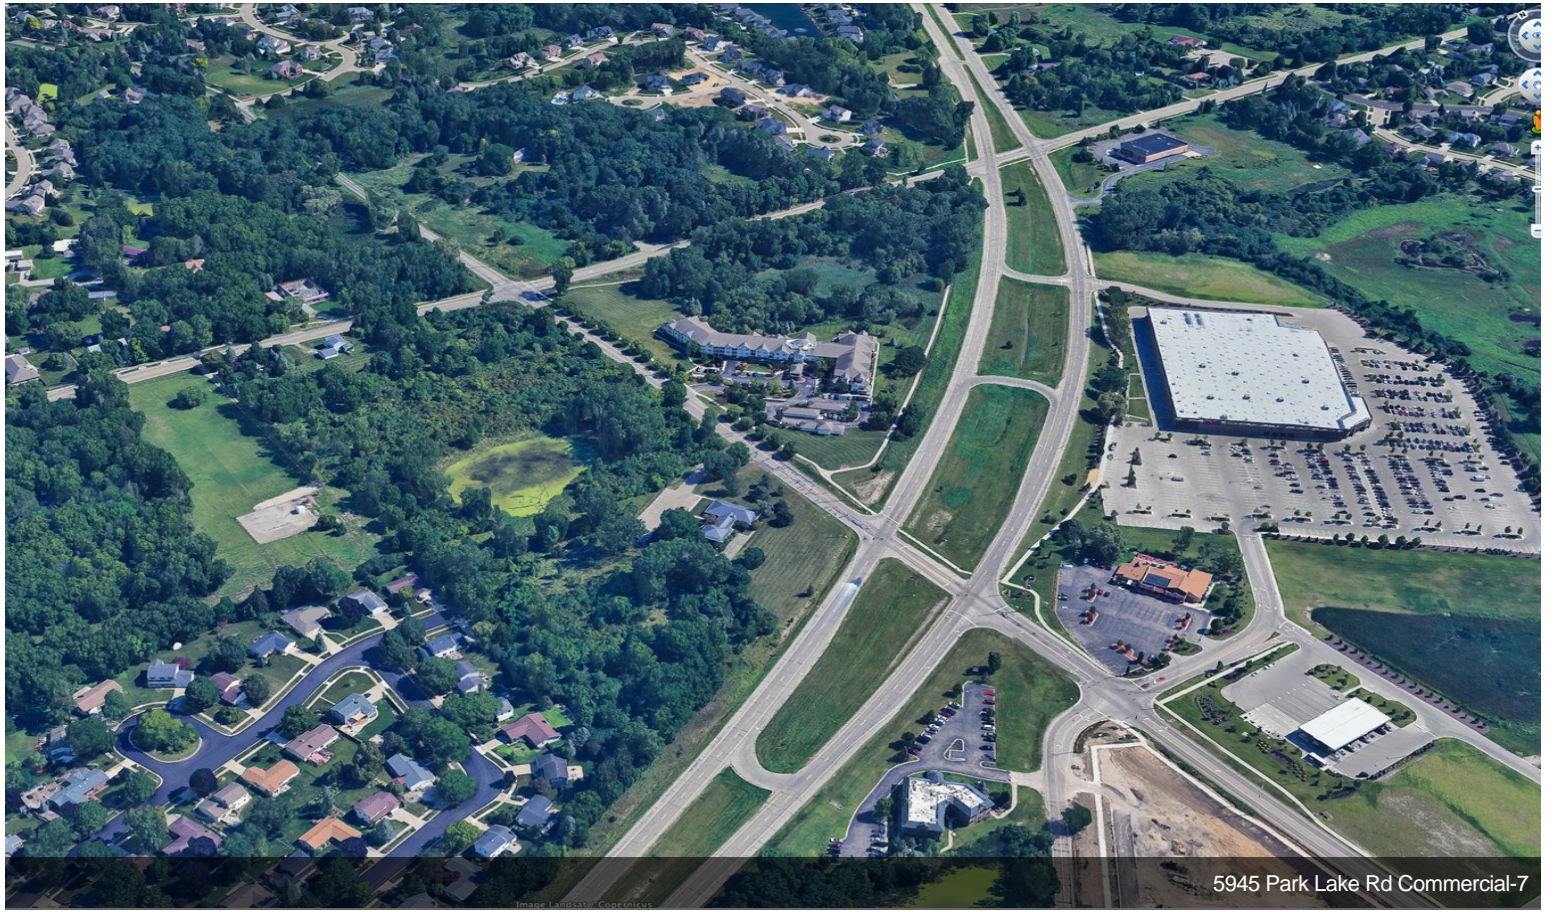

Property Photos

5945 Park Lake Rd Commercial-7