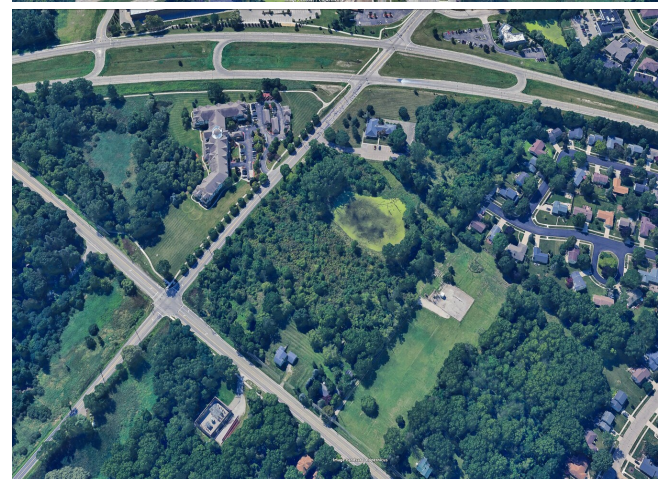

Prime Development Land

5945 Park Lake Rd, East Lansing, MI 48823

Lisa Allen Kost

Coldwell Banker Hubbell BriarWood

830 W Lake Lansing Rd, Suite 290, East Lansing, MI 48823

lisakost@cb-hb.com

(517) 349-4406

Prime Development Land

\$1,200,000 for Corner Lot (Blue Zone)

Prime 18-Acres total development land across from Costco available for residential and/or commercial development. Two parcels available: 3.55 Acres with 500 feet of frontage on Saginaw Highway and the other is directly north at 14.75 acres semi-wooded, with a possible cut-through to Heritage Hills subdivision on Still Valley Road (which dead-ends to the parcel). The 3.55 Acres is zoned Commercial Improved is zoned RA. Perfect for either commercial and/or residential development...additional 1.1 acre with House also available (residential).

.Blue Zone (Building) = 3.55 Acres @ \$1,200,000
 Green Zone (Vacant Land) = 14.76 @ \$1,200,000
 Red Zone = 1.1 Acres with house @ \$325,000

Total = \$2,725,000

- Across from Costco on Saginaw Highway

Price:	\$1,200,000
Property Type:	Land
Property Subtype:	Commercial
Proposed Use:	
Sale Type:	Investment
Total Lot Size:	18.00 AC
No. Lots:	1
Zoning Description:	CI and RA

5945 Park Lake Rd, East Lansing, MI 48823

Prime 18-Acres total development land across from Costco available for residential and/or commercial development. Two parcels available: 3.55 Acres with 500 feet of frontage on Saginaw Highway and the other is directly north at 14.75 acres semi-wooded, with a possible cut-through to Heritage Hills subdivision on Still Valley Road (which dead-ends to the parcel). The 3.55 Acres is zoned Commercial Improved is zoned RA. Perfect for either commercial and/or residential development. Additional 1.1 Acres with house (residential) also available (see colored zones on map). Call agent directly at (517) 230-9678 for all showings.