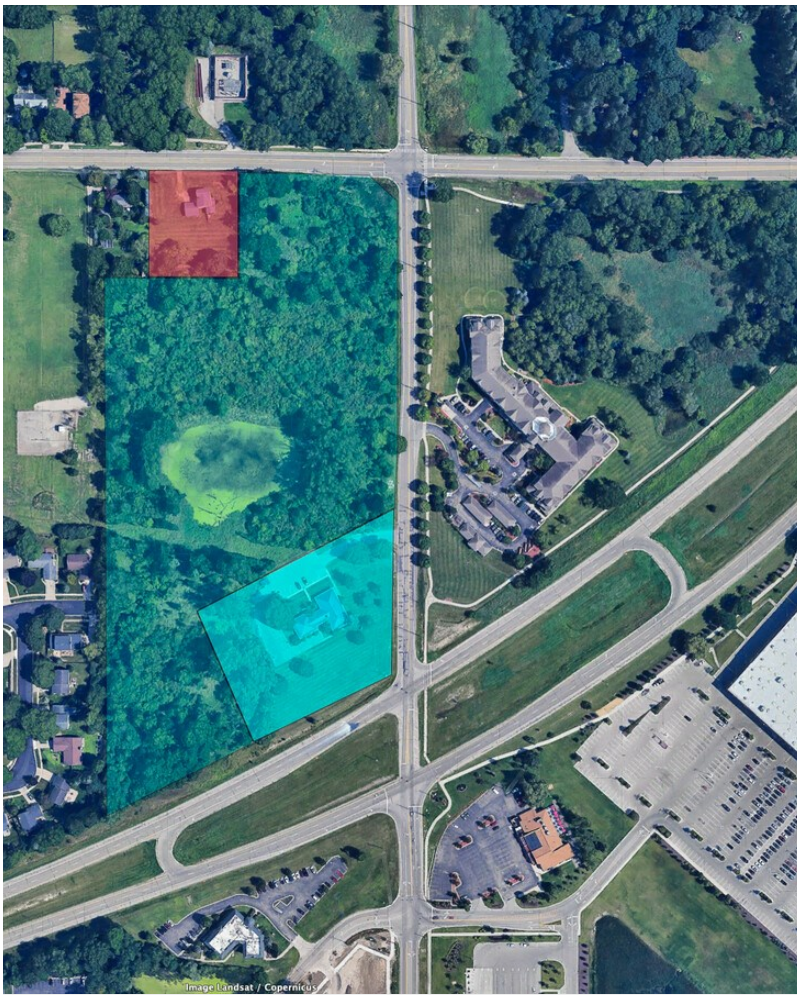

Prime Development Land

$1,200,000 for Corner Lot (Blue Zone)

Prime 18-Acres total development land across from Costco available for residential and/or commercial development. Two parcels available: 3.55 Acres with 500 feet of frontage on Saginaw Highway and the other is directly north at 14.75 acres semi-wooded, with a possible cut-through to Heritage Hills subdivision on Still Valley Road (which dead-ends to the parcel). The 3.55 Acres is zoned Commercial Improved is zoned RA. Perfect for either commercial and/or residential development...additional 1.1 acre with House also available (residential).

.Blue Zone (Building) = 3.55 Acres @ $1,200,000
Green Zone (Vacant Land) = 14.76 @ $1,200,000
Red Zone = 1.1 Acres with house @ $325,000

Total = $2,725,000

- Across from Costco on Saginaw Highway

Price:	$1,200,000
Property Type:	Land
Property Subtype:	Commercial
Proposed Use:	
Sale Type:	Investment
Total Lot Size:	18.00 AC
No. Lots:	1
Zoning Description:	CI and RA