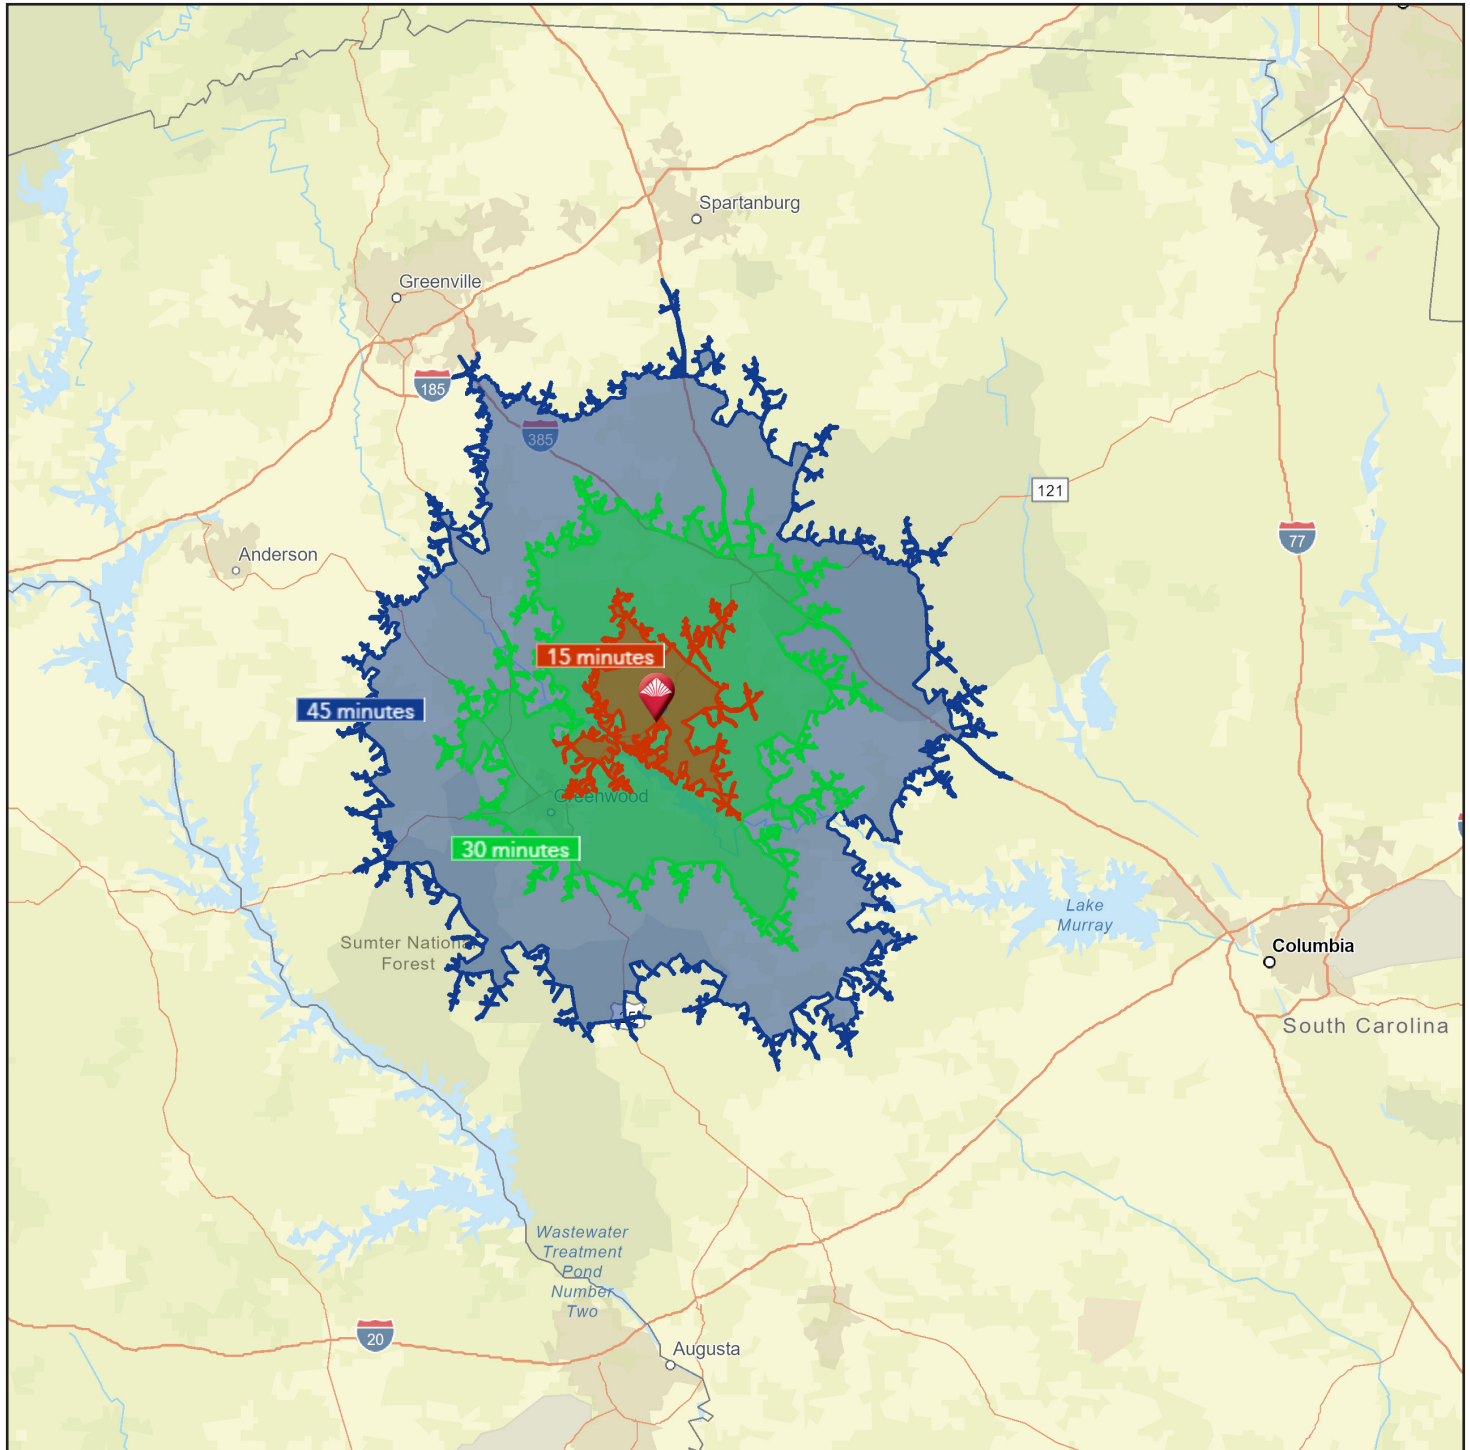

±14.88 Acres on Puckett Ferry Rd

Wilson Kibler
COMMERCIAL REAL ESTATE

CROSS HILL, SOUTH CAROLINA 29332

CONTACT

SCOTT SNEDIGAR | ssnedigar@wilsonkibler.com | 864.444.4814

GIVENS STEWART, SIOR | gstewart@wilsonkibler.com | 864.350.3345

WILSON KIBLER | 13 E COFFEE ST, GREENVILLE, SC 29601

864.679.8600 | WILSONKIBLER.COM

The information contained herein has been obtained from sources we believe to be reliable; however, Wilson Kibler has not conducted any investigation regarding these matters and makes no warranty or representation whatsoever regarding the accuracy or completeness of the information provided.