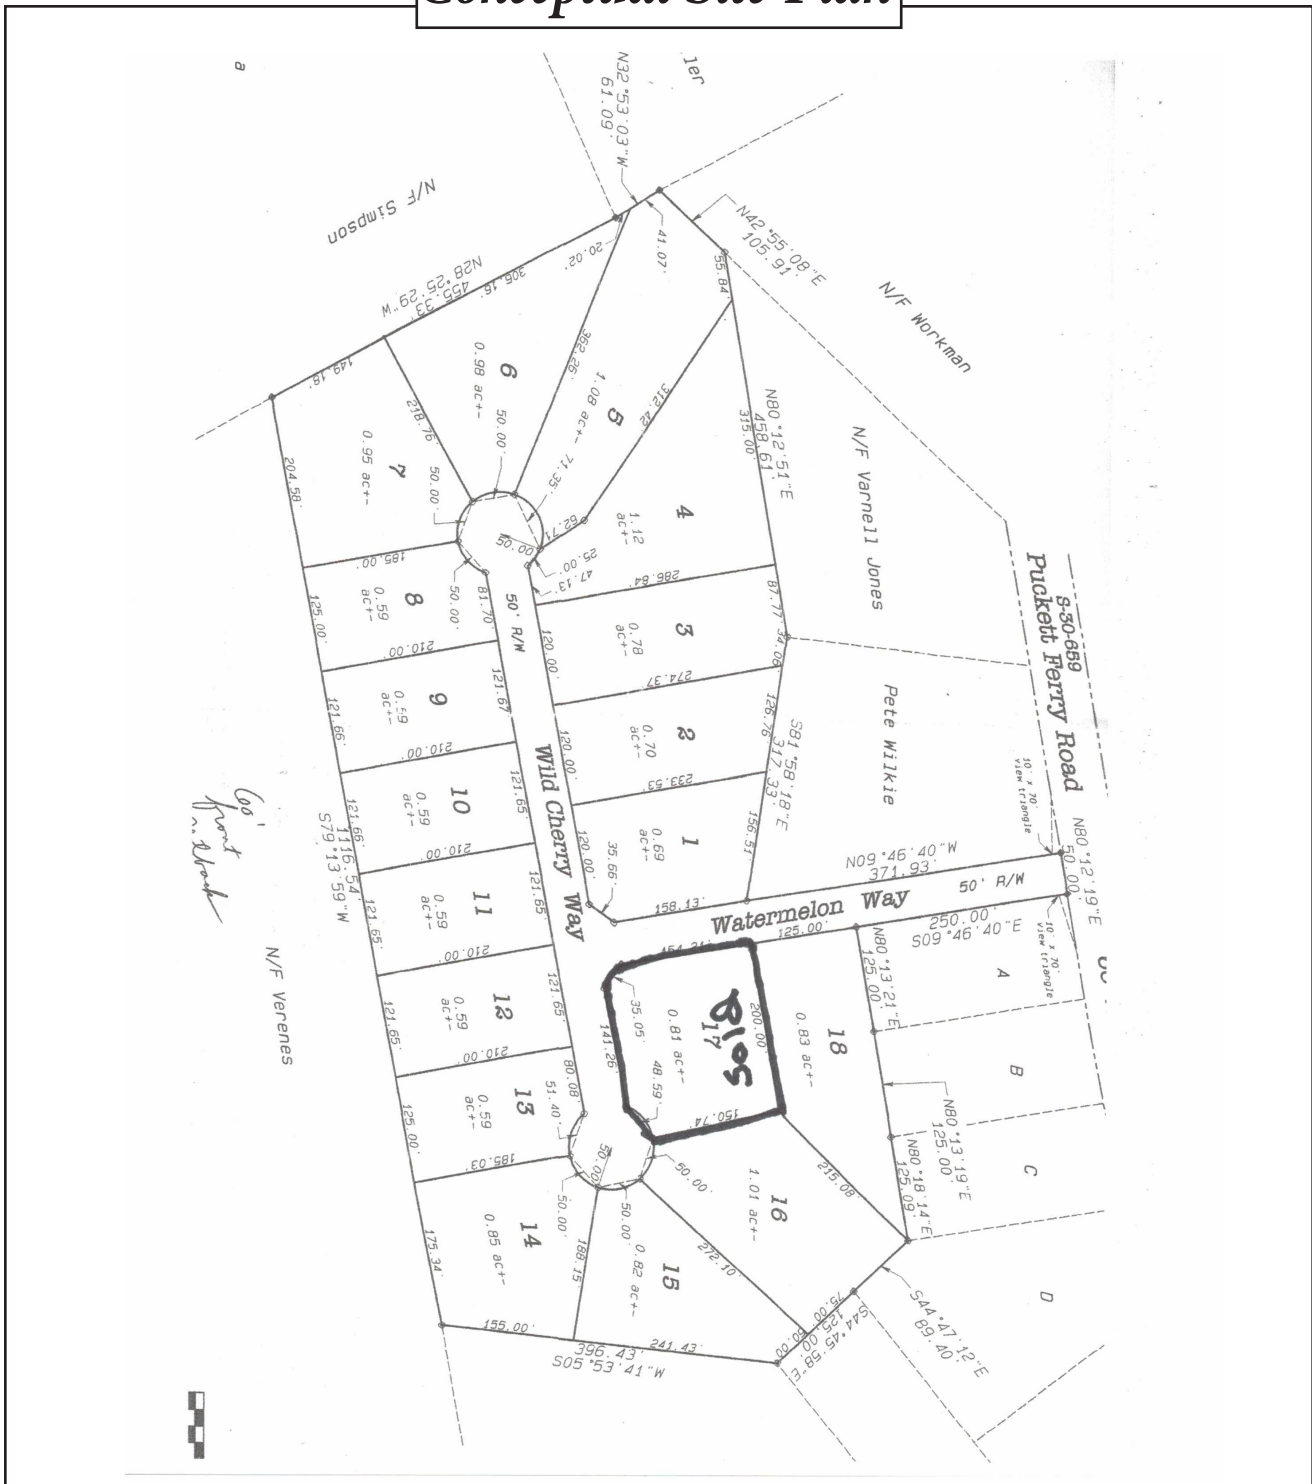

±14.88 Acres on Puckett Ferry Rd

CROSS HILL, SOUTH CAROLINA 29332

Wilson Kibler
COMMERCIAL REAL ESTATE

Conceptual Site Plan

CONTACT

SCOTT SNEDIGAR | ssnedigar@wilsonkibler.com | 864.444.4814

GIVENS STEWART, SIOR | gstewart@wilsonkibler.com | 864.350.3345

WILSON KIBLER | 13 E COFFEE ST, GREENVILLE, SC 29601

864.679.8600 | WILSONKIBLER.COM

The information contained herein has been obtained from sources we believe to be reliable; however, Wilson Kibler has not conducted any investigation regarding these matters and makes no warranty or representation whatsoever regarding the accuracy or completeness of the information provided.