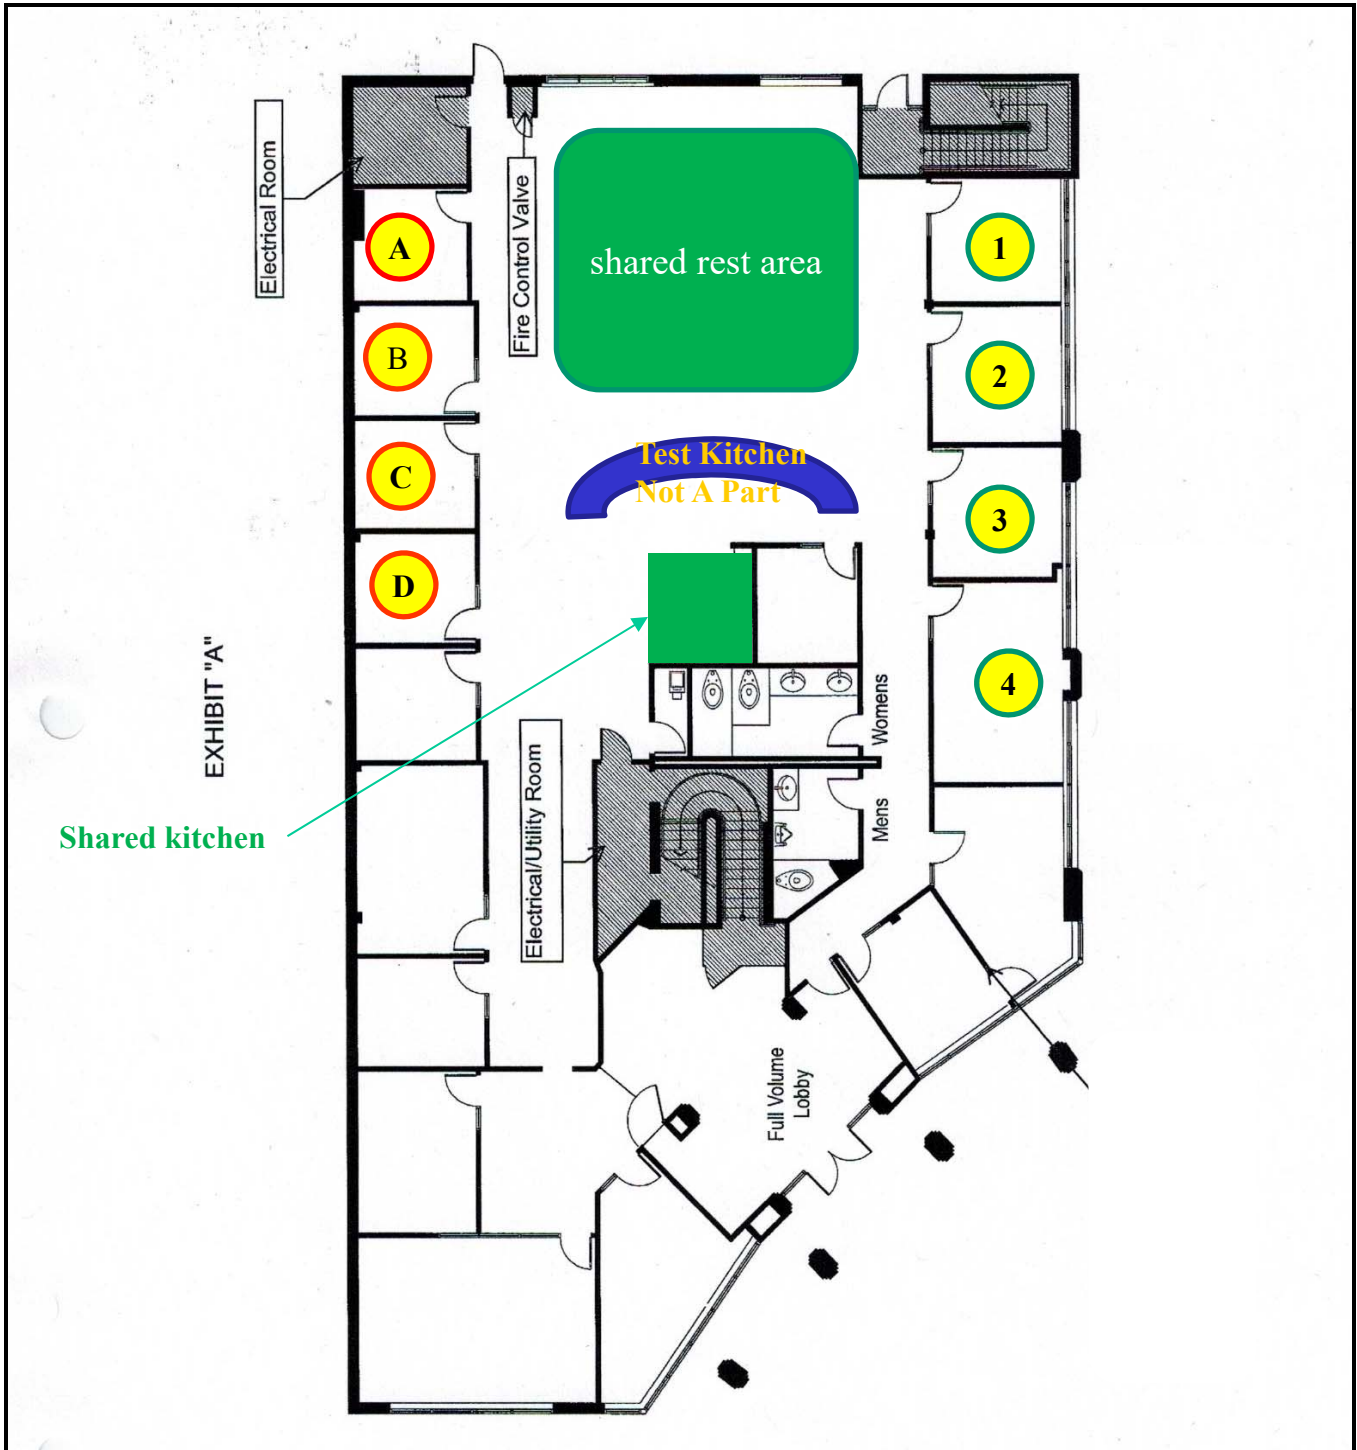

1st FL floor plan

Shared 1) restrooms, 2) rest area & 3) entrances with co-tenant.
Test Kitchen is exclusively for WABA, not shared.

Map not to scale