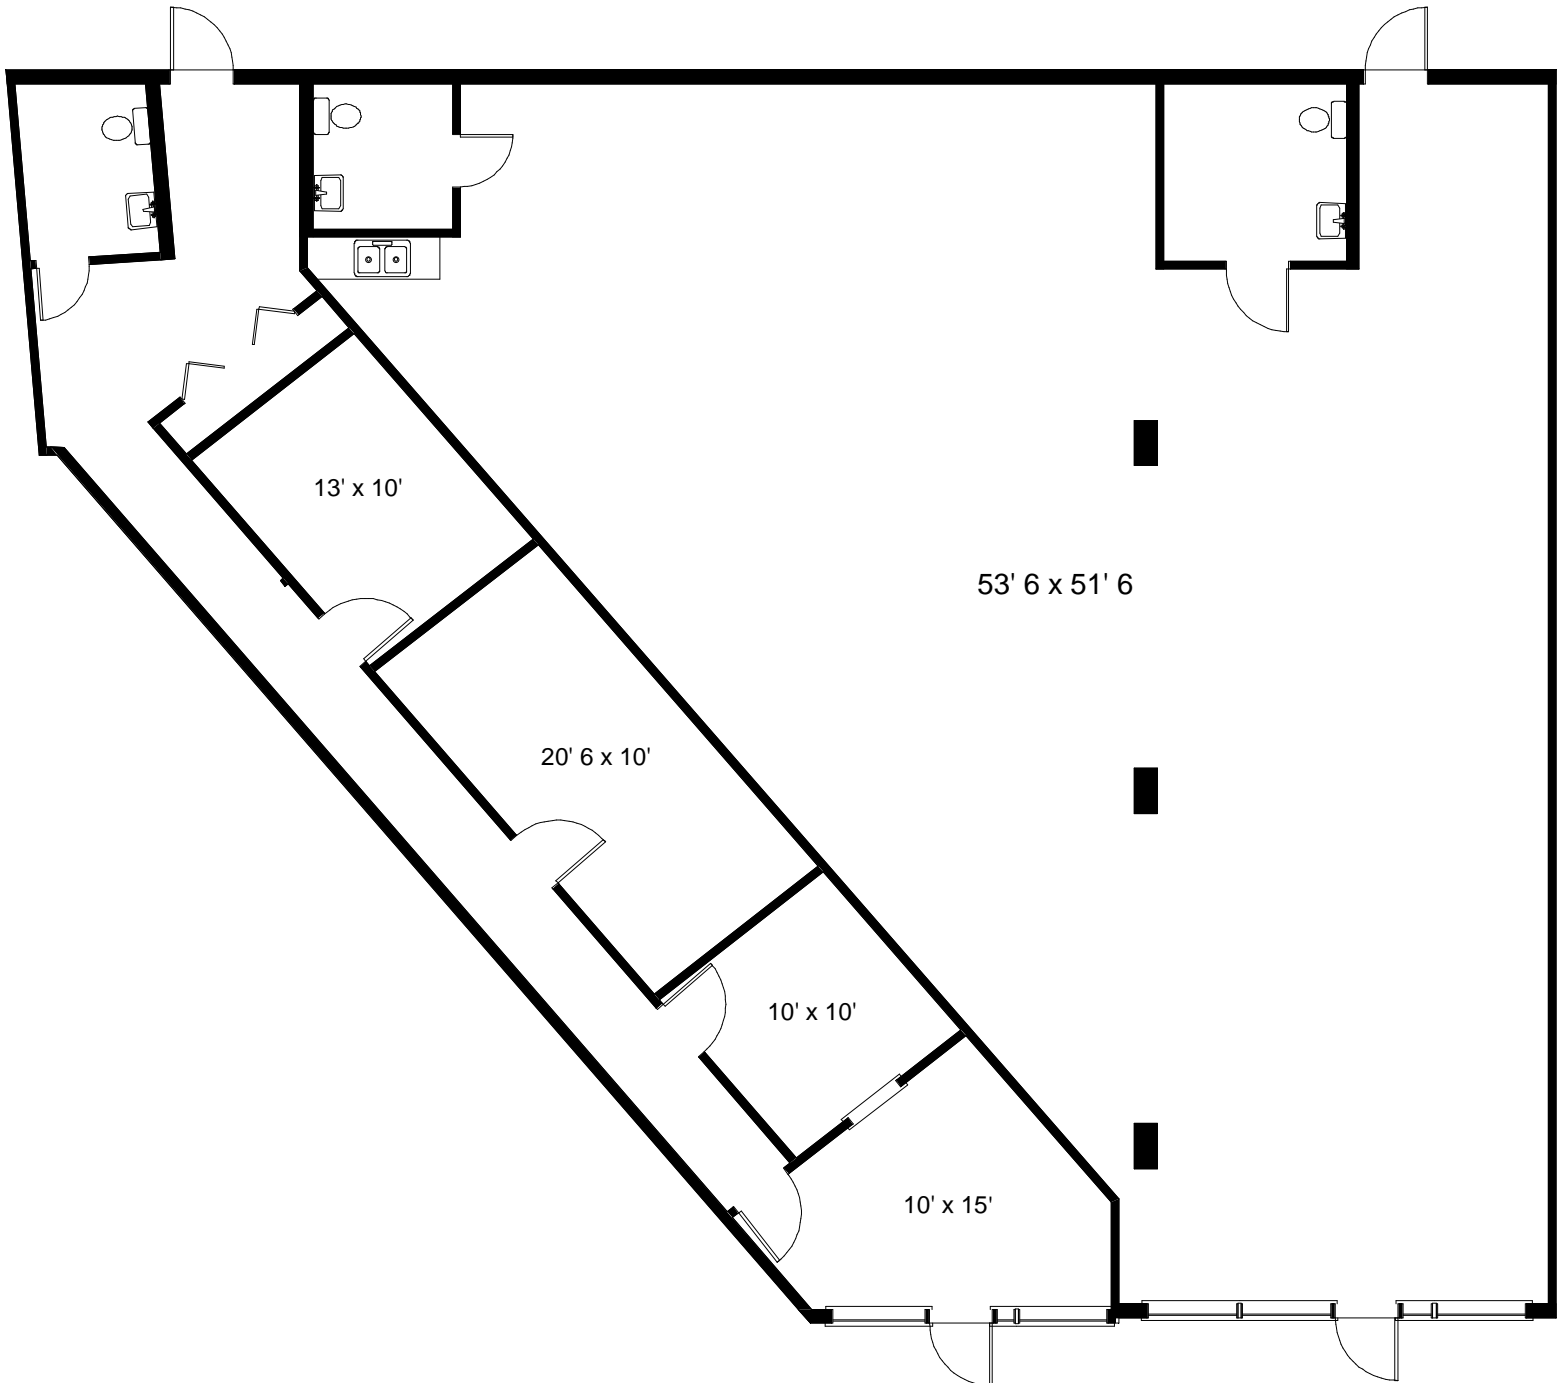

8793 EAST TAMIAMI TRAIL
SUITES 117 & 118
NAPLES, FL

TOTAL AREA

3518 sq. ft.