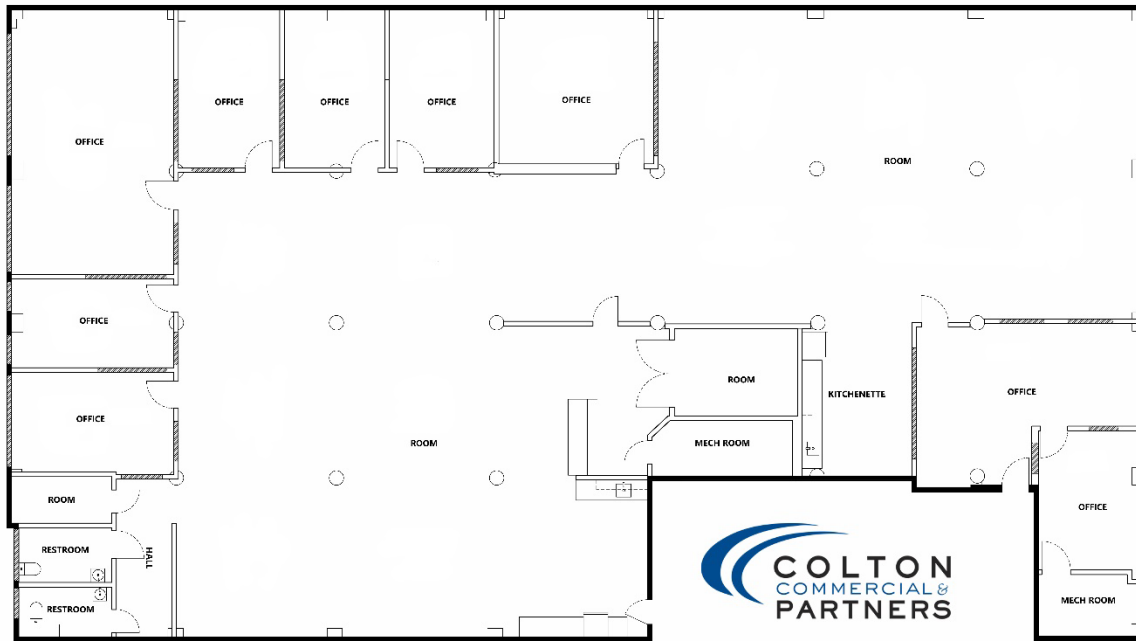

WINDOW
DOOR
WALL

**425 2nd St, 5th Floor,
San Francisco, CA**

FLOOR 1