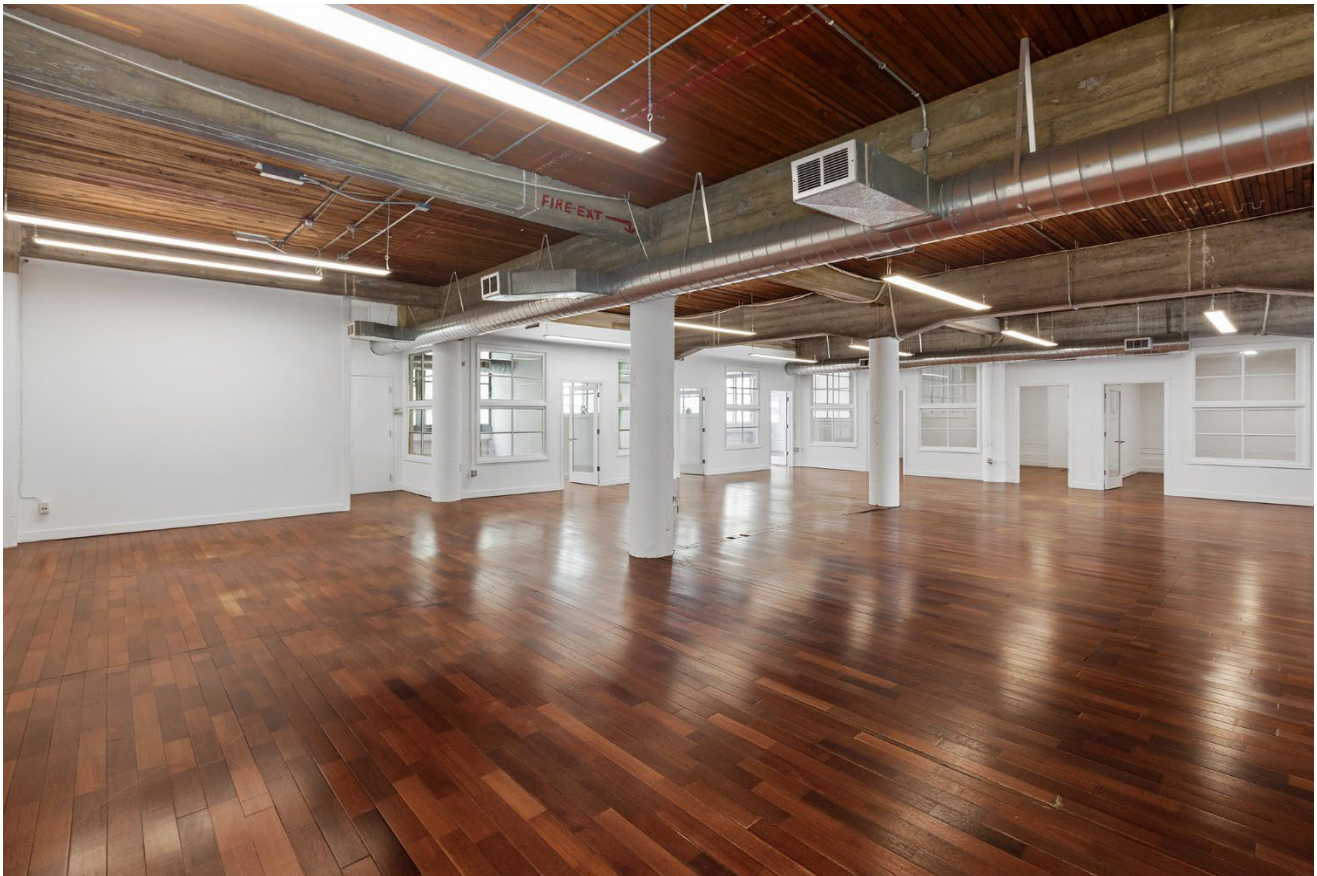

425 2nd Street, 5th Floor
7,652 RSF - \$29.00 psf/yr!

Video Tour: <https://my.matterport.com/show/?m=14SNz7rqSJu>

WINDOW
 DOOR
 WALL

**425 2nd St, 5th Floor,
San Francisco, CA**

FLOOR 1

All material presented herein is intended for informational purposes only. Information is compiled from sources deemed reliable but is subject to errors, omissions, changes in price, condition, sale, or withdraw without notice. No statement is made as to accuracy of any description. All measurements and square footages are approximate. Exact dimensions can be obtained by retaining the services of an architect or engineer. This is not intended to solicit property already listed.