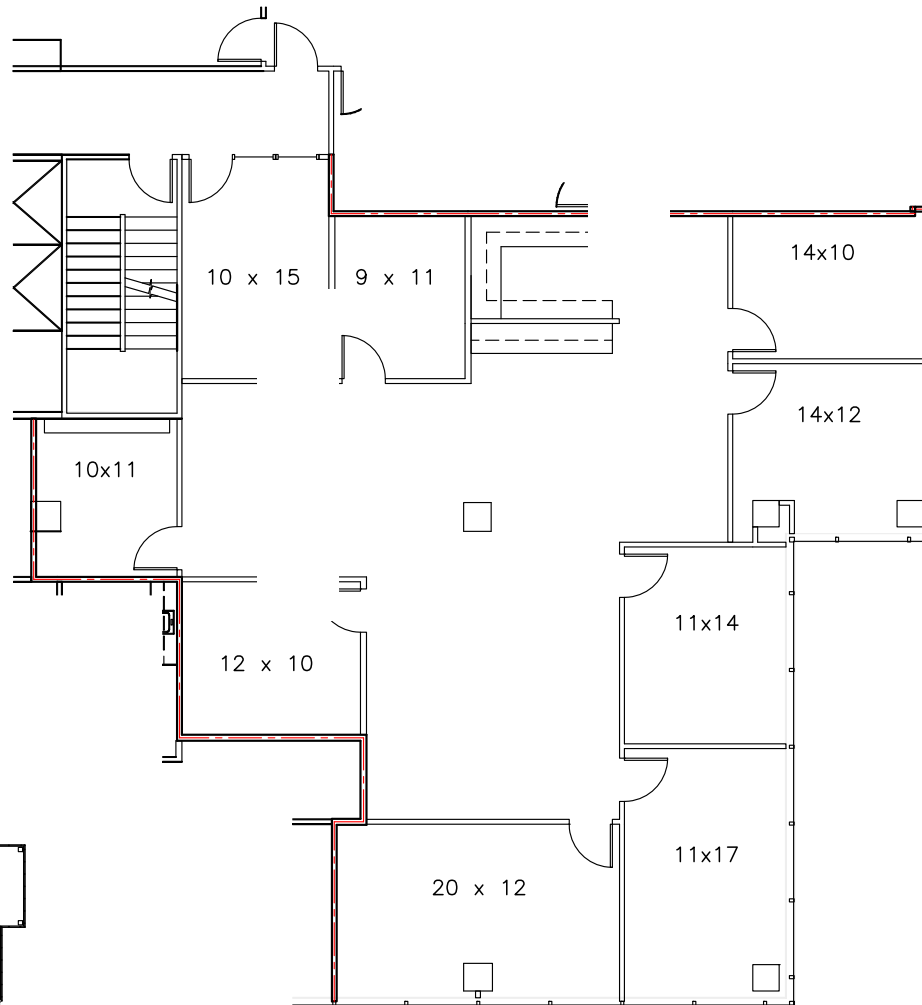

FOR LEASE ONE CASTLE HILLS

1100 NW LOOP 410
San Antonio, TX 78213

FLOOR PLAN

SUITE 301
± 2,921 RSF

www.cbre.com

CBRE