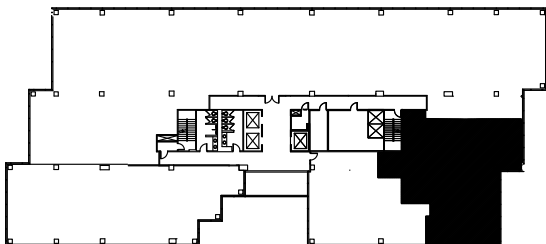

FOR LEASE ONE CASTLE HILLS

1100 NW LOOP 410
San Antonio, TX 78213

FLOOR PLAN

SUITE 301
± 2,921 RSF

www.cbre.com

CBRE