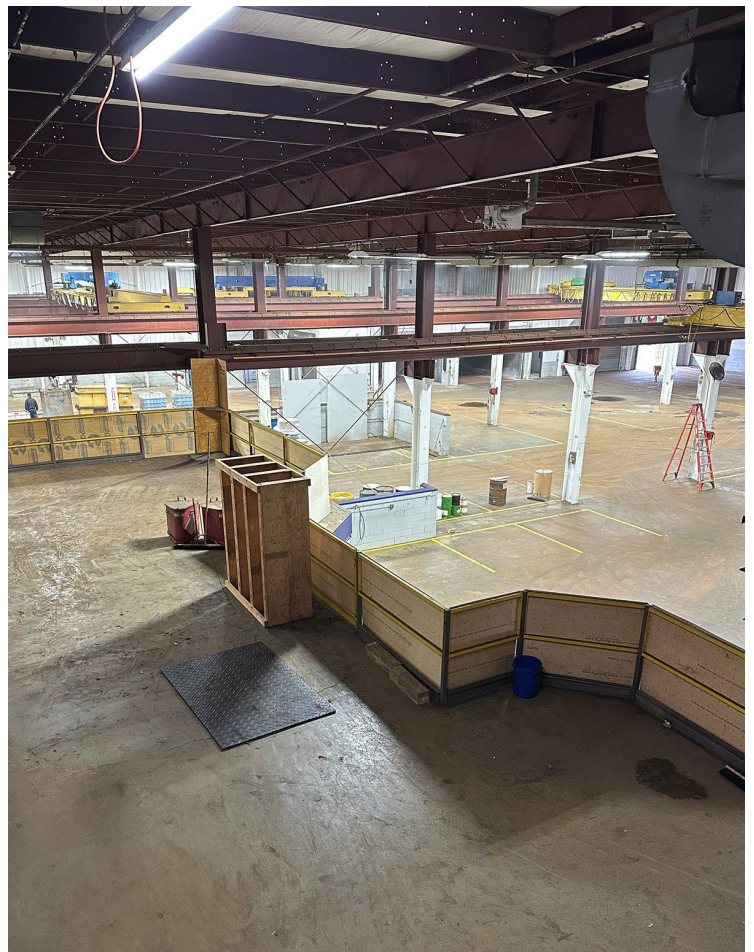

35155 Automation Drive – Clinton Twp., Michigan

Industrial For Sublease

41,445
Square Feet
AVAILABLE

Interior Photos

For more information, please contact:

JOE HAMWAY
(248) 948 0113
jhamway@signatureassociates.com

JOE PLASKEY
(248) 948 0110
jplaskey@signatureassociates.com

SIGNATURE ASSOCIATES
One Towne Square, Suite 1200
Southfield, MI 48076
www.signatureassociates.com