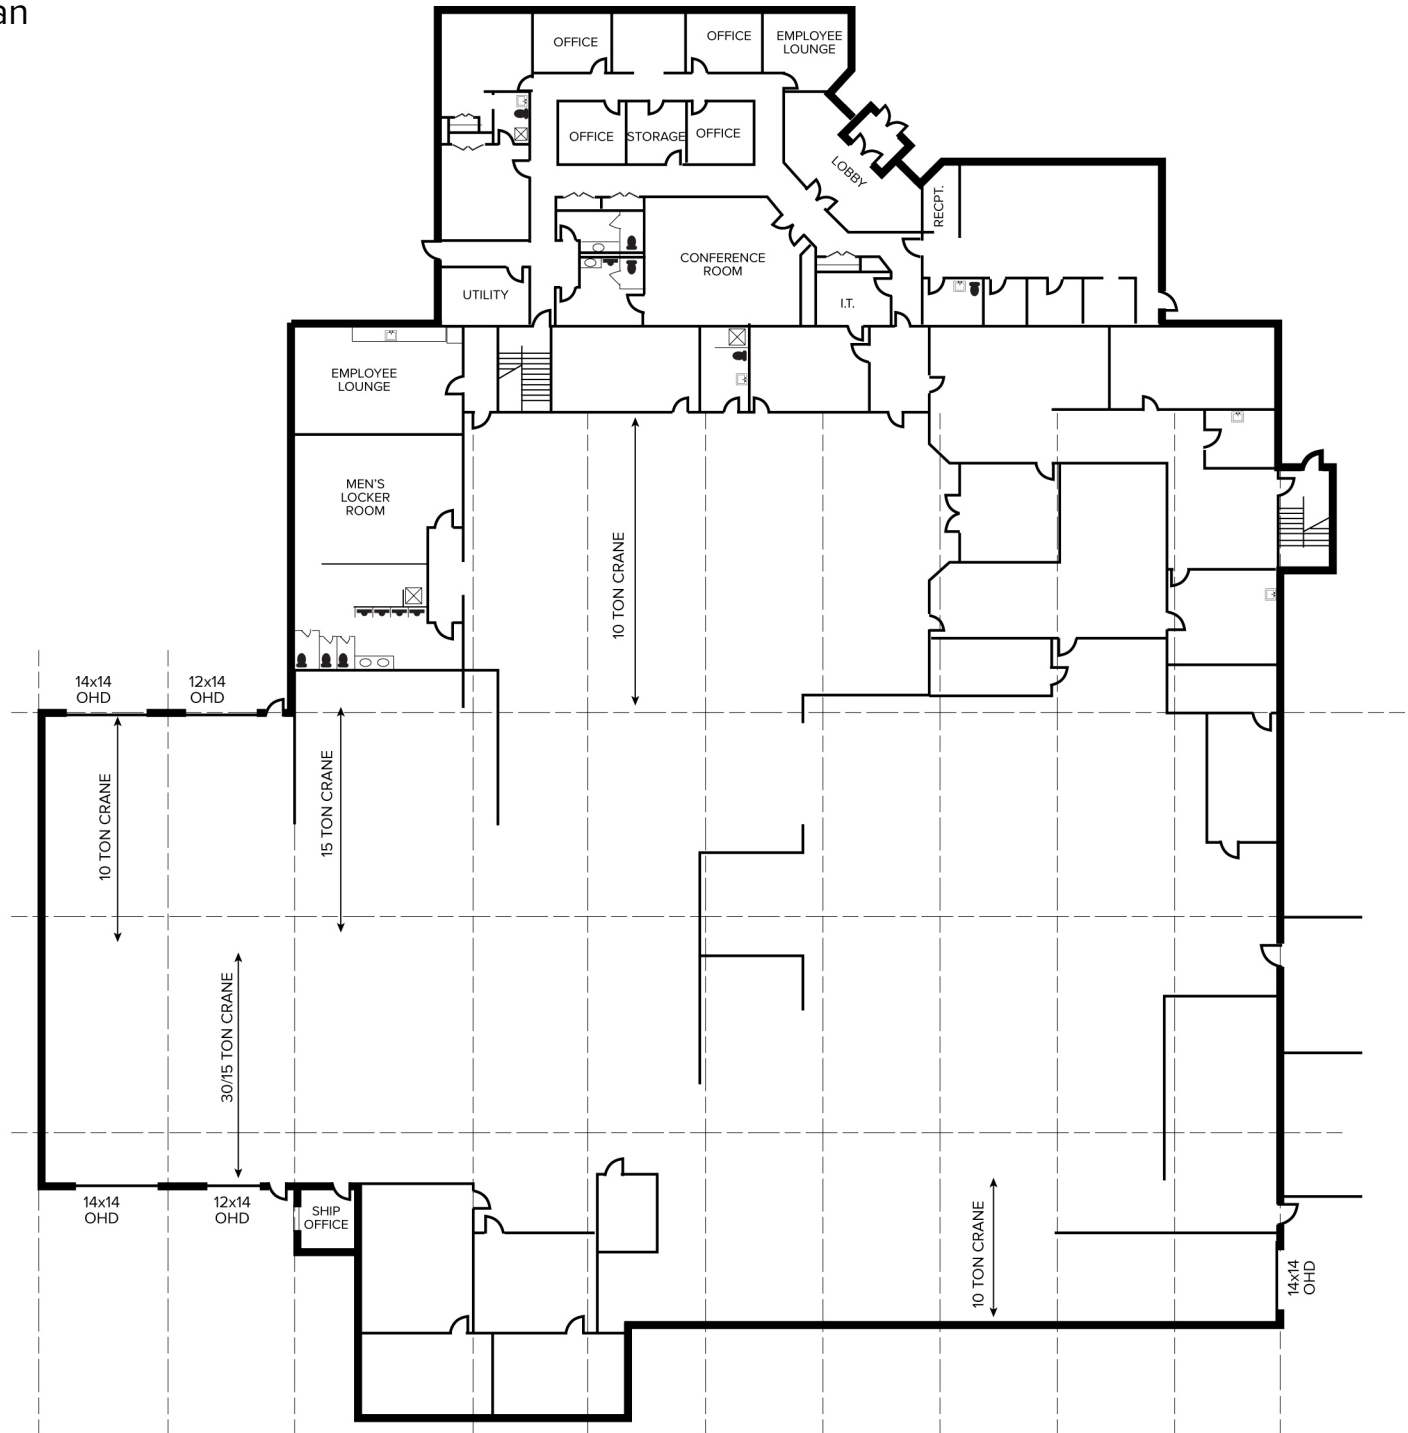

35155 Automation Drive – Clinton Twp., Michigan

Industrial For Sublease

41,445
Square Feet
AVAILABLE

Floor Plan

For more information, please contact:

JOE HAMWAY
(248) 948 0113
jhamway@signatureassociates.com

JOE PLASKEY
(248) 948 0110
jplaskey@signatureassociates.com

SIGNATURE ASSOCIATES
One Towne Square, Suite 1200
Southfield, MI 48076
www.signatureassociates.com