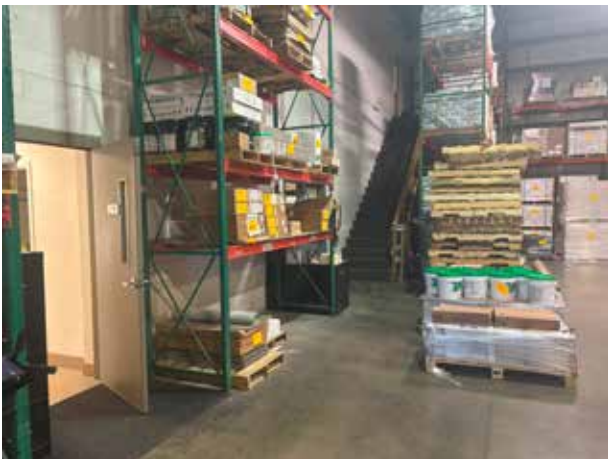

WAREHOUSE/FLEX BUILDING

3 KAREN DRIVE

WESTBROOK, ME 04092

FLOOR PLAN