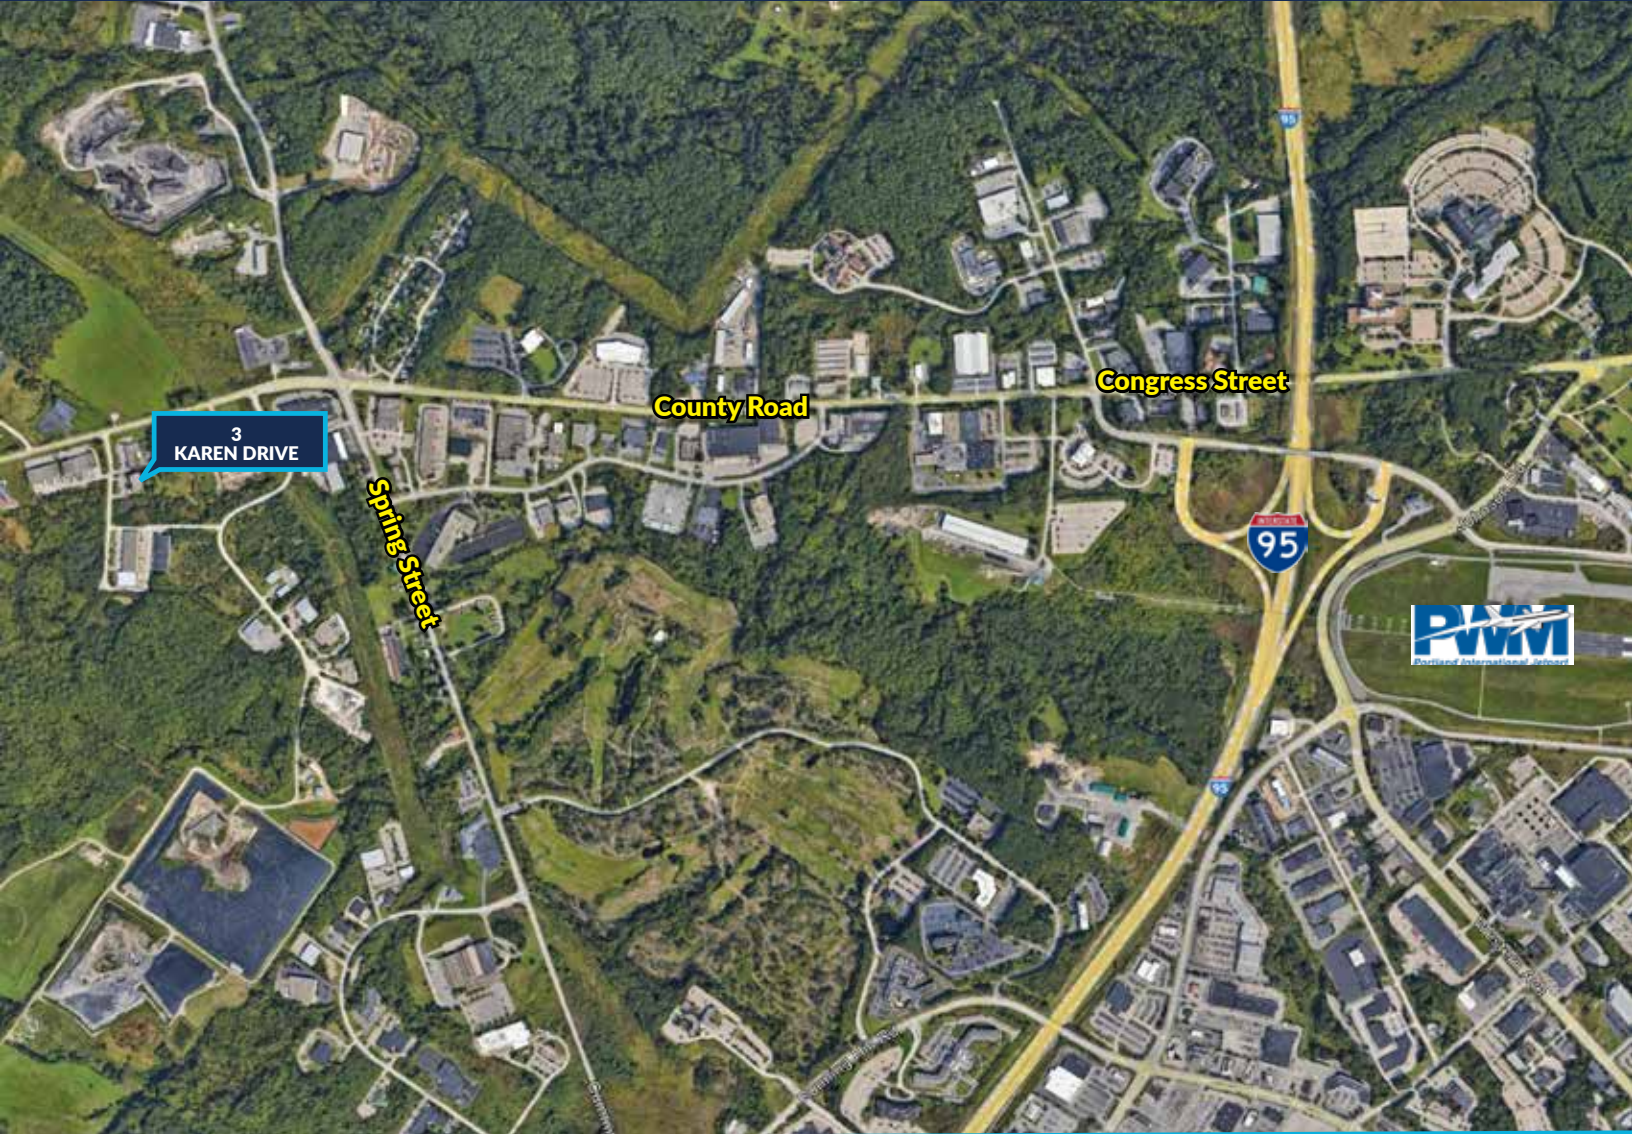

WAREHOUSE/FLEX BUILDING

3 KAREN DRIVE

WESTBROOK, ME 04092

CONTACT US

+1 207.553.1723 D
+1 908.433.5049 C
smarinko@boulos.com

+1 207.553.1715 D
+1 207.831.3000 C
gboulos@boulos.com

©2025 The Boulos Company, Inc. All rights reserved. This information has been obtained from sources believed reliable, but has not been verified for accuracy or completeness. You should conduct a careful, independent investigation of the property and verify all information. Any reliance on this information is solely at your own risk. The Boulos Company and The Boulos Company logo are service marks of The Boulos Company, Inc. All other marks displayed on this document are the property of their respective owners. Photos herein are the property of their respective owners. Use of these images without the express written consent of the owner is prohibited.