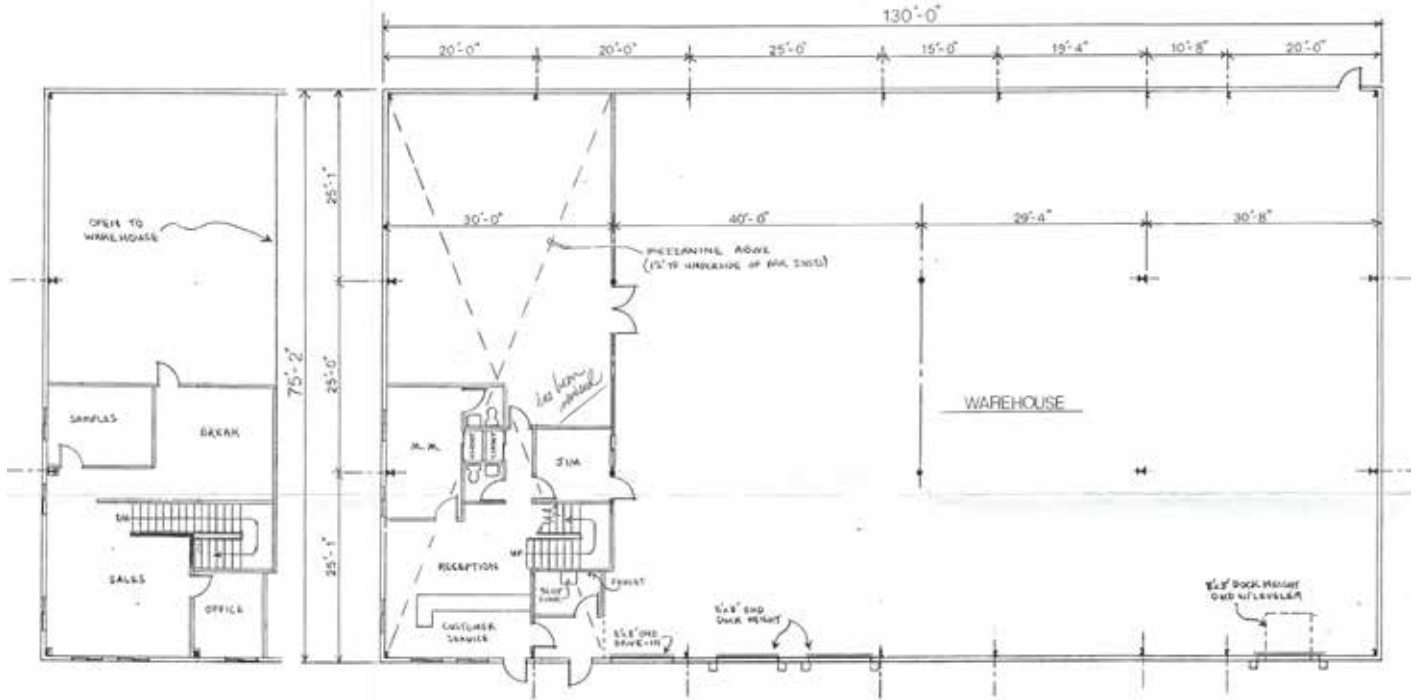

**THE BOULOS
COMPANY**

WAREHOUSE/FLEX BUILDING

3 KAREN DRIVE

WESTBROOK, ME 04092

OWNER	DOLES RIDGE, LLC
ASSESSORS REFERENCE	002/051
YEAR BUILT	1988
AVAILABLE SPACE	12,000± SF INCLUDING 2,250± SF 2ND FLOOR OFFICE SPACE
TOTAL LAND AREA	1.37± ACRES
ZONING	IPD - INDUSTRIAL PARK DISTRICT
CLEAR HEIGHT	24'
COLUMN SPACING	30' TO 40'
PRIMARY POWER	440A
SPRINKLER SYSTEM	DRY SYSTEM
HVAC	OIL HEAT IN WAREHOUSE HVAC IN OFFICE/FLEX AREA (10 TON RTU)
WATER/SEWER	MUNICIPAL
DOCKS/DOORS	ONE (1) 8'X8' DRIVE-IN DOOR TWO (2) 8'X8' DOCK HEIGHT OVERHEAD DOORS ONE (1) 8'X8' DOCK DOOR WITH LEVELER
RESTROOMS	TWO (2), SINGLE RESTROOMS
PARKING	ON-SITE, PAVED PARKING
LEASE RATE	\$12.00/SF NNN
REAL ESTATE TAXES (Est.)	\$1.18/SF (2024/2025)
CAMS (Est.)	TO BE DETERMINED

WAREHOUSE/FLEX BUILDING

3 KAREN DRIVE

WESTBROOK, ME 04092

FLOOR PLAN

MEZZANINE PLAN

1ST FLOOR PLAN

WAREHOUSE/FLEX BUILDING

3 KAREN DRIVE