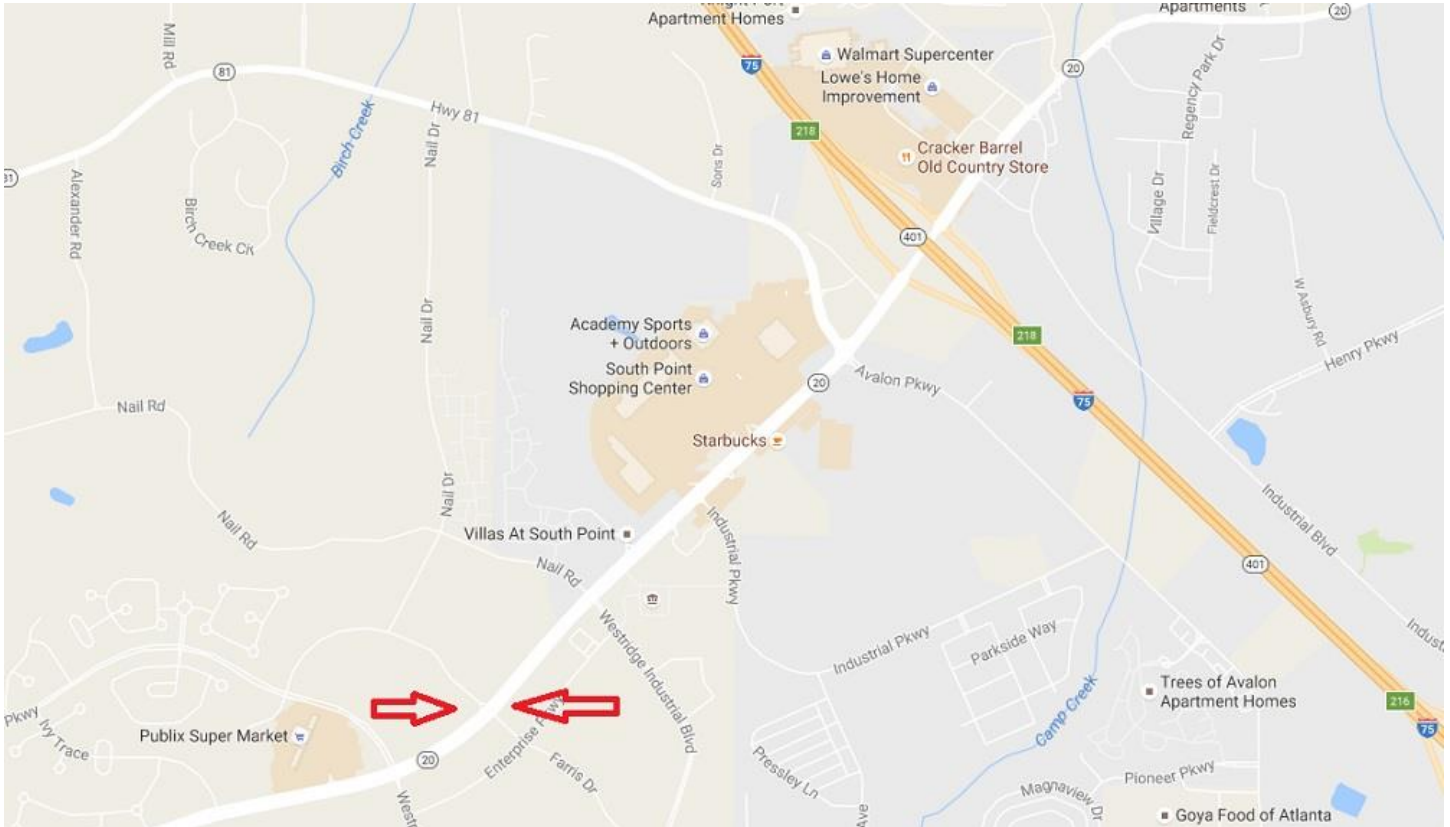

Prime Corner Out Parcels McDonough, Henry County, GA

1755 HWY 20 West

1.59 Acres

1800 HWY 20 West

1.49 Acres

BUILD TO SUIT OR GROUND LEASE

Zoned C-2

Corner Parcels

Great Visibility

Regular Shape

High Growth Market

Off Site Detention

For More Information Contact:

Rex Baker or Rex Baker Jr.

Peach State Properties, Inc.

200 Market Place, Suite 110