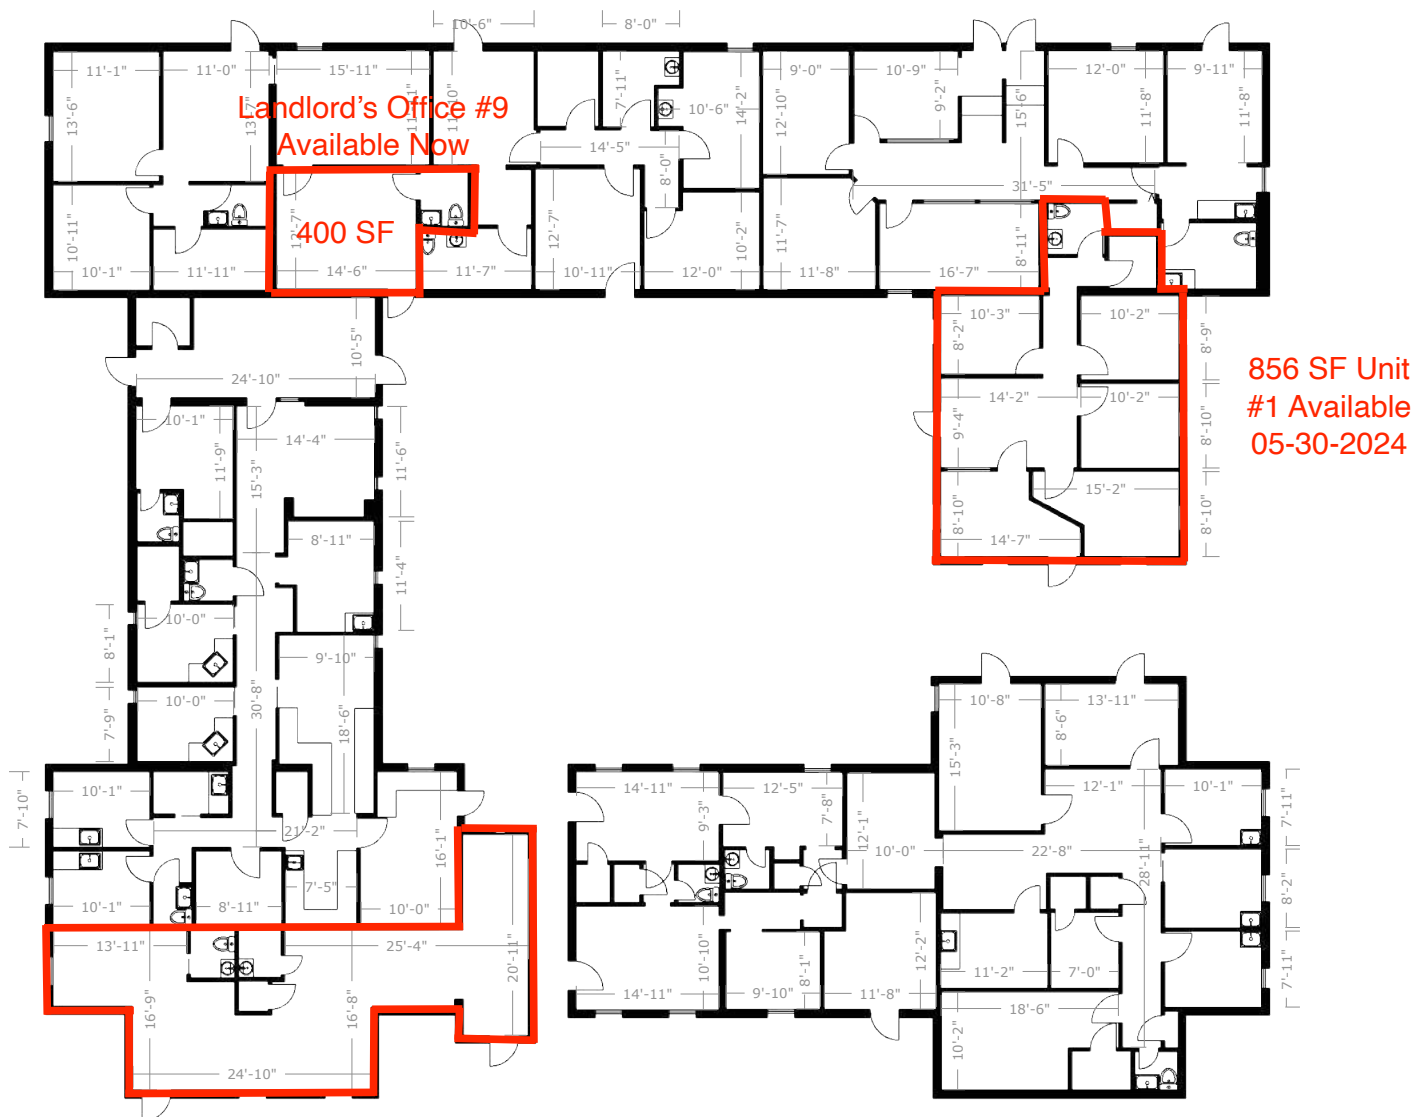

# 1601 Rickenbacker Dr

Sun City Center, FL 33573

801 SF Unit #5 Available at 12-31-2023

856 SF Unit #1 Available 05-30-2024

Landlord's Office #9 Available Now

400 SF

**DISCLAIMER:** THIS FLOORPLAN IS PROVIDED WITHOUT WARRANTY OF ANY KIND. FLOOR PLAN NINJA DISCLAIMS ANY WARRANTY INCLUDING, WITHOUT LIMITATION, SATISFACTORY OR ACCURACY OF DIMENSIONS. WE RESERVE THE RIGHT TO USE ALL FLOOR PLANS AND RENDERINGS FOR MARKETING PURPOSES