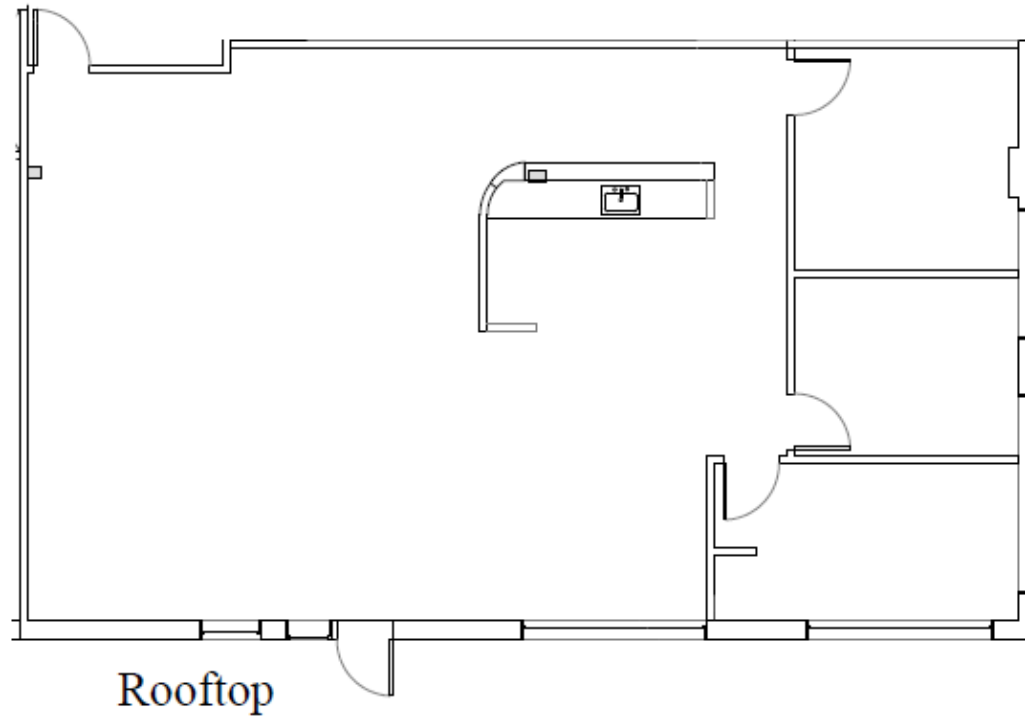

University Business Center		10/6/2025	 130 New Boston Street, Suite 303 Woburn, MA 01801 (978) 560-0560
LEGEND  Existing Walls	Suite 203 2,111 RSF	Scale: 1/8"=1'-0"	
Site verification needed.		 Interior Design & Space Planning bree@wrightinteriors.net	
		Drawing Name: UBC 2nd Floor 10-6-25	

Suite 203

KS Partners

KEY PLAN

University Business Center, Suite 204		5/6/2022		 130 New Boston Street, Suite 303 Woburn, MA 01801 (978) 560-0560
LEGEND	1,909 RSF	Scale: 1/8"=1'-0"	Revision Date:	
 Existing Walls		WI Wright Interiors Interior Design & Space Planning bree@wrightinteriors.net		Drawing Name: UBC 2nd Floor 2022