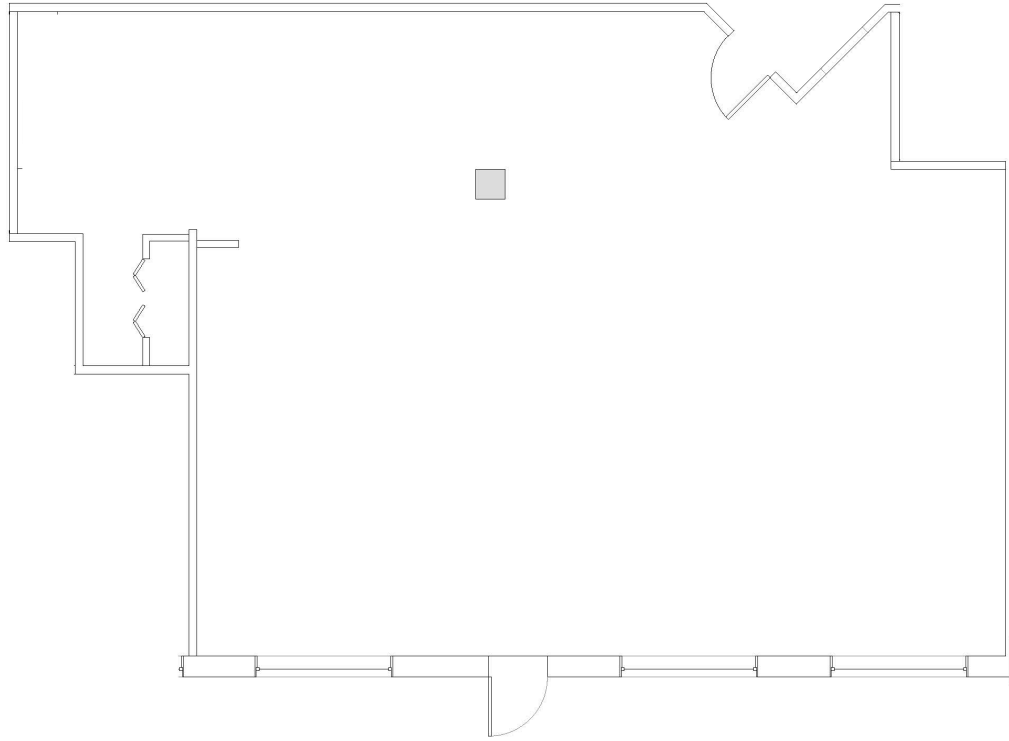

University Business Center		10/6/2025	 130 New Boston Street, Suite 303 Woburn, MA 01801 (978) 560-0560
LEGEND  Existing Walls	Suite 203 2,111 RSF	Scale: 1/8"=1'-0"	
Site verification needed.		 Interior Design & Space Planning bree@wrightinteriors.net	
		Drawing Name: UBC 2nd Floor 10-6-25	

Suite 203

KS Partners

KEY PLAN

University Business Center, Suite 204		5/6/2022		 130 New Boston Street, Suite 303 Woburn, MA 01801 (978) 560-0560
LEGEND	1,909 RSF	Scale: 1/8"=1'-0"	Revision Date:	
 Existing Walls		WI Wright Interiors Interior Design & Space Planning bree@wrightinteriors.net		Drawing Name: UBC 2nd Floor 2022