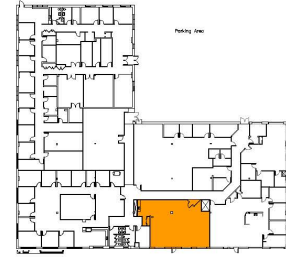

19 Needham Street

NEWTON, MA

OFFICE SUITES FROM:

1,919 - 4,030 sf

KSPartners

Nick Grammas

ngrammas@kspartnersllc.com

978. 560. 0565

University Business Center		10/6/2025	 130 New Boston Street, Suite 303 Woburn, MA 01801 (978) 560-0560
LEGEND  Existing Walls	Suite 203 2,111 RSF	Scale: 1/8"=1'-0"	
Site verification needed.		 Interior Design & Space Planning bree@wrightinteriors.net	
		Drawing Name: UBC 2nd Floor 10-6-25	

Suite 203

KS Partners

KEY PLAN

University Business Center, Suite 204		5/6/2022		 130 New Boston Street, Suite 303 Woburn, MA 01801 (978) 560-0560
LEGEND	1,909 RSF	Scale: 1/8"=1'-0"	Revision Date:	
 Existing Walls		WI Wright Interiors Interior Design & Space Planning bree@wrightinteriors.net		Drawing Name: UBC 2nd Floor 2022