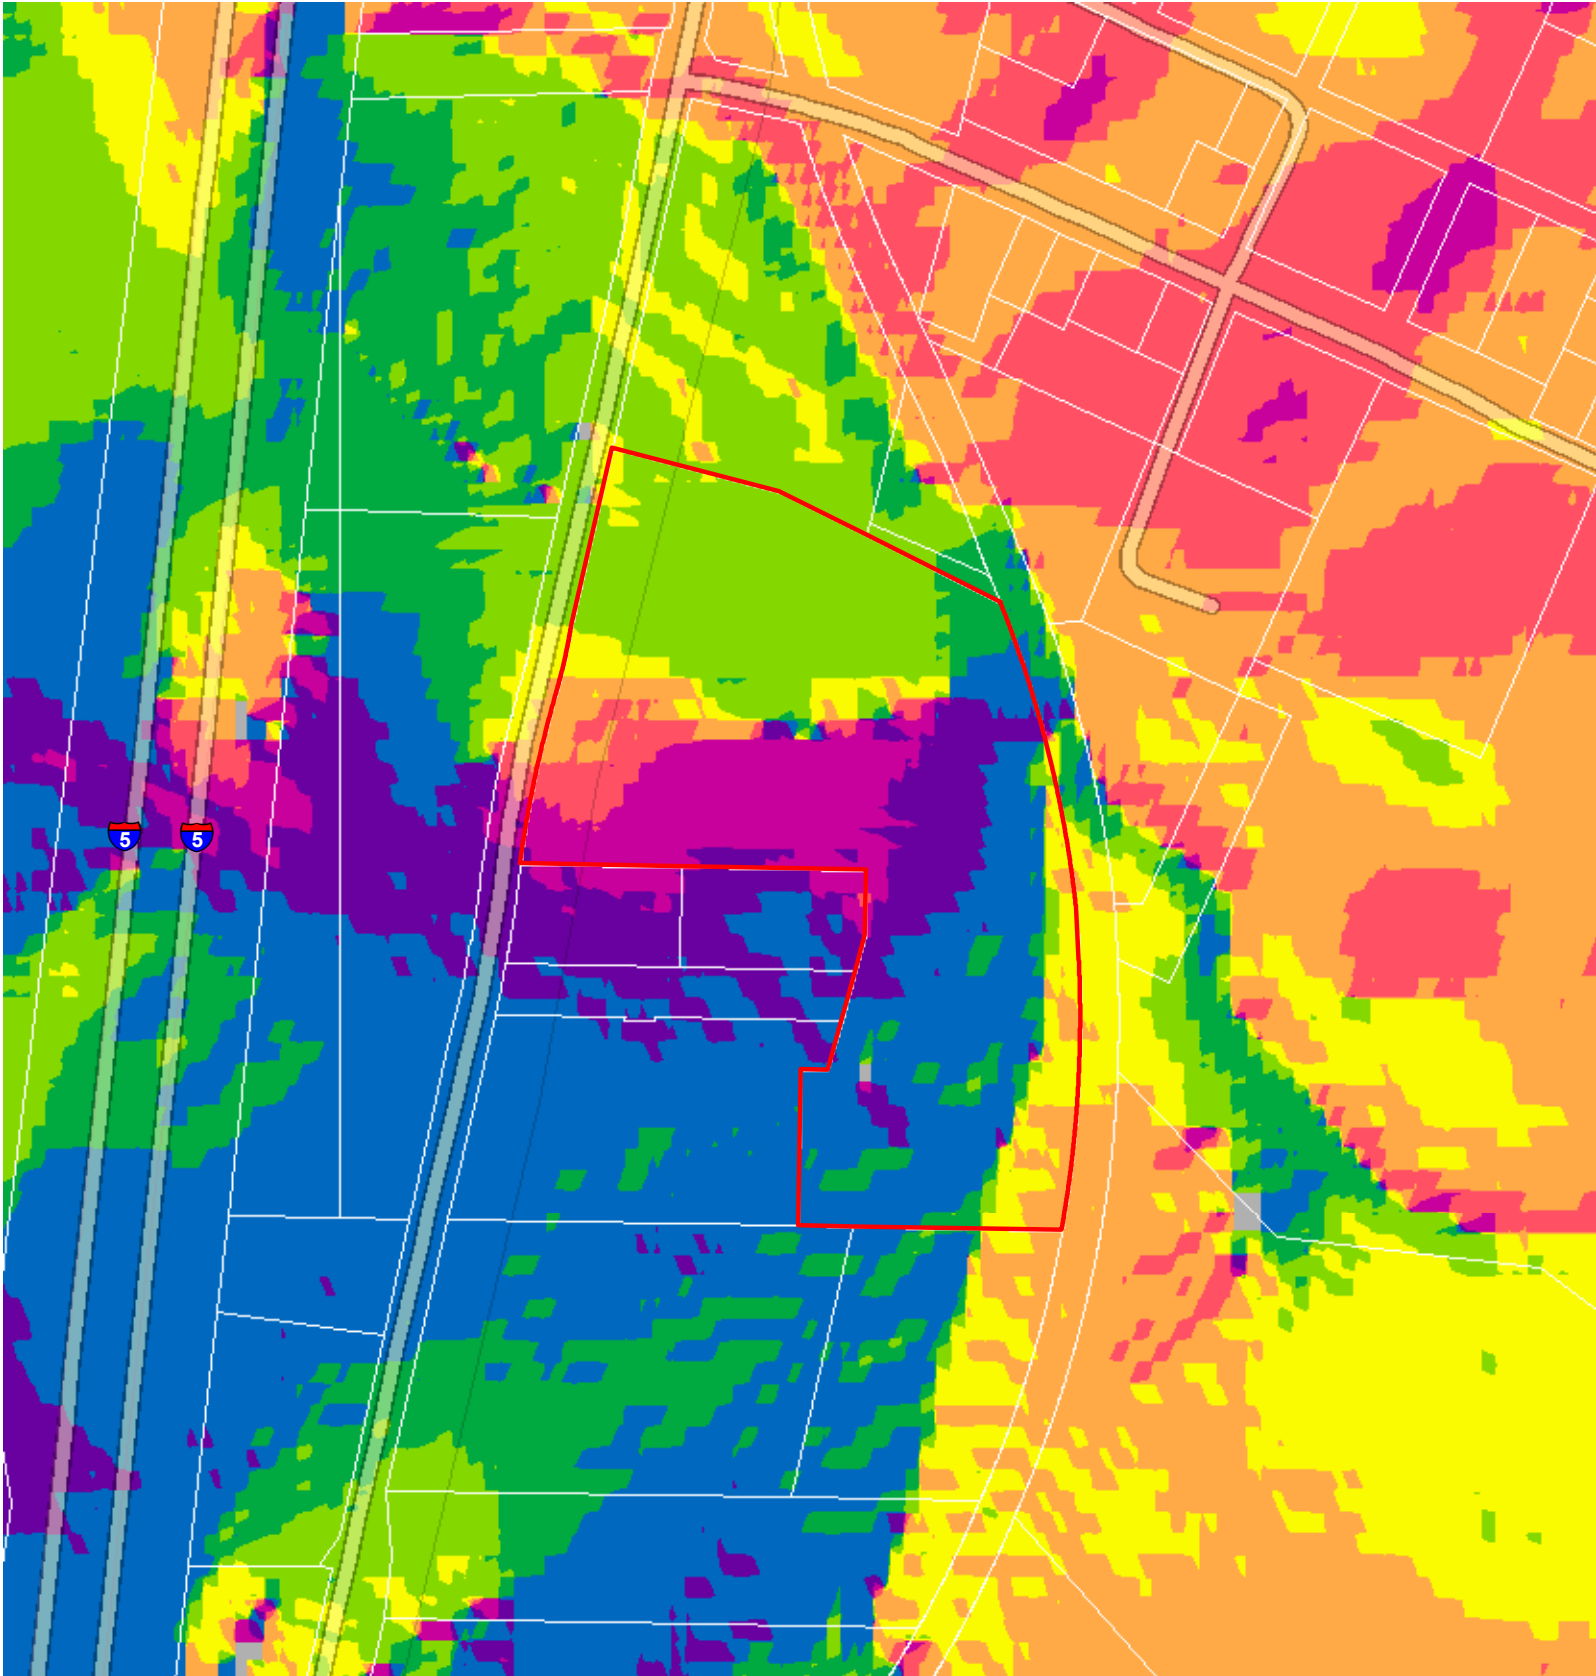

Taxlot

Subject

Taxlot

Aerial

Subject

Taxlot

Aerial

Subject

Taxlot

Community

- High School
- Middle School
- Elementary School
- Water Feature
- Health Care
- Fire Station
- Library
- City Limits
- Parks

Zoning

Subject

Taxlot

Natural Features

- Contour
- 1% Annual Chance Flood
- 0.2% Annual Chance Flood
- Special Floodway
- Wetlands
- Area of Undetermined Flood
- Regulatory Floodway
- Area with Reduced Risk Due to Levee
- Future Conditions 1% Annual Chance Flood Hazard

Aspect

Soil

Subject

Taxlot