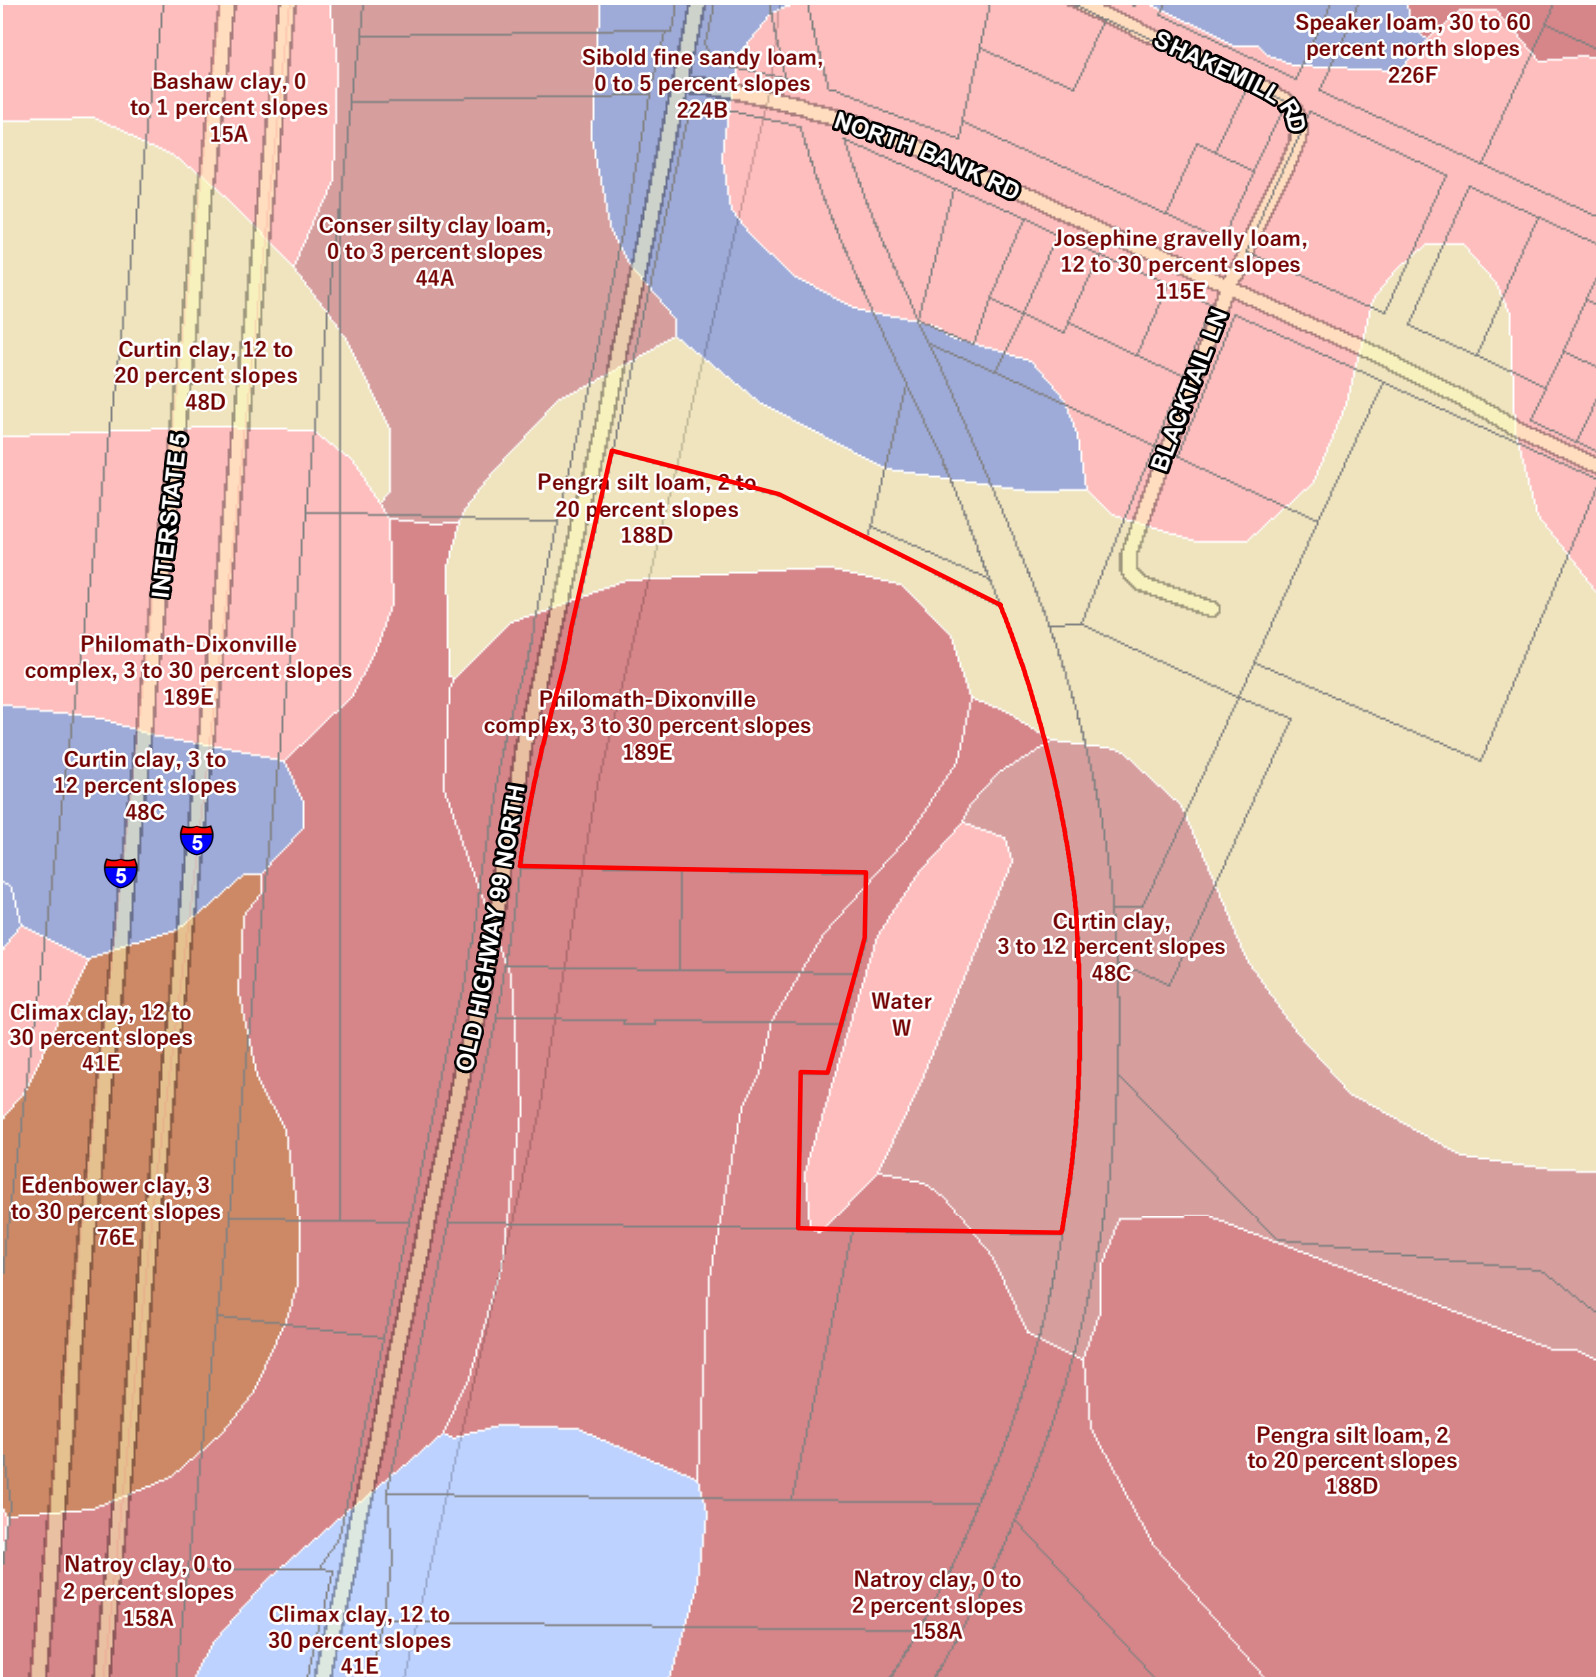

Taxlot

Subject

Taxlot

Aerial

Subject

Taxlot

Aerial

Subject

Taxlot

Community

- High School
- Middle School
- Elementary School
- Water Feature
- Health Care
- Fire Station
- Library
- City Limits
- Parks

Zoning

Subject

Taxlot

Natural Features

- Contour
- 1% Annual Chance Flood
- 0.2% Annual Chance Flood
- Special Floodway
- Wetlands
- Area of Undetermined Flood
- Regulatory Floodway
- Area with Reduced Risk Due to Levee
- Future Conditions 1% Annual Chance Flood Hazard

Aspect

Soil

Subject

Taxlot