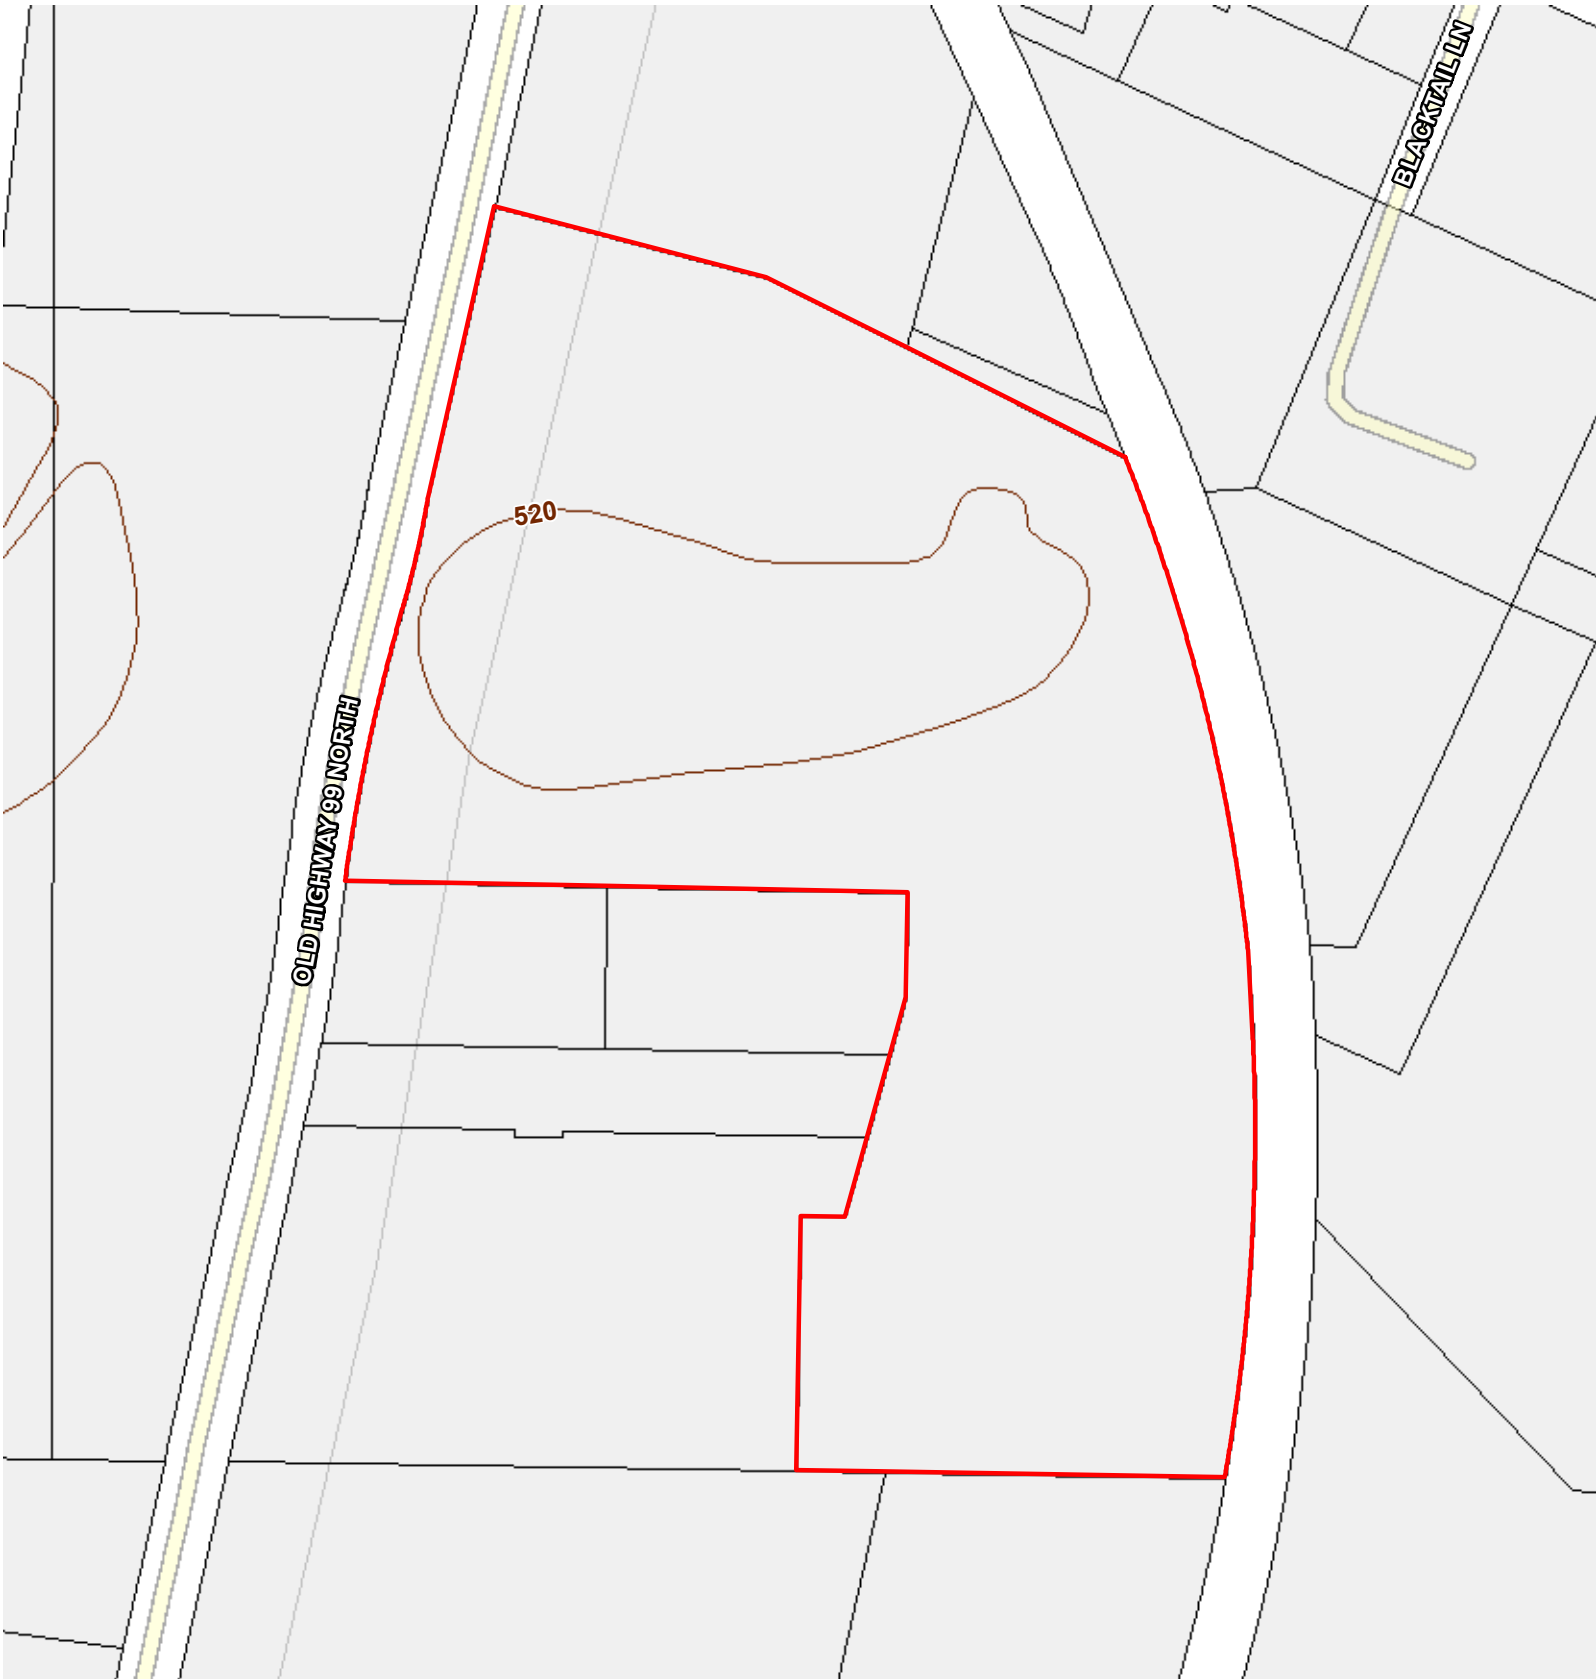

Taxlot

Subject

Taxlot

Aerial

Subject

Taxlot

Aerial

Subject

Taxlot

Community

- High School
- Middle School
- Elementary School
- Water Feature
- Health Care
- Fire Station
- Library
- City Limits
- Parks

Zoning

Subject

Taxlot

Natural Features

- Contour
- 1% Annual Chance Flood
- 0.2% Annual Chance Flood
- Special Floodway
- Wetlands
- Area of Undetermined Flood
- Regulatory Floodway
- Area with Reduced Risk Due to Levee
- Future Conditions 1% Annual Chance Flood Hazard

Aspect

Soil

Subject

Taxlot