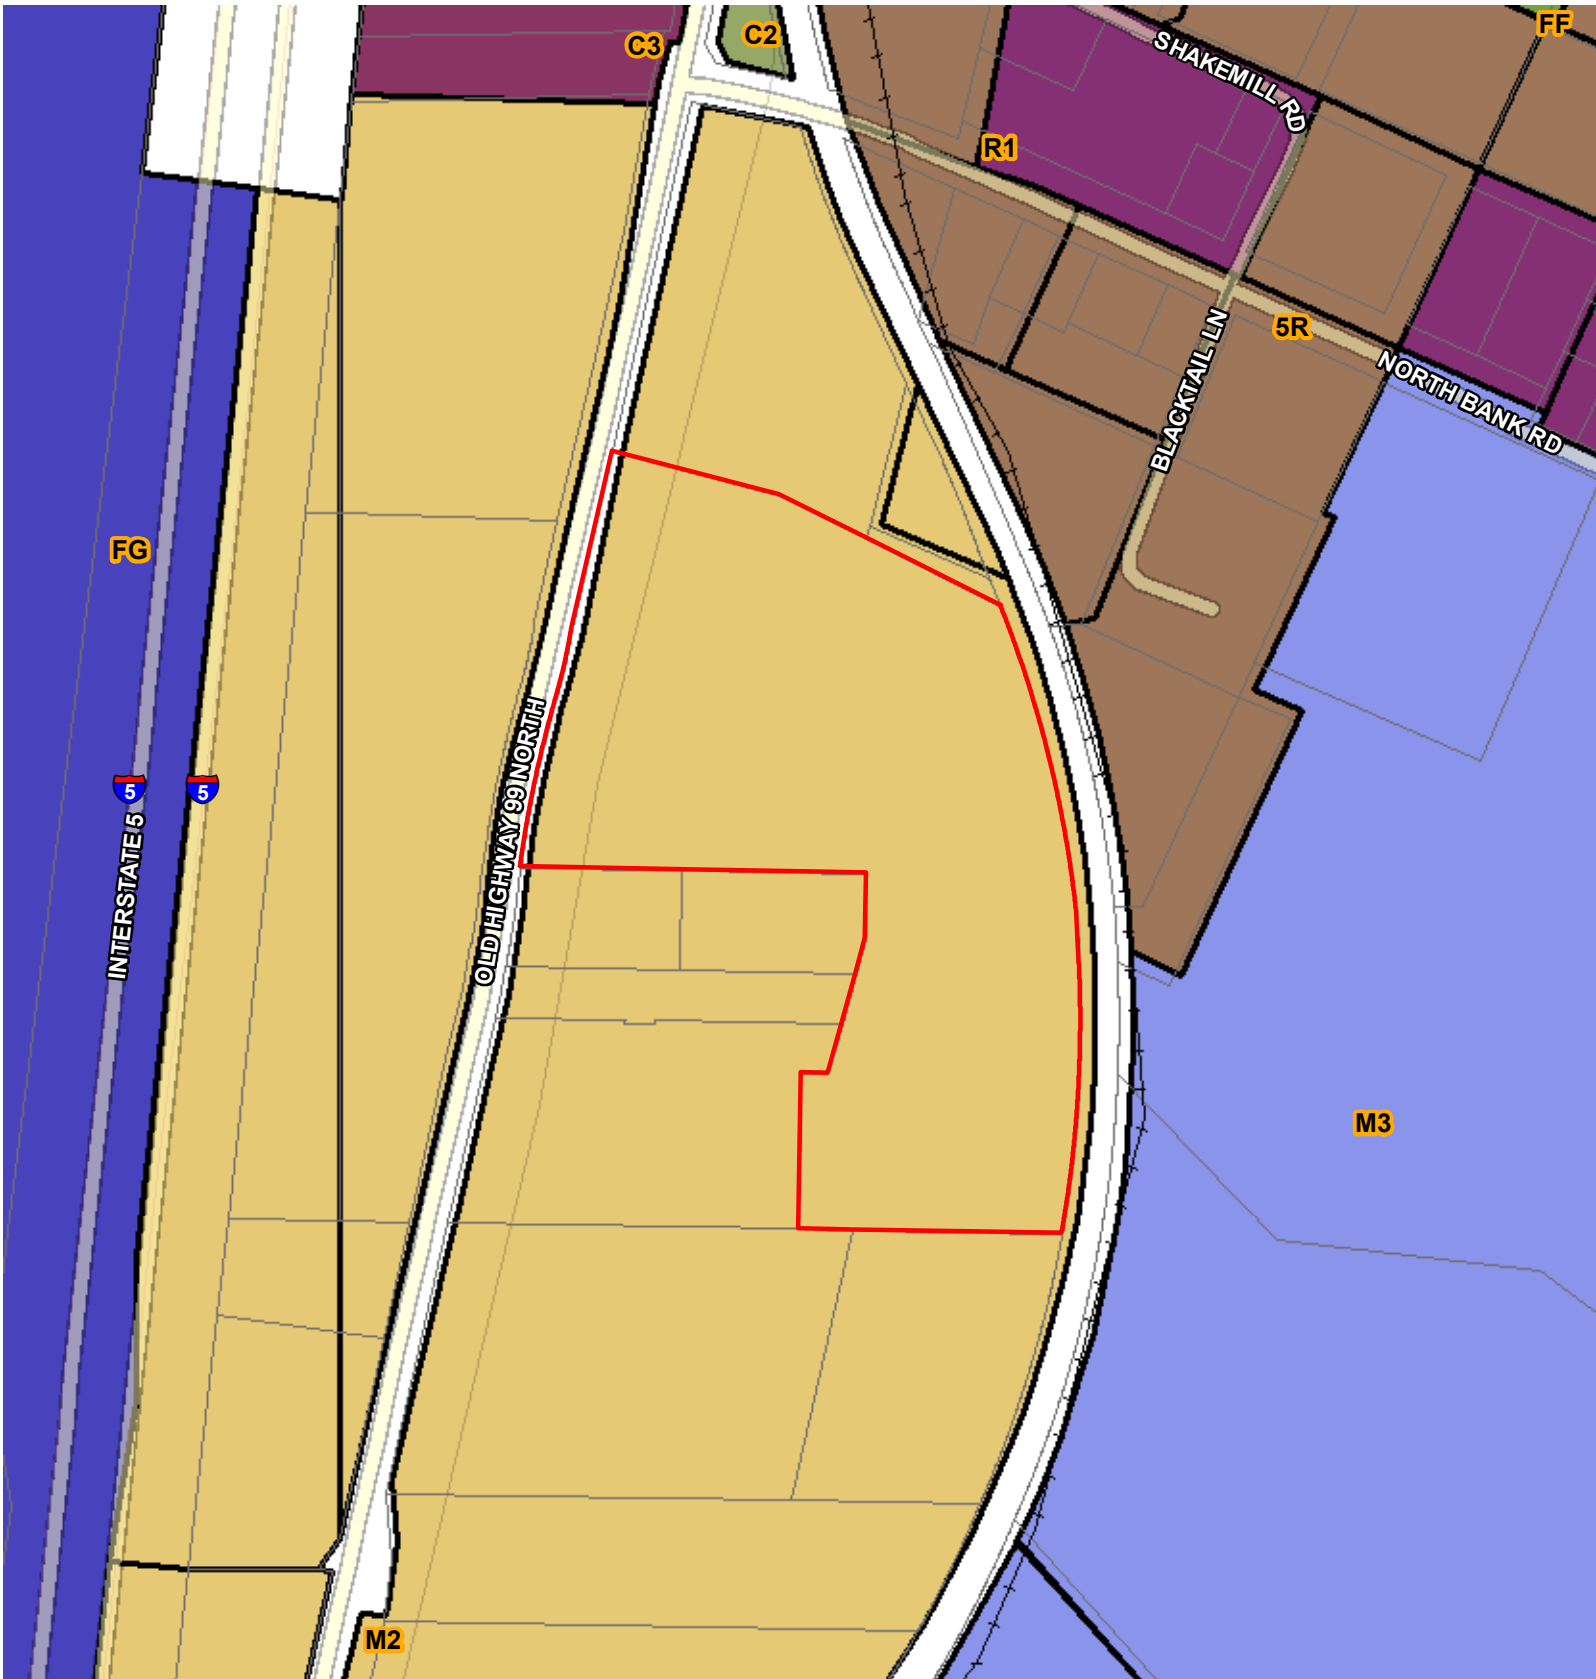

Taxlot

Subject

Taxlot

Aerial

Subject

Taxlot

Aerial

Subject

Taxlot

Community

- High School
- Middle School
- Elementary School
- Water Feature
- Health Care
- Fire Station
- Library
- City Limits
- Parks

Zoning

Subject

Taxlot

Natural Features

- Contour
- 1% Annual Chance Flood
- 0.2% Annual Chance Flood
- Special Floodway
- Wetlands
- Area of Undetermined Flood
- Regulatory Floodway
- Area with Reduced Risk Due to Levee
- Future Conditions 1% Annual Chance Flood Hazard

Aspect

Soil

Subject

Taxlot