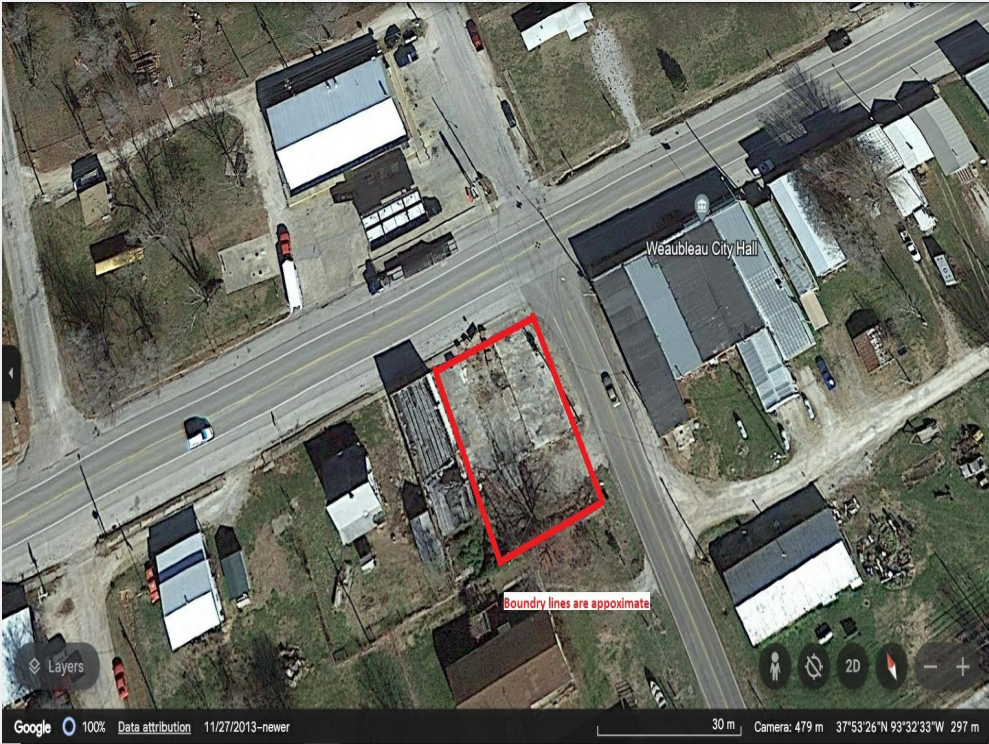

Lot For Sale In Downtown Weaubleau

11512 US-54, Weaubleau, MO 65774

Presented By:
417 Property Pros

Lot For Sale In Downtown Weaubleau

11512 US-54, Weaubleau, MO 65774

Property Details

Discover the potential of this exceptional 0.21 acre lot located in the heart of Downtown Weaubleau. This property presents a great opportunity for with high visibility and high traffic volumes. Conveniently located near Pomme De Terre Lake. Contact listing agent todayf for more information.

Price: \$25,000

- High Visability
- High Traffic Count
- Downtown

View the full listing here: <https://www.loopnet.com/Listing/11512-US-54-Weaubleau-MO/30425080/>

Price:	\$25,000
Property Type:	Land
Property Subtype:	Commercial
Proposed Use:	Commercial
Sale Type:	Investment or Owner User
Total Lot Size:	0.21 AC
No. Lots:	1
Zoning Description:	Commercial
APN / Parcel ID:	12-1.0-11-003-006-001.000

Lot For Sale In Downtown Weaubleau

11512 US-54, Weaubleau, MO 65774

Location

Lot For Sale In Downtown Weaubleau

11512 US-54, Weaubleau, MO 65774

Property Photos

Weaubleau -Lot

Weaubleau -Lot 2