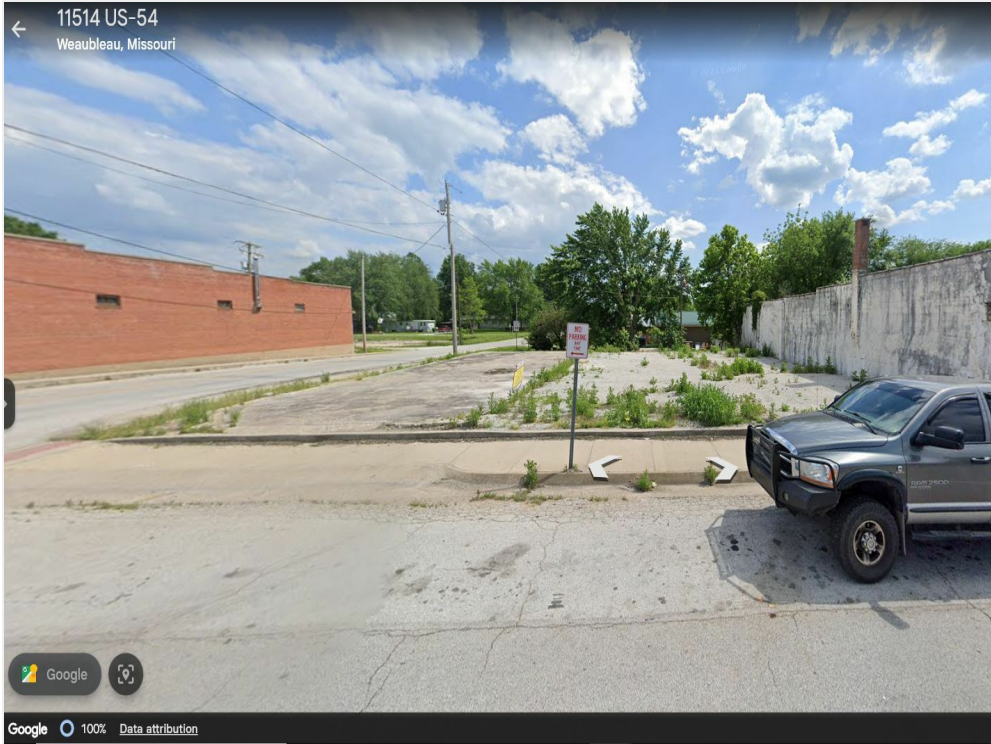

Lot For Sale In Downtown Weaubleau

11512 US-54, Weaubleau, MO 65774

Presented By:
417 Property Pros

Lot For Sale In Downtown Weaubleau

11512 US-54, Weaubleau, MO 65774

Property Details

Discover the potential of this exceptional 0.21 acre lot located in the heart of Downtown Weaubleau. This property presents a great opportunity for with high visibility and high traffic volumes. Conveniently located near Pomme De Terre Lake. Contact listing agent todayf for more information.

Price: \$25,000

- High Visability
- High Traffic Count
- Downtown

View the full listing here: <https://www.loopnet.com/Listing/11512-US-54-Weaubleau-MO/30425080/>

Price:	\$25,000
Property Type:	Land
Property Subtype:	Commercial
Proposed Use:	Commercial
Sale Type:	Investment or Owner User
Total Lot Size:	0.21 AC
No. Lots:	1
Zoning Description:	Commercial
APN / Parcel ID:	12-1.0-11-003-006-001.000

Lot For Sale In Downtown Weaubleau

11512 US-54, Weaubleau, MO 65774

Location

Lot For Sale In Downtown Weaubleau

11512 US-54, Weaubleau, MO 65774

Property Photos

Weaubleau -Lot

Weaubleau -Lot 2