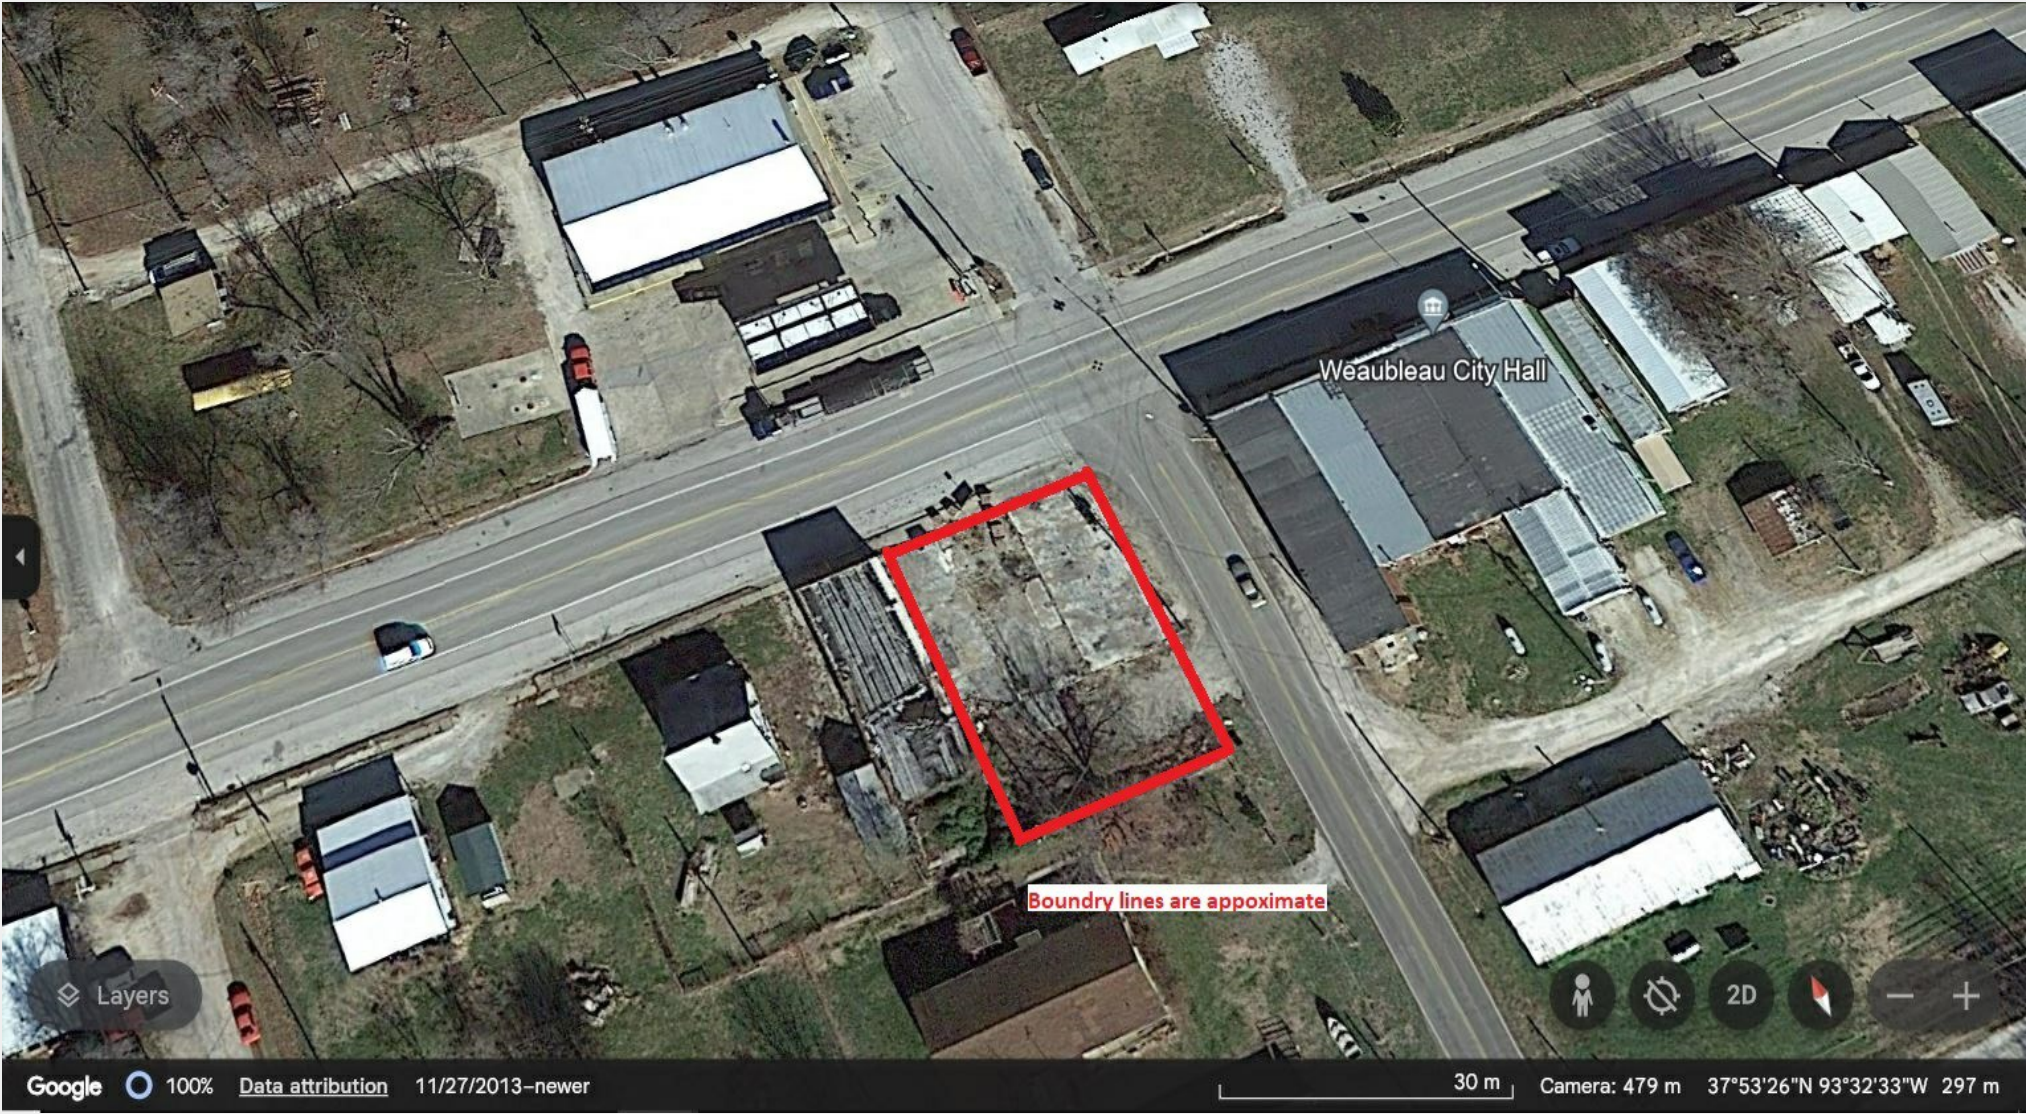

Lot For Sale In Downtown Weaubleau

11512 US-54, Weaubleau, MO 65774

Presented By:
417 Property Pros

Lot For Sale In Downtown Weaubleau

11512 US-54, Weaubleau, MO 65774

Property Details

Discover the potential of this exceptional 0.21 acre lot located in the heart of Downtown Weaubleau. This property presents a great opportunity for with high visibility and high traffic volumes. Conveniently located near Pomme De Terre Lake. Contact listing agent todayf for more information.

Price: \$25,000

- High Visability
- High Traffic Count
- Downtown

View the full listing here: <https://www.loopnet.com/Listing/11512-US-54-Weaubleau-MO/30425080/>

Price:	\$25,000
Property Type:	Land
Property Subtype:	Commercial
Proposed Use:	Commercial
Sale Type:	Investment or Owner User
Total Lot Size:	0.21 AC
No. Lots:	1
Zoning Description:	Commercial
APN / Parcel ID:	12-1.0-11-003-006-001.000

Lot For Sale In Downtown Weaubleau

11512 US-54, Weaubleau, MO 65774

Location

Lot For Sale In Downtown Weaubleau

11512 US-54, Weaubleau, MO 65774

Property Photos

Weaubleau -Lot

Weaubleau -Lot 2