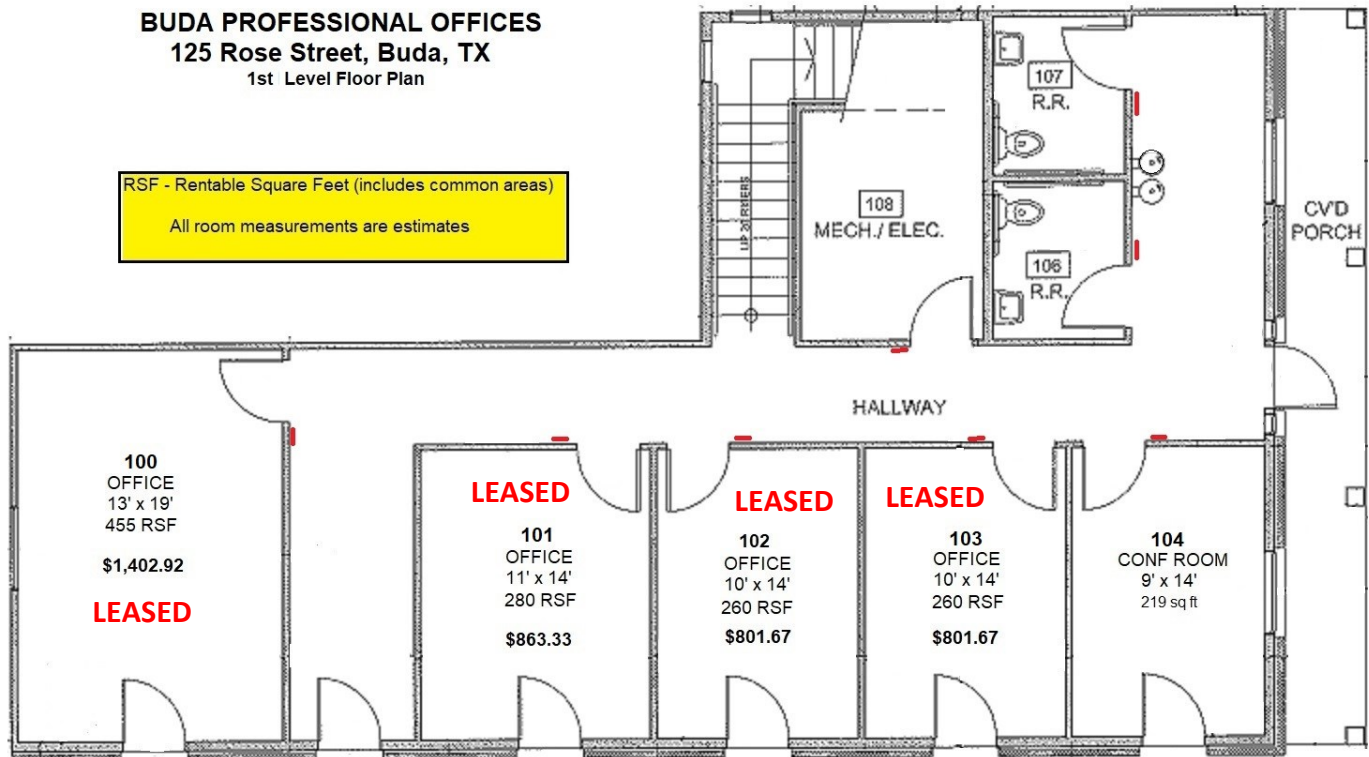

Chris Dunkin, Broker
512-312-1150

Jessica Shelton, Agent
512-771-0513

STARTEXCOMMERCIAL.COM

BUDA PROFESSIONAL OFFICES
125 Rose Street, Buda, TX
 1st Level Floor Plan

RSF - Rentable Square Feet (includes common areas)
 All room measurements are estimates

1 **1ST FLOOR PLAN**
 All room measurements are estimates

BUDA PROFESSIONAL OFFICES
125 Rose Street, Buda, TX
 2nd Level Floor Plan

RSF - Rentable Square Feet (includes common areas)
 All room measurements are estimates

1 **2ND FLOOR PLAN**
 All room measurements are estimates

Chris Dunkin, Broker
 512-312-1150

Jessica Shelton, Agent
 512-771-0513

STARTEXCOMMERCIAL.COM