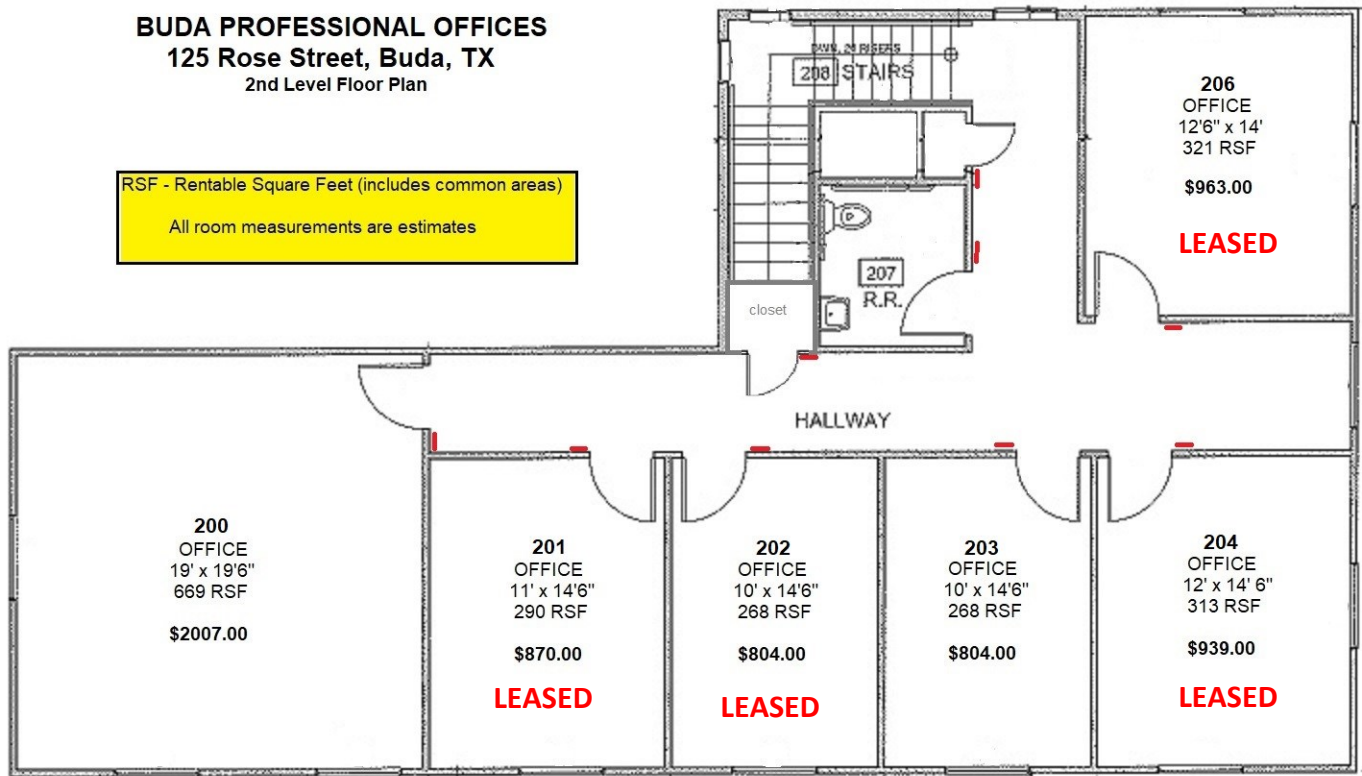

- Excellent location in Historic Downtown Buda, Texas
 - Building located across railroad from Main Street.
- New construction, great insulation, downstairs offices each have an exterior door!
 - Shared conference room available

1 **1ST FLOOR PLAN**
 All room measurements are estimates

BUDA PROFESSIONAL OFFICES
125 Rose Street, Buda, TX
 2nd Level Floor Plan

RSF - Rentable Square Feet (includes common areas)
 All room measurements are estimates

1 **2ND FLOOR PLAN**
 All room measurements are estimates

Chris Dunkin, Broker
 512-312-1150

Jessica Shelton, Agent
 512-771-0513

STARTEXCOMMERCIAL.COM