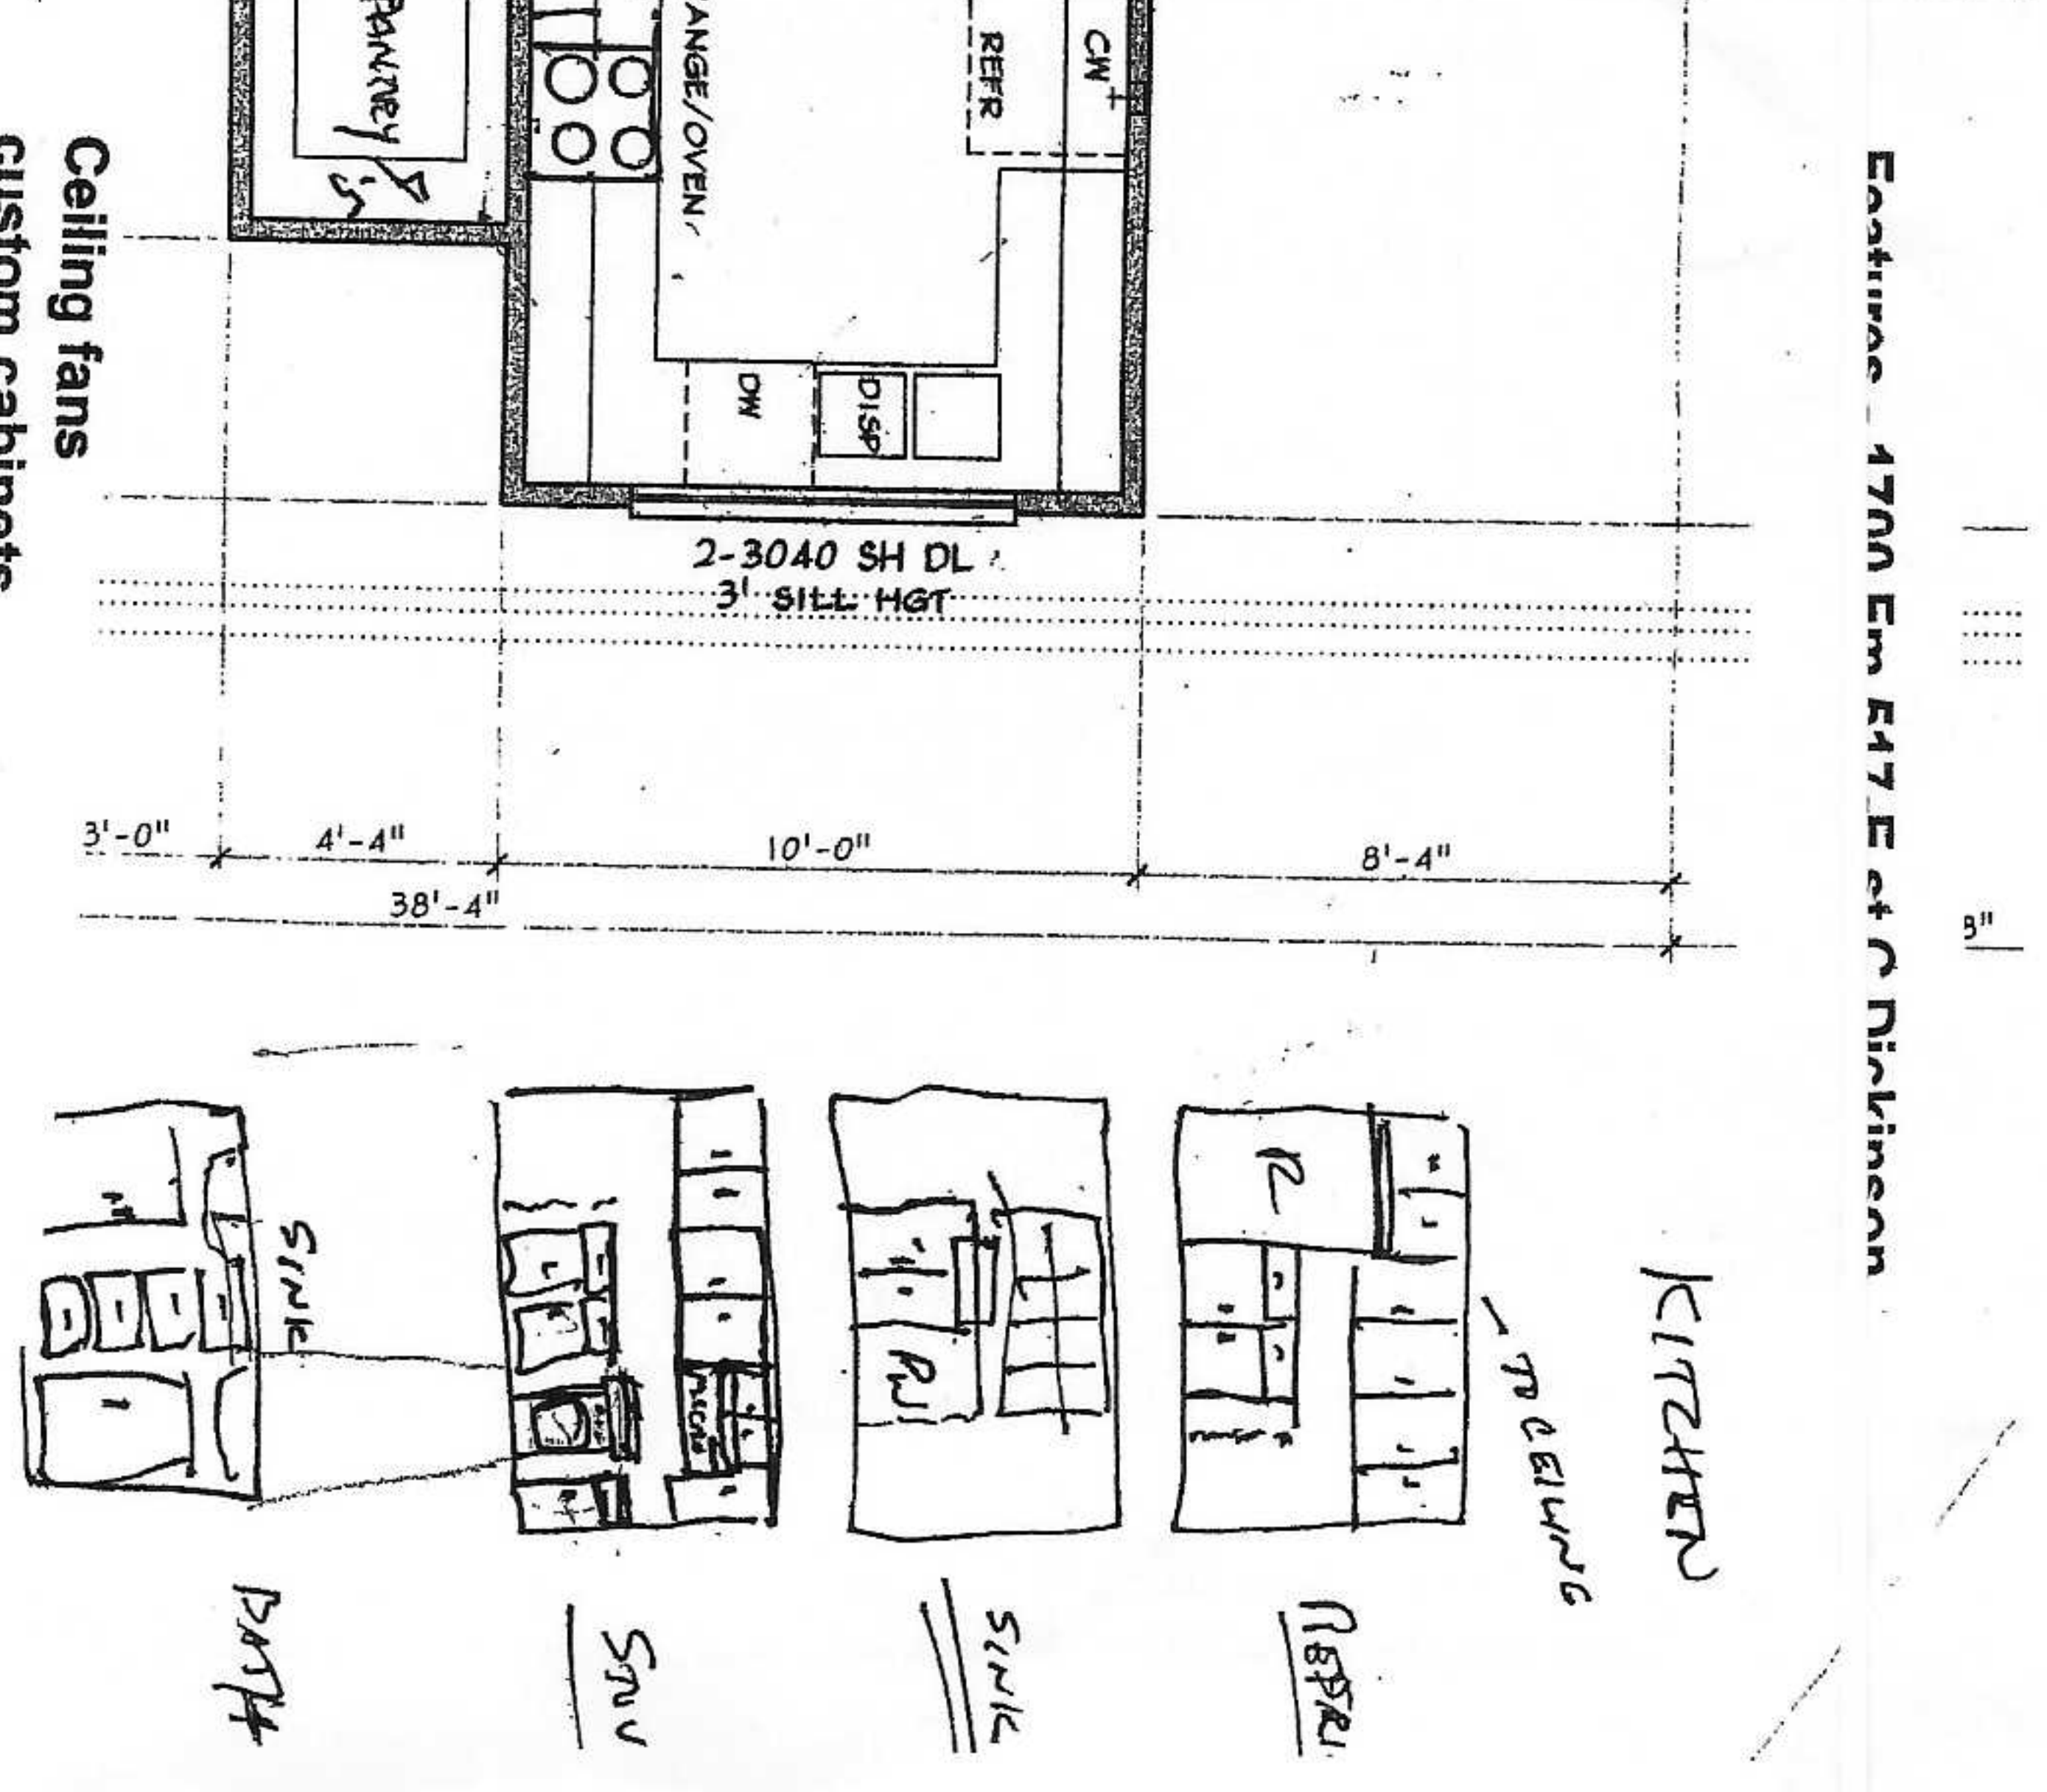

Continued 1700 Em R17 E at Dickinson

- Ceiling fans
- custom cabinets
- 10 ft ceilings in master + living area
- Water paid, all electric
- Hi-efficiency AC
- Sky lights in master bedroom
- Double master closets
- Extra nook area good for office
- Washer Dryer Hook-up
- Walk in Pantry
- microwave, and solid surface stove top included
- Dishwasher, disposal, refrigerator with icemaker included
- Walk in closet in second bedroom
- Large Bath with double sinks, separate toilet room, 6 foot tub, separate enclosed shower
- 1 year lease full month deposit, dogs by exception,