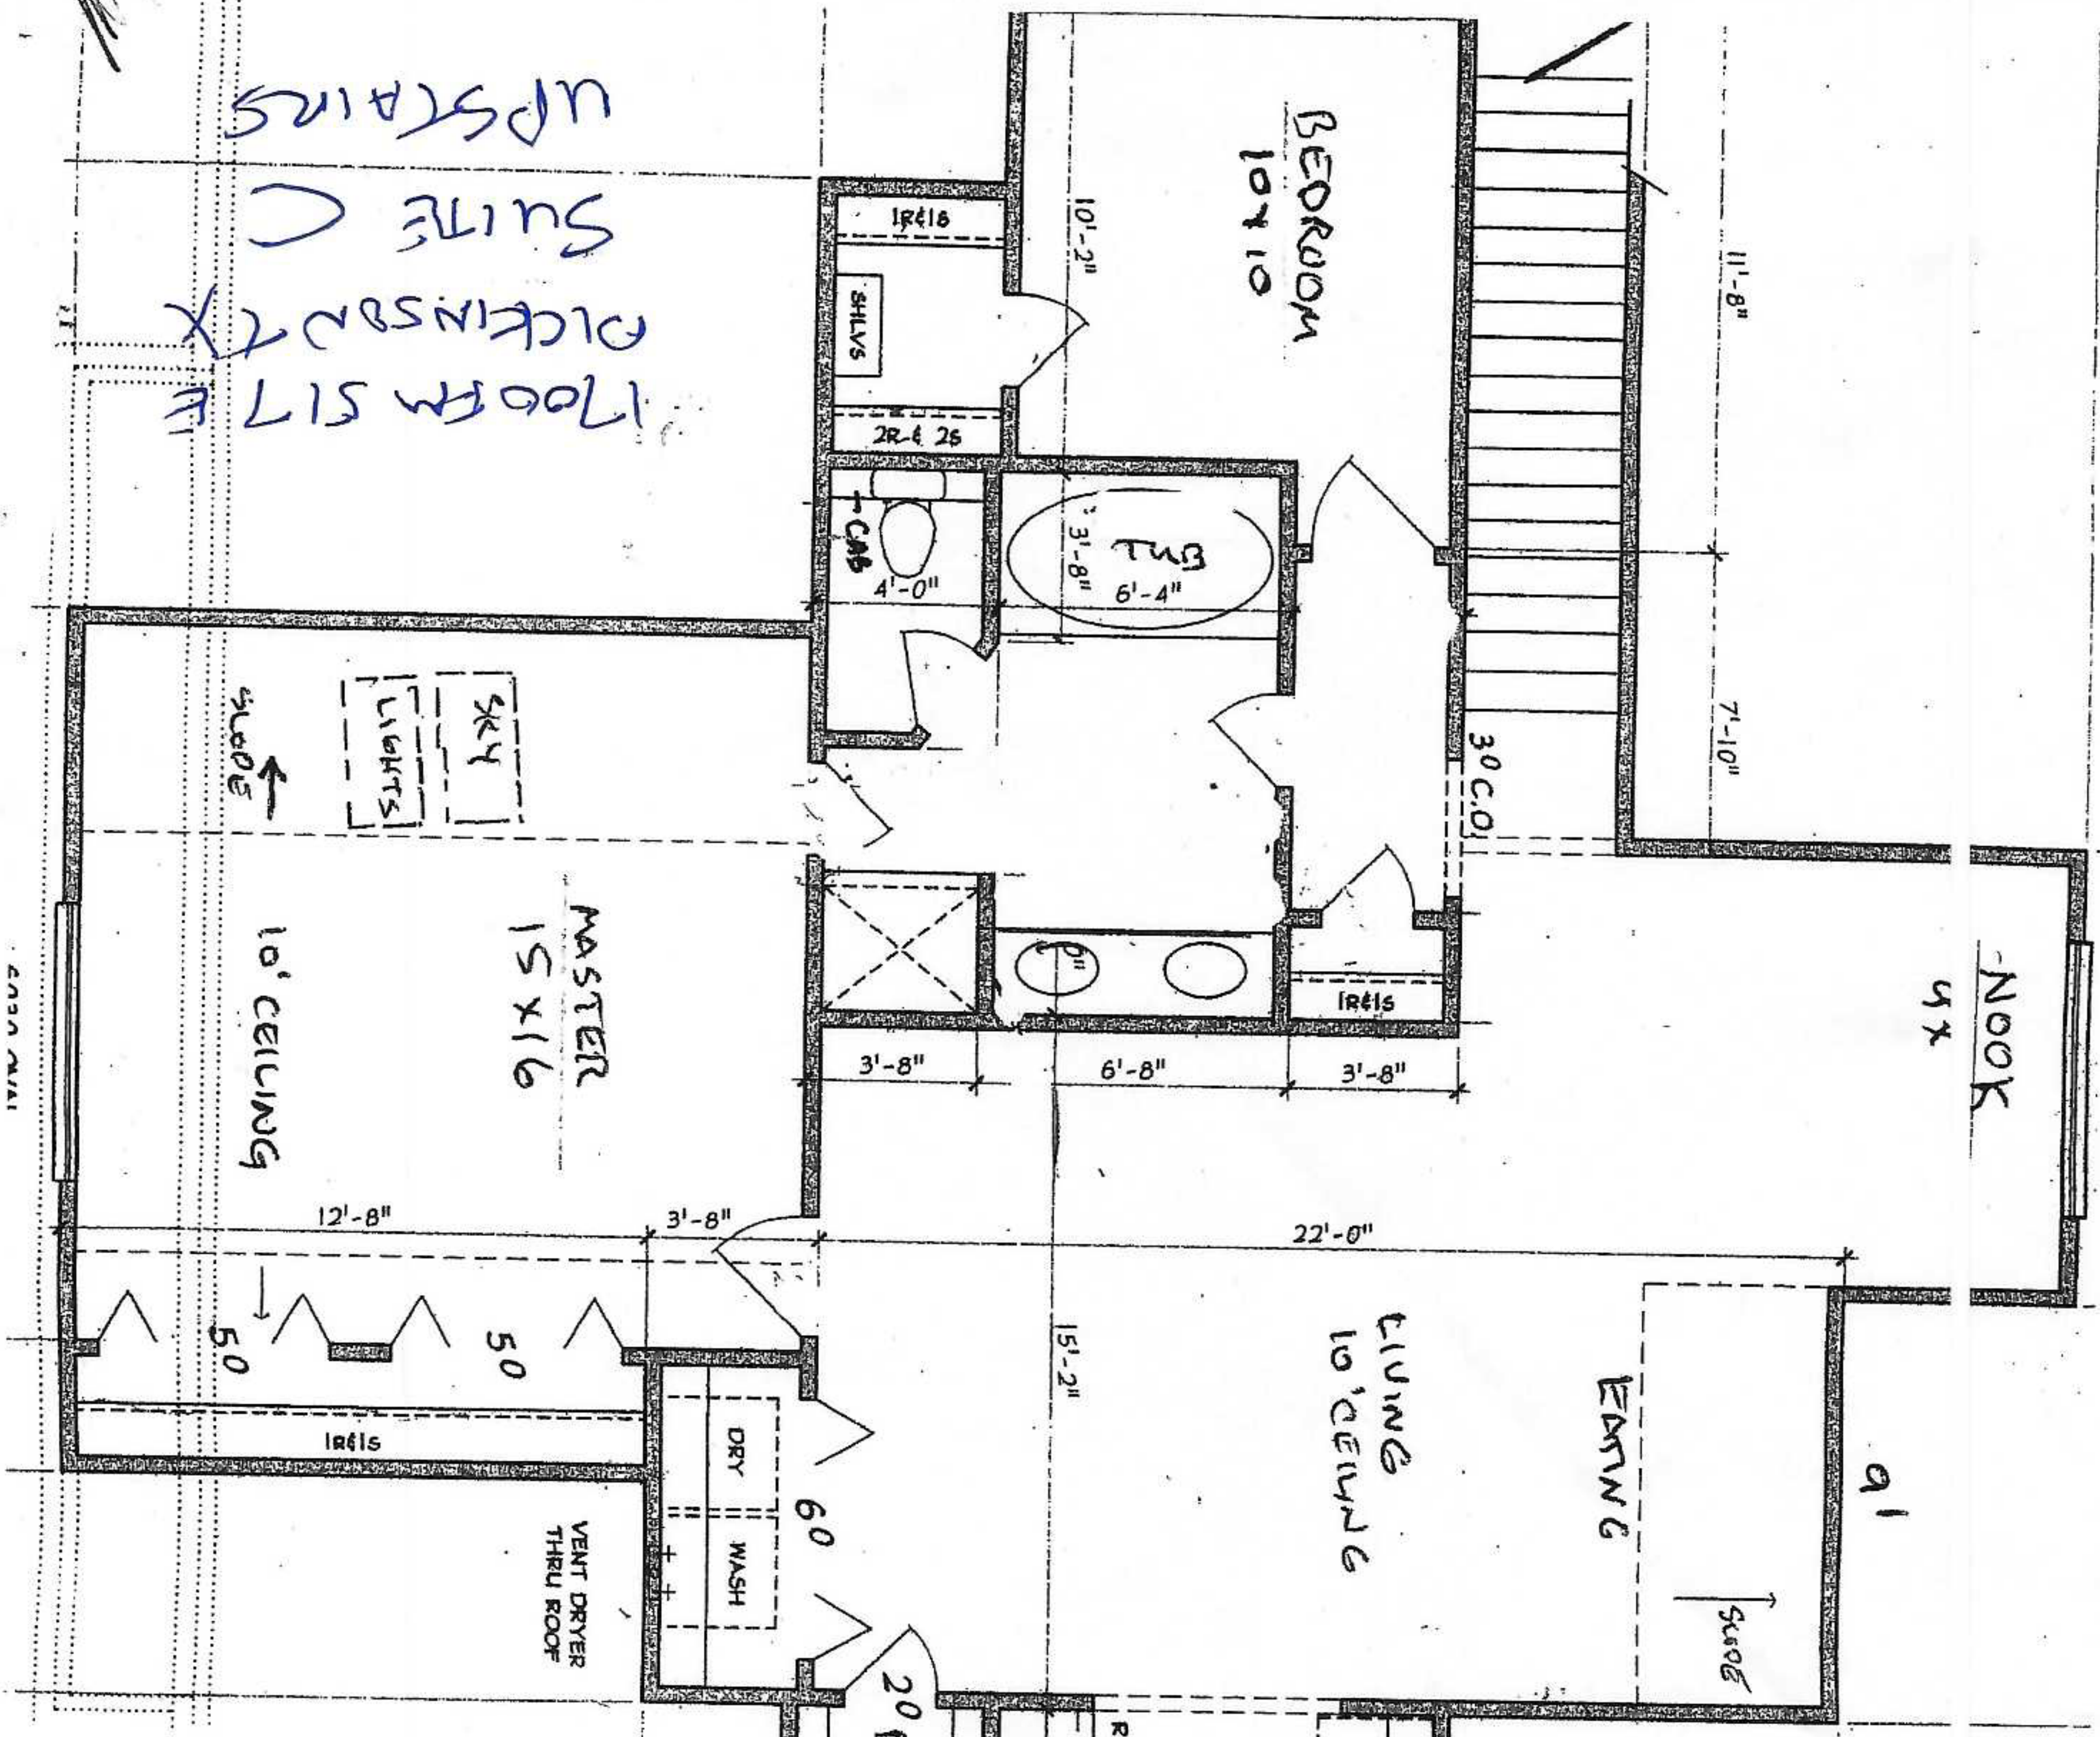

Continued 1700 Em R17 E at Dickinson

- Ceiling fans
- custom cabinets
- 10 ft ceilings in master + living area
- Water paid, all electric
- Hi-efficiency AC
- Sky lights in master bedroom
- Double master closets
- Extra nook area good for office
- Washer Dryer Hook-up
- Walk in Pantry
- microwave, and solid surface stove top included
- Dishwasher, disposal, refrigerator with icemaker included
- Walk in closet in second bedroom
- Large Bath with double sinks, separate toilet room, 6 foot tub, separate enclosed shower
- 1 year lease full month deposit, dogs by exception,