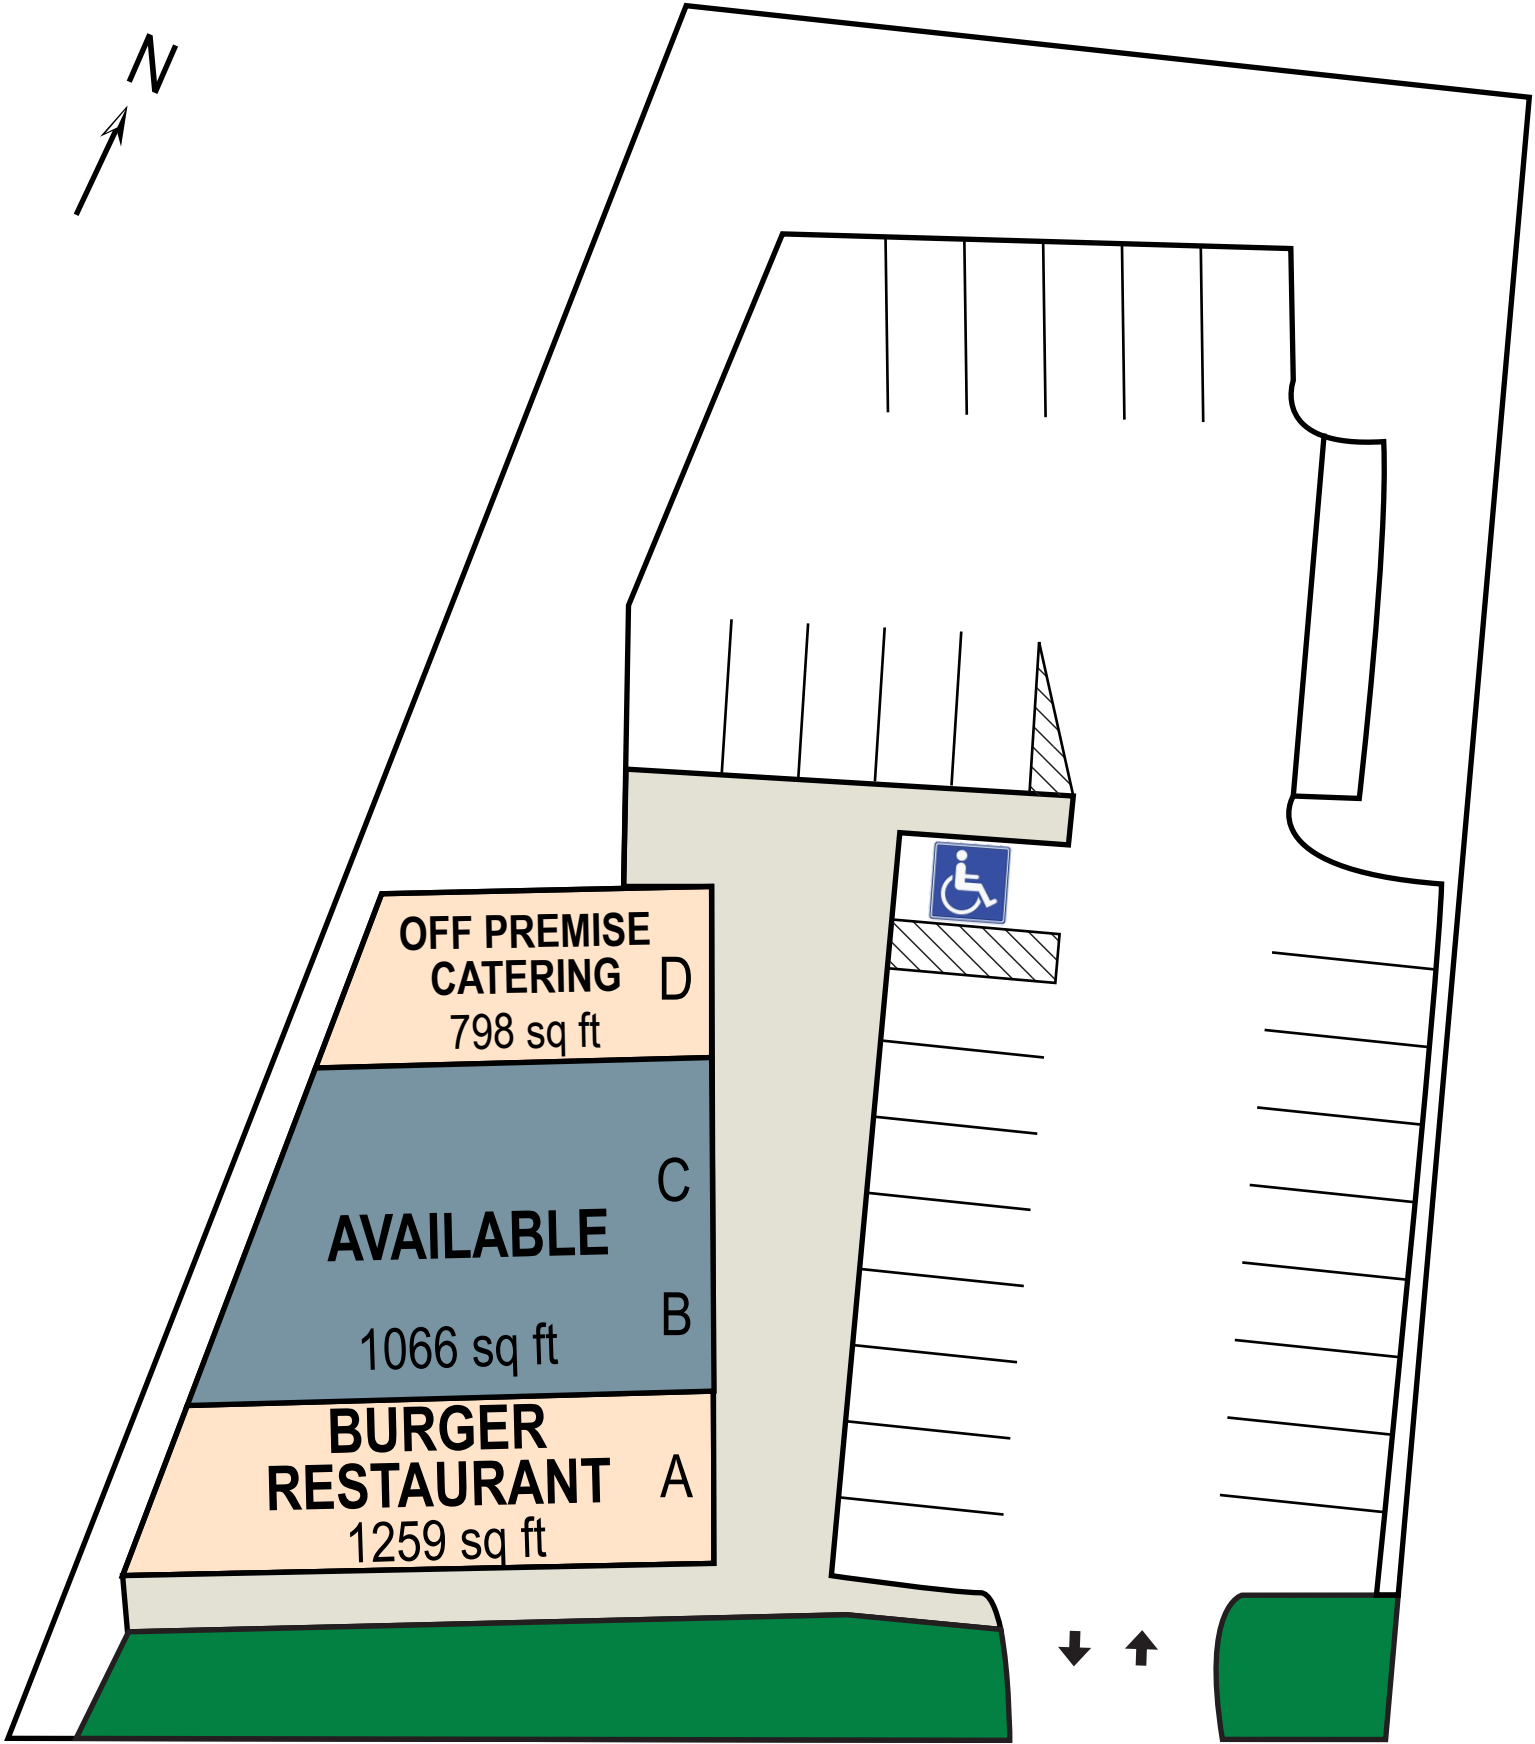

1699 Middle Country Rd. (Route 25)
Ridge, NY 11961

ROUTE 25