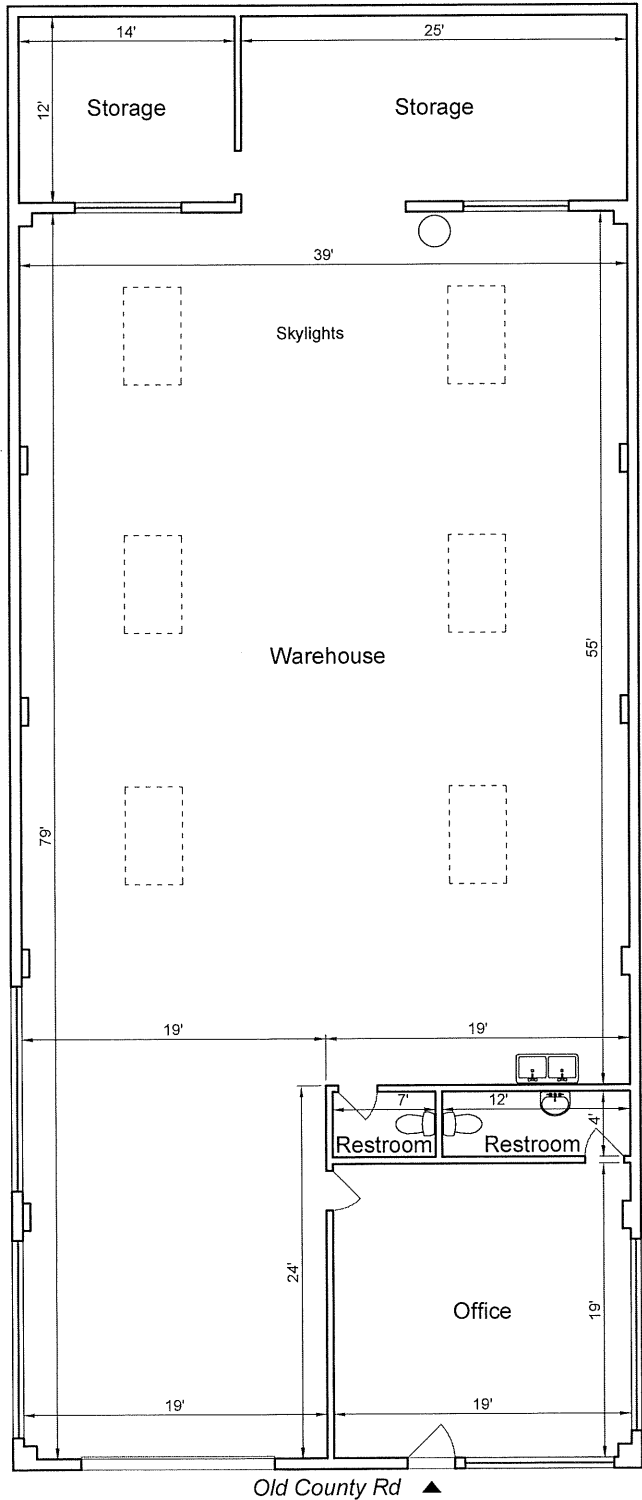

# 1296 OLD COUNTY ROAD

BELMONT, CA 94002

*El Camino Real*

Estimated Total  
Square Footage: 3,710 SQ FT  
*Calculated from outside face of exterior walls.*

FLOOR PLAN

Rendering by Floor Plan Visuals.  
All measurements are approximate. While deemed reliable, no information on these floor plans should be relied upon without independent verification.