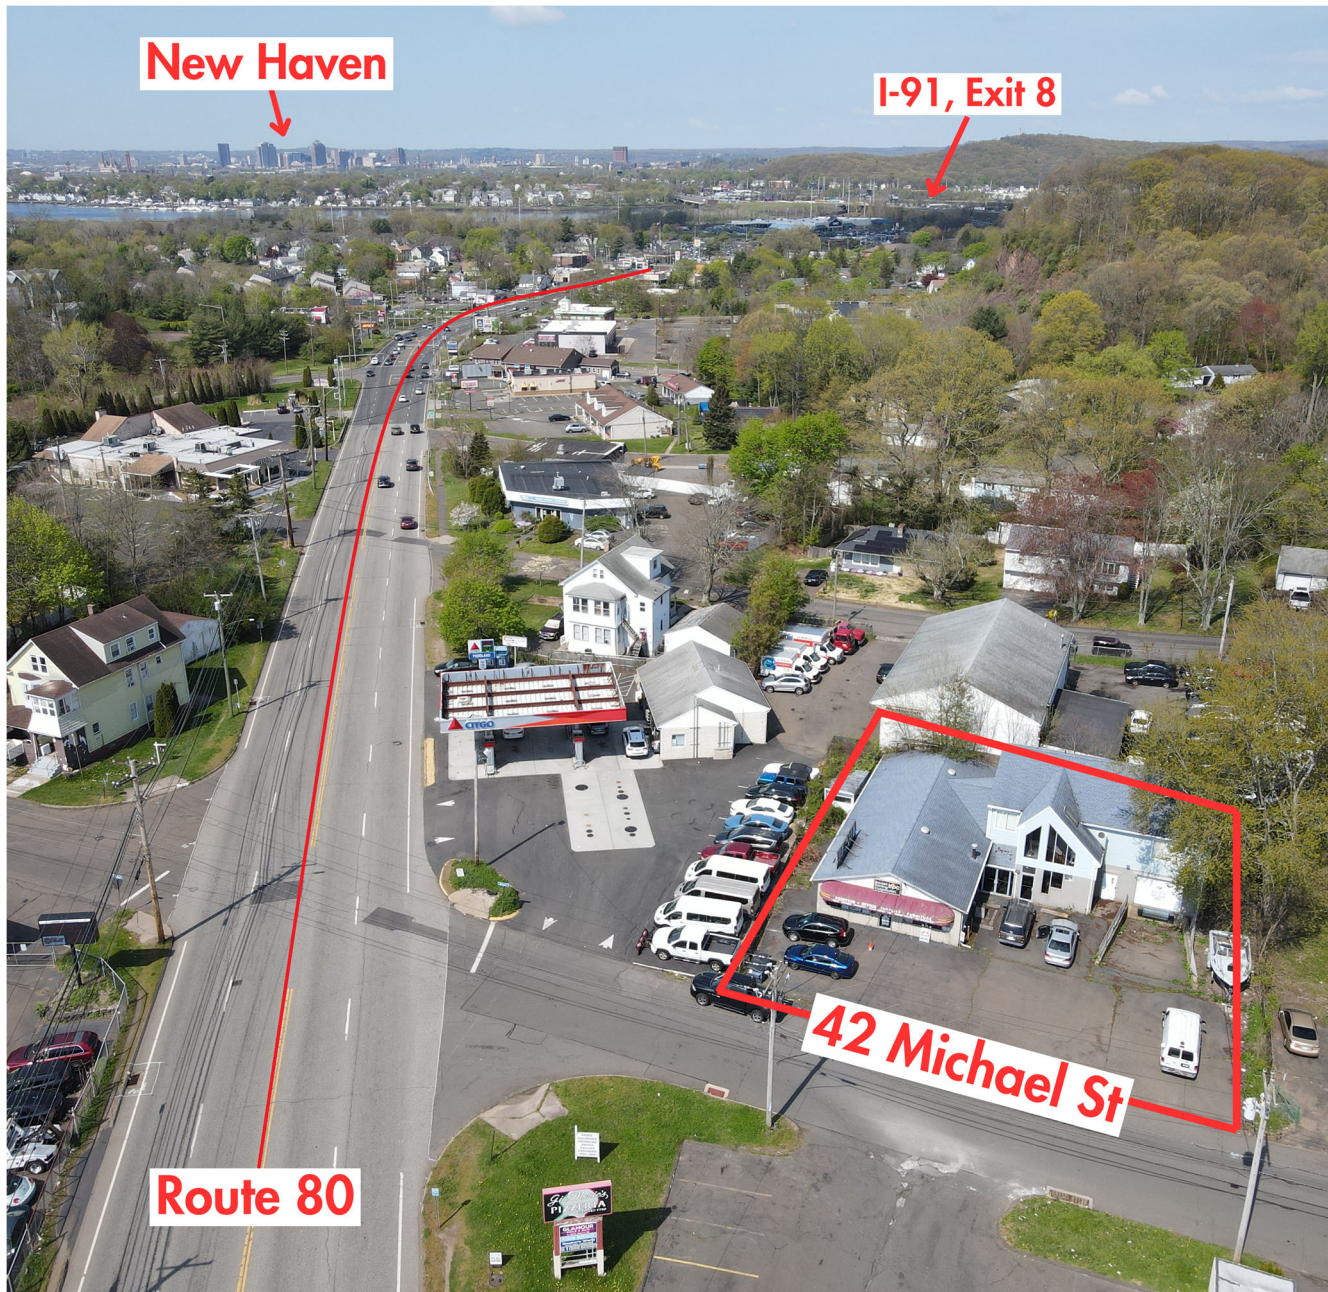

DOW REALTY CO

*Brokers, Consultants and Managers for
Commercial, Industrial, and Investment Properties*

For additional information on this property or any others, please contact:

Jeff Dow   jd@dowrealty.com

(203) 776-0000

www.dowrealty.com

No warranty or representation, expressed or implied, is made as to the accuracy of the information contained herein, and same is submitted subject to errors, omissions, change of price, rental, or other conditions, withdrawal without notice, and to any special listing conditions imposed by our principles.