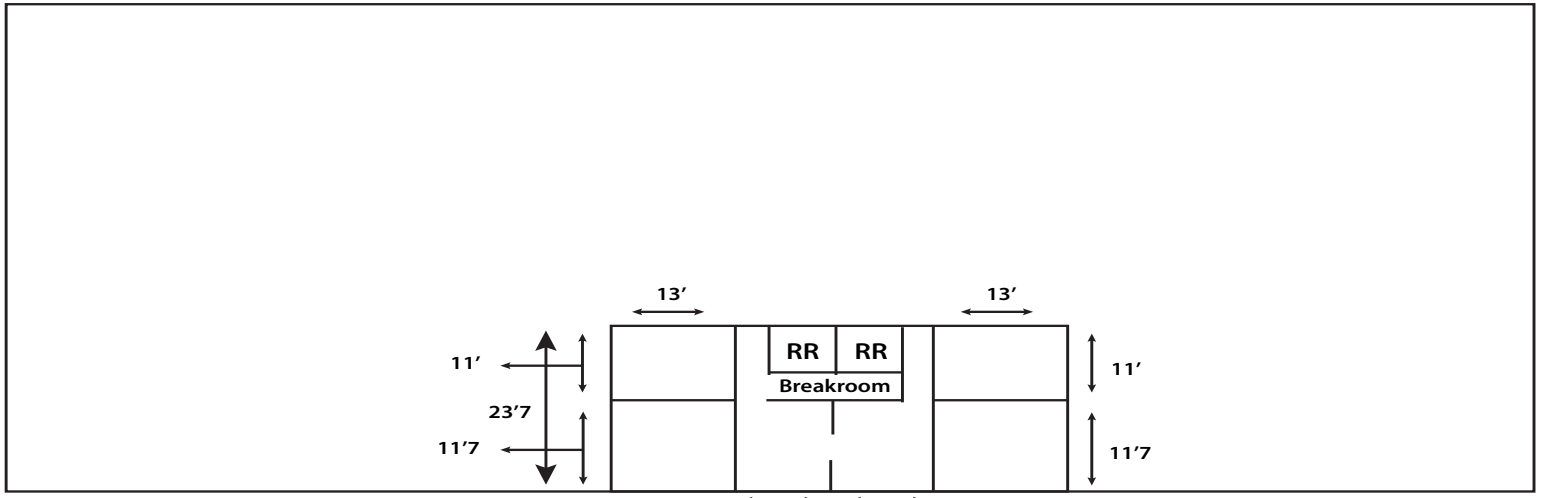

Warehouse/Distribution Space For Lease
601 N Redbud Avenue
Broken Arrow, Oklahoma 74012

WIGGIN
PROPERTIES, LLC

John Watchous
Advisor
918.991.8519
jwatchous@wigginprop.com

Shawna Hale, CCIM
Vice President of Brokerage
918.282.8664
shale@wigginprop.com

This material is provided for information purposes only. It is from sources believed to be reliable. However, Wiggin Properties makes no warranties or representations, expressed or implied, as to the accuracy or sufficiency of the information. It is presented subject to errors, omissions, changes or withdrawal without notice. Square footage is provided by the local County Assessor or the Owner. Photos and graphics with copyrights by Costar, Google, Wiggin Properties and independent contractors are used with permission.