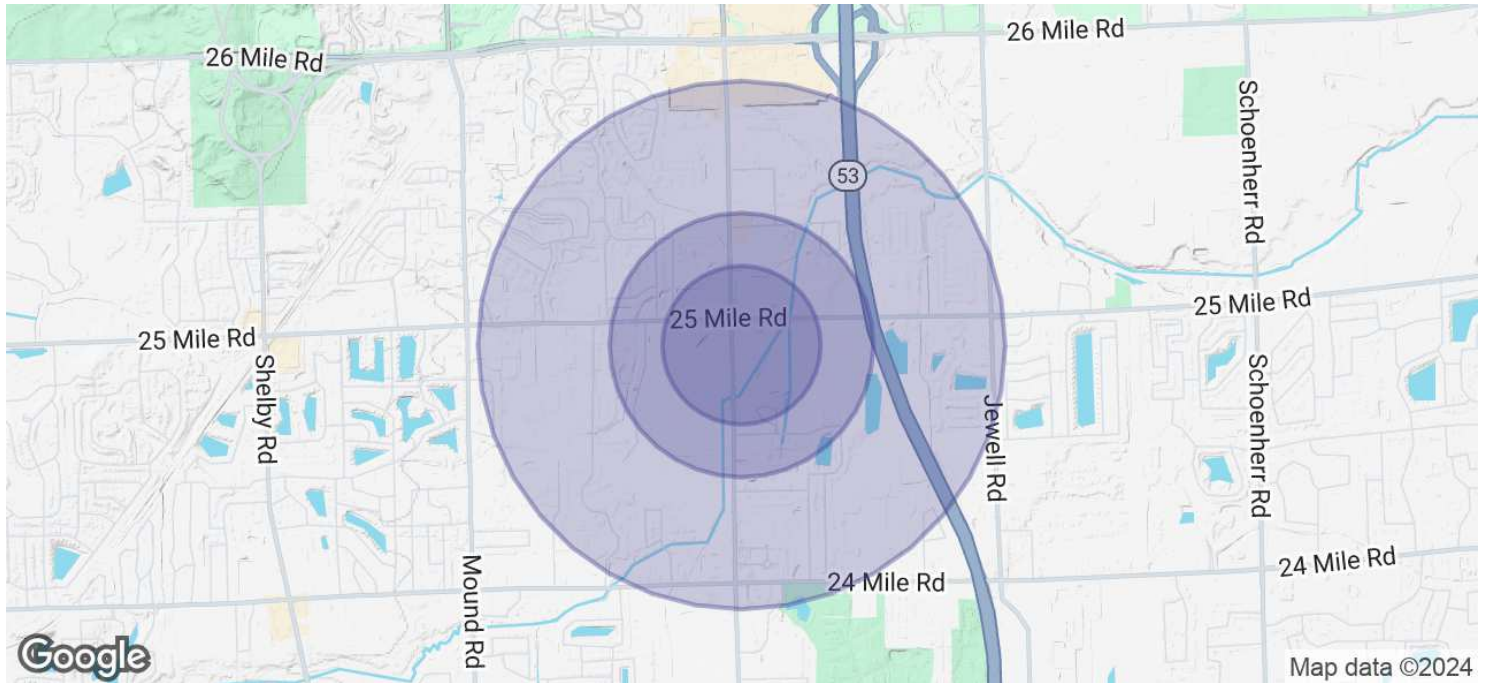

54844 VAN DYKE AVE

SHELBY TOWNSHIP, MI 48316

PASQUALE (LINO) SCAMARDELLA
586.263.5111
lino@linorealty.com

MICHAEL SCAMARDELLA
586.263.5111
michael@linorealty.com

LINO REALTY, INC.
586.263.5111
44200 Garfield Road, Suite 160 Clinton Township, MI

54844 VAN DYKE AVE

SHELBY TOWNSHIP, MI 48316

POPULATION	0.3 MILES	0.5 MILES	1 MILE
Total Population	184	1,432	7,066
Average Age	39	39	39
Average Age (Male)	38	38	38
Average Age (Female)	40	39	40
HOUSEHOLDS & INCOME	0.3 MILES	0.5 MILES	1 MILE
Total Households	71	525	2,588
# of Persons per HH	2.6	2.7	2.7
Average HH Income	\$105,482	\$121,752	\$131,451
Average House Value	\$399,163	\$447,261	\$458,273