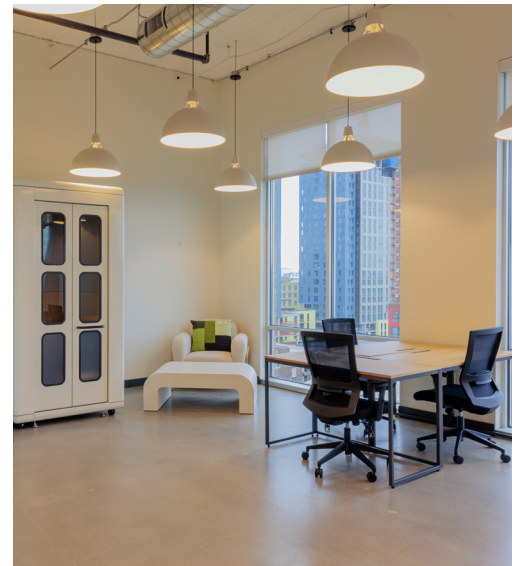

University District

4311 11th Avenue NE, Suites 500 & 600 | Seattle, WA 98105

Private Offices and Suites

32,206 RSF

14 Offices

5 Suites

11 Conference Rooms

Boasting the highest customer satisfaction in the flexible office industry, Industrious locations offer best-in-class options for coworking, private offices and suites, and on-demand meeting space. With flexible terms and all-inclusive pricing, members also have access to locations in 65+ markets in the U.S., U.K., Europe, and Asia.

- Private conference rooms
- Daily breakfast & craft coffee
- Inspiring member community
- Fast, secure Wi-Fi
- Wellness Room
- Unlimited Color Printing
- Office Supplies
- Professional Grade Cleaning
- Close to restaurants, hotels and the University of Washington