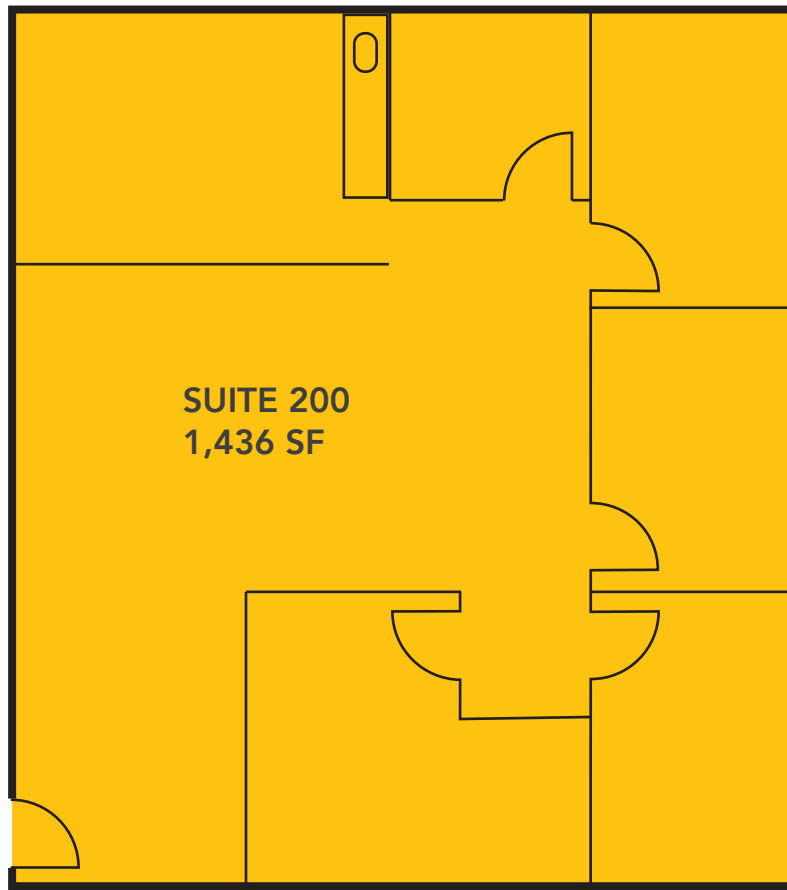

## SUITE 200:

- 1,436 square feet
- Four (4) offices
- Reception
- Backroom/open space
- \$1.75 per square foot, full service

**Evans  
Elder  
Brown &  
Seubert**

COMMERCIAL REAL ESTATE

## Suite 200

**APPROX. 1,436 SQUARE FEET**