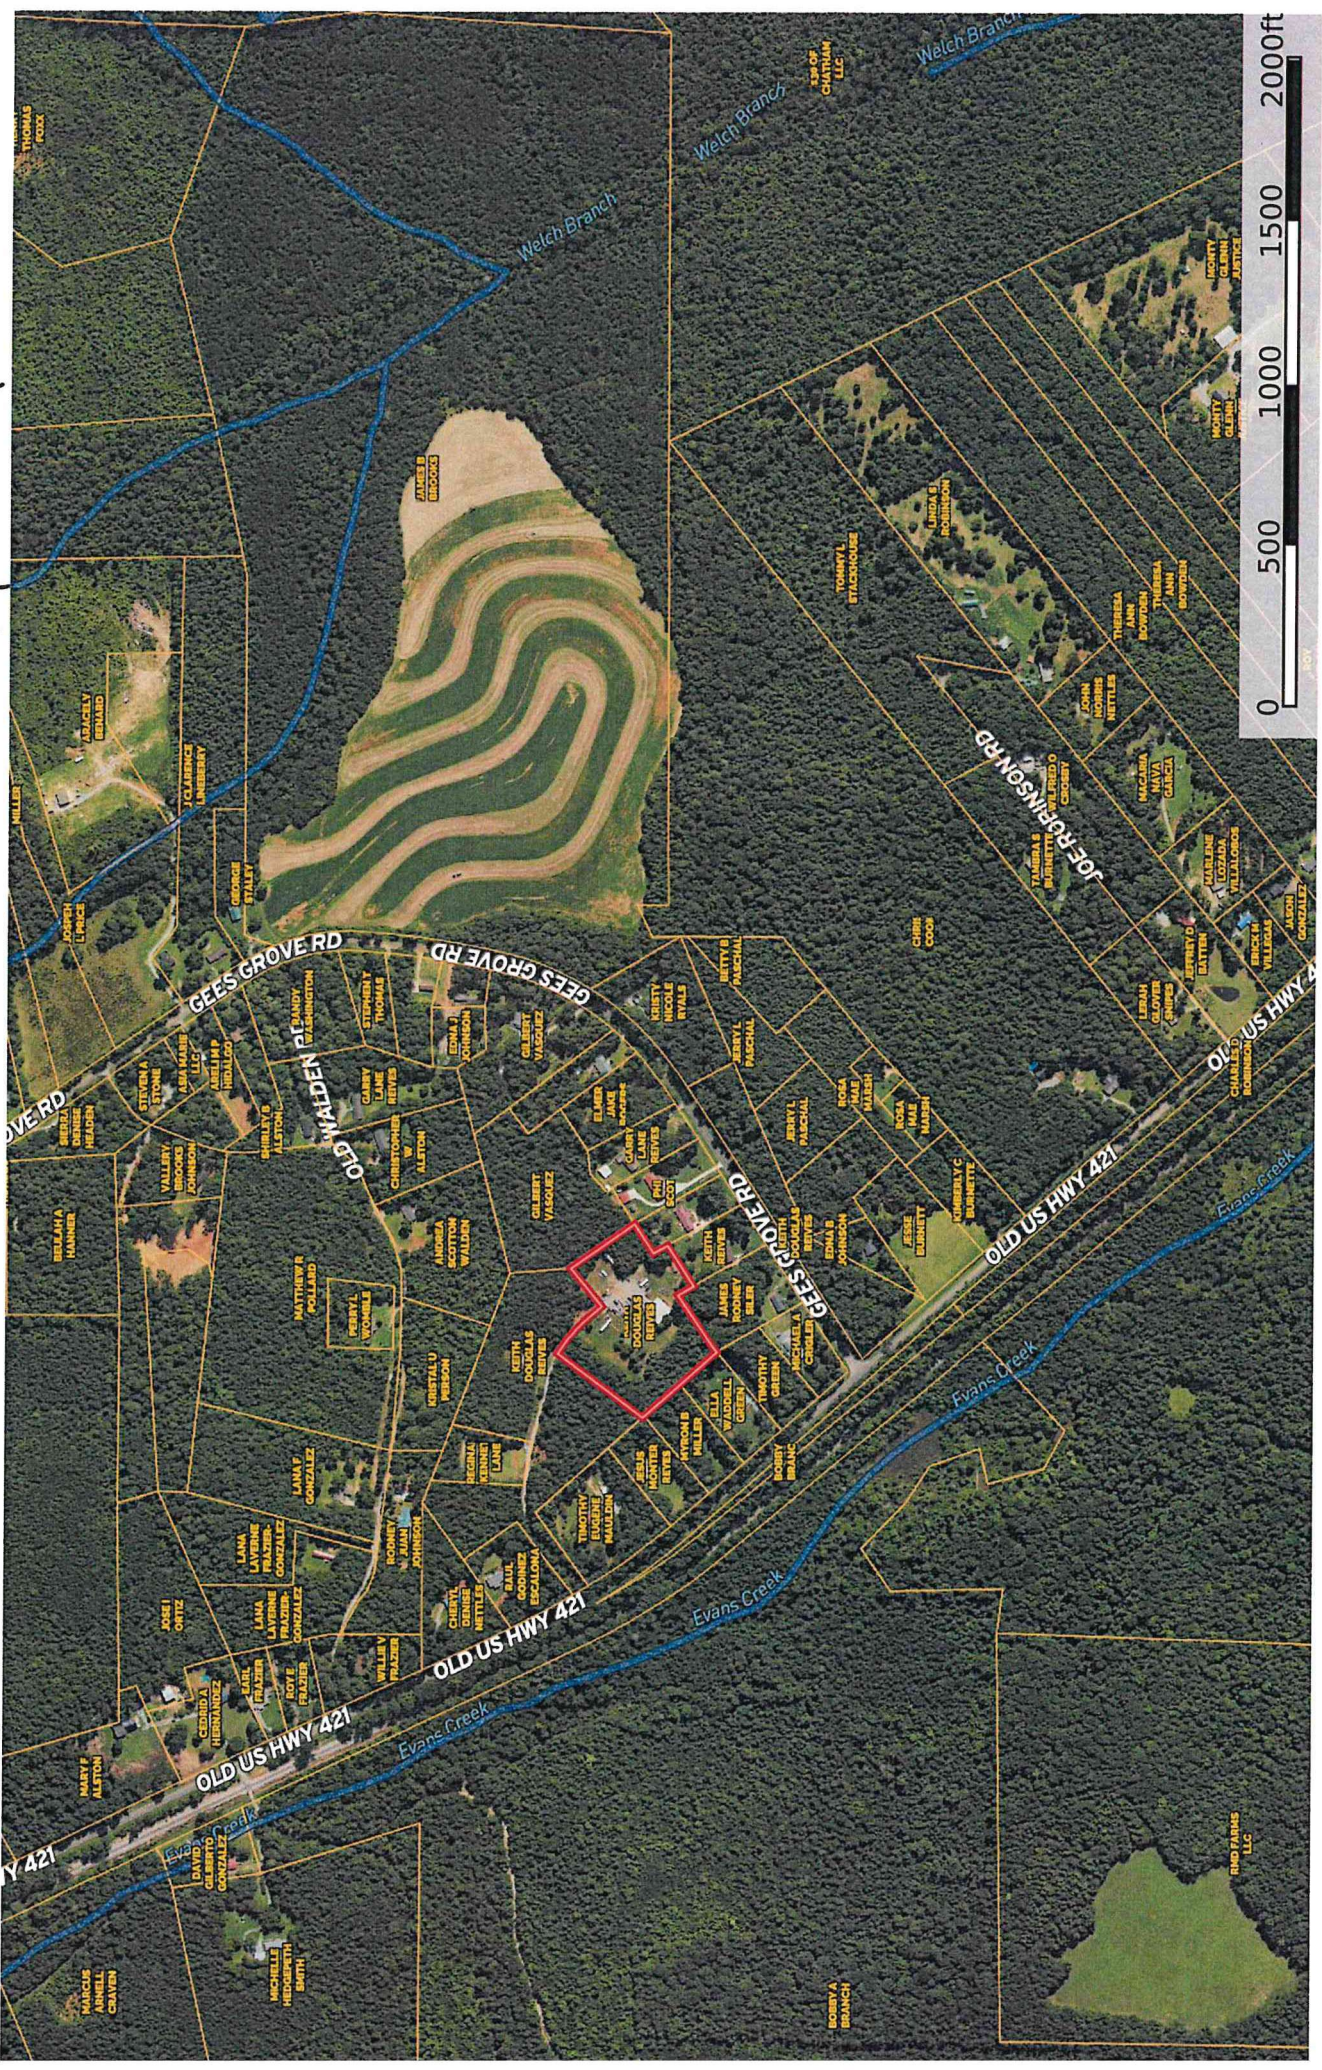

Hydro Map

North Carolina, AC +/-

	Boundary
	100 Year Floodplain
	500 Year Floodplain
	Floodway
	Special
	Unmapped/ Not Included
	Wetlands
	Riparian