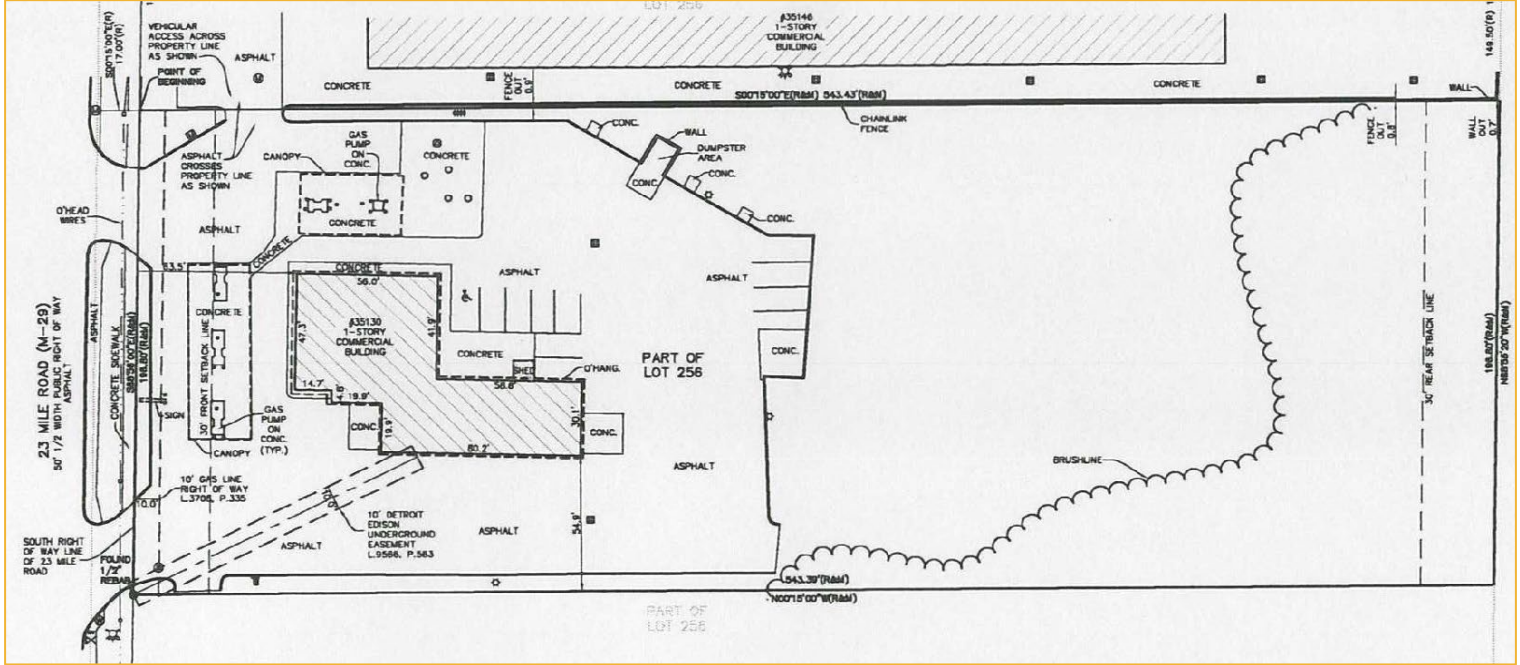

**2,300 SF Endcap**  
**FORMER CAR WASH**

Approved for drive-thru

Building and pylon signage available

36,000+ vehicles per day

Join Circle K  
Ideal for fast food or coffee concept

**SITE PLAN**

**MAP**

For more information,  
please contact: