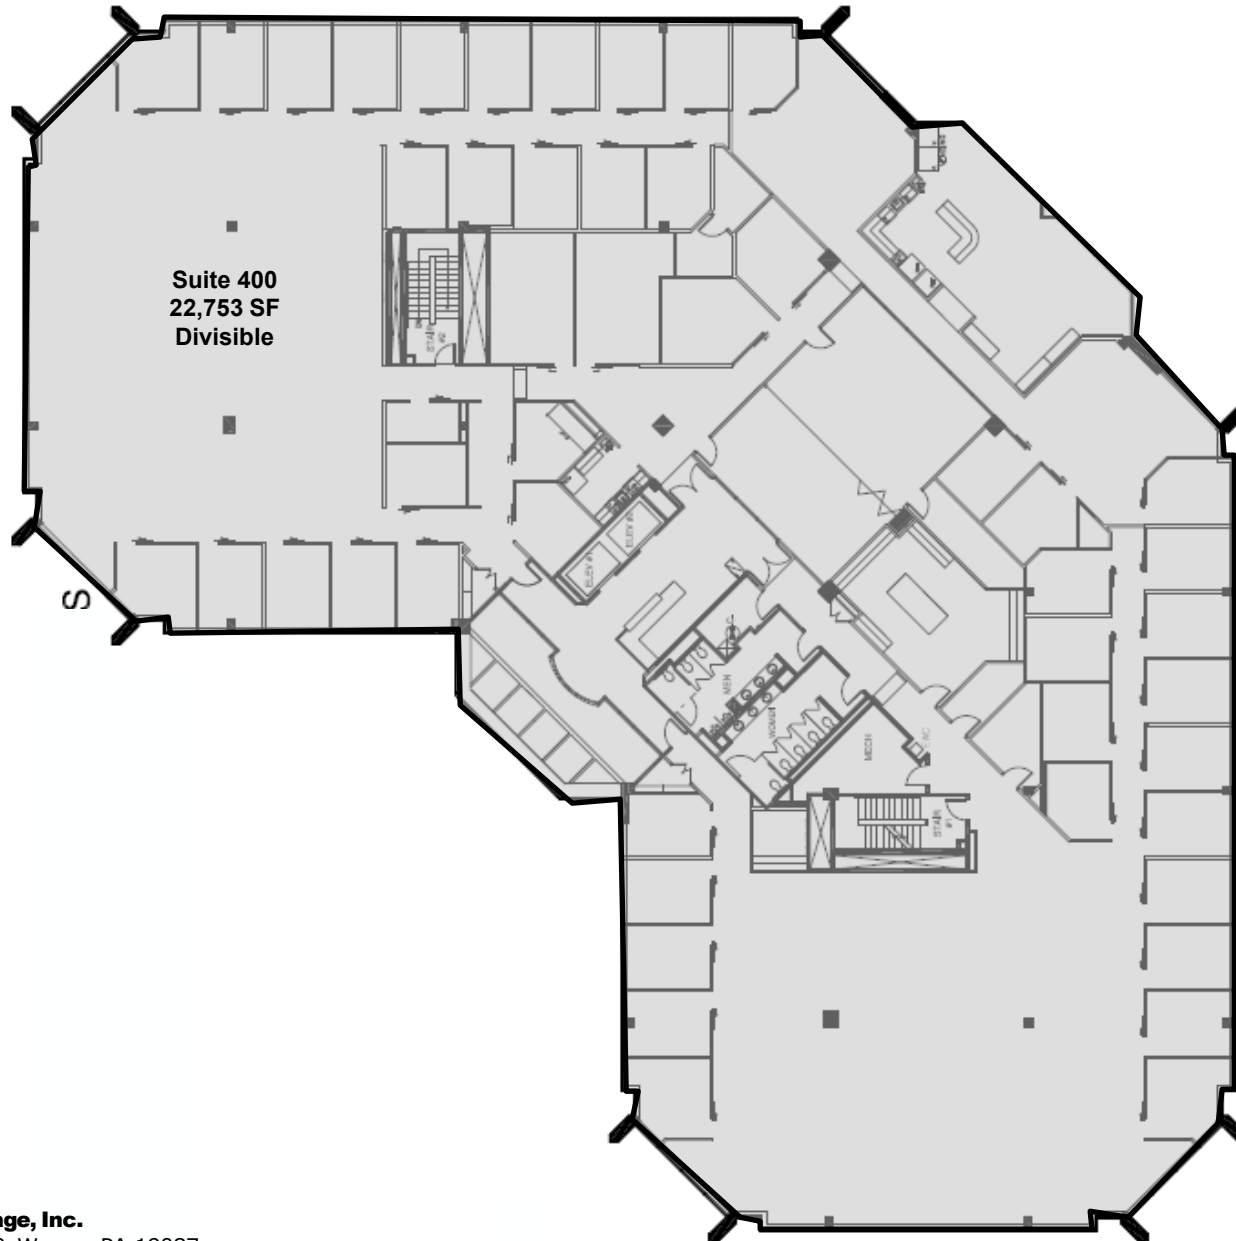

**Plymouth Meeting Executive Campus  
Bldg. 610, Fourth Floor**

**Team  
contacts**

**Adam Shute**  
+1610 574 3869  
adam.shute@jll.com

**Ryan FitzPatrick**  
+1610 639 8980  
Tryan.fitzpatrick@jll.com

**JLL | Jones Lang LaSalle Brokerage, Inc.**  
550 E Swedesford Road, Suite 260, Wayne, PA 19087  
+1610 249 2255