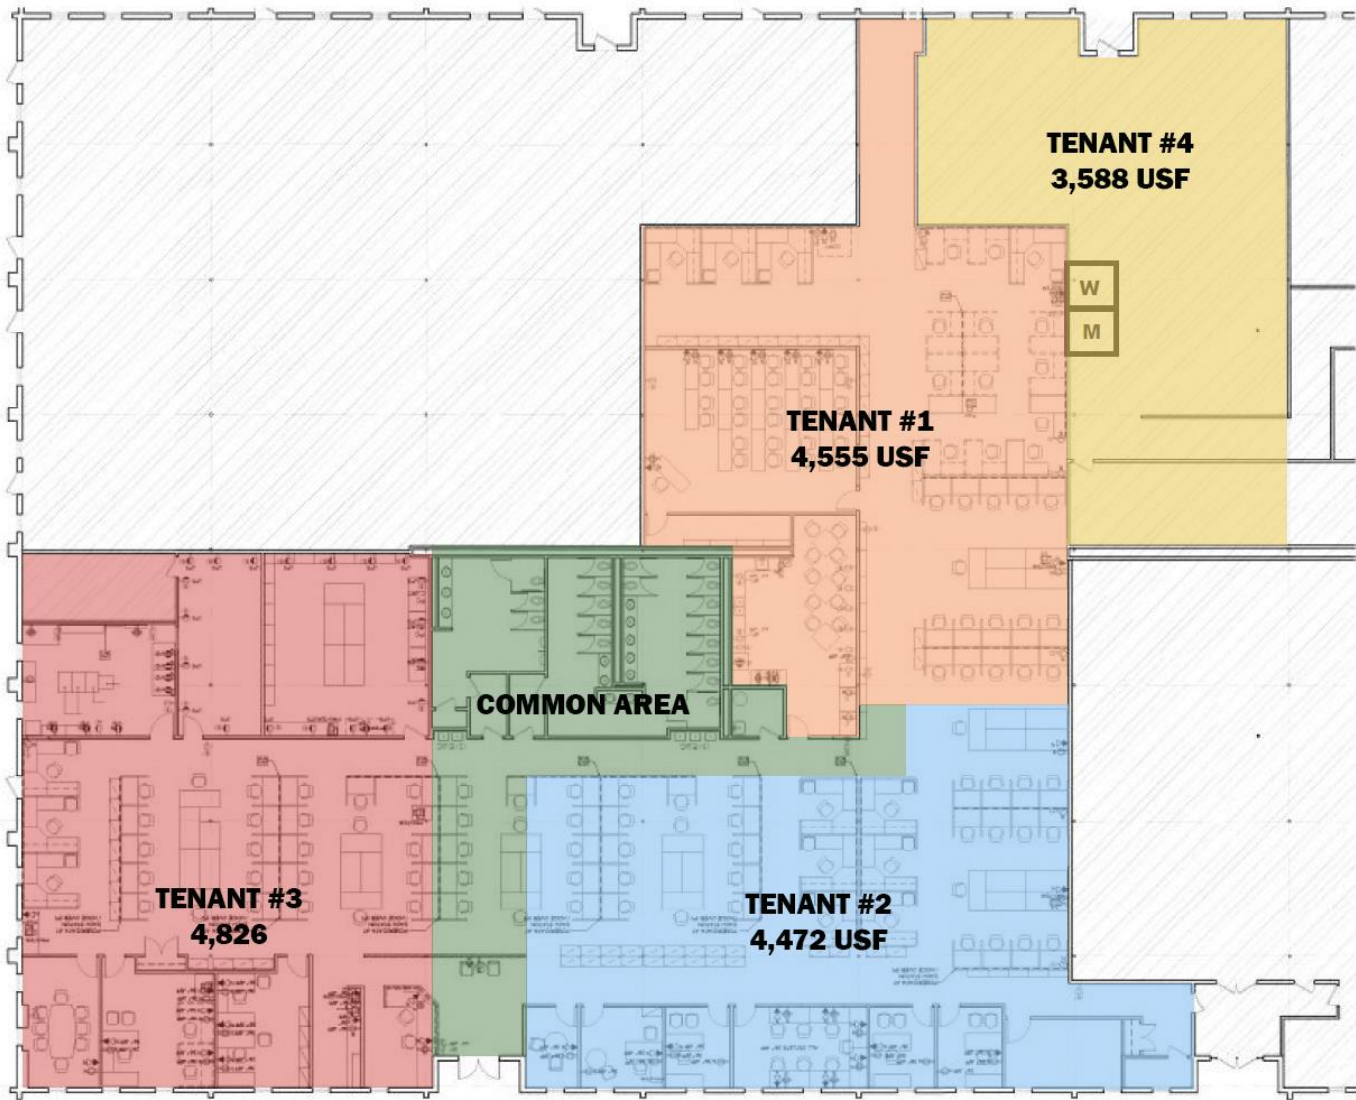

For Sale or Lease

21,088 SF Contiguous

Medical / Office Space

707 Alexander Road

Princeton, NJ 08540

Building 3

Scan for  
**Matterport**  
3D Tour

Unit 1 | 17,500 SF

Unit 2 | 3,588 SF

Scan for  
**Matterport**  
3D Tour

**For Sale or Lease**

**21,088 SF Contiguous**

**Medical / Office Space**

**707 Alexander Road**

Princeton, NJ 08540

## **BUILDING 3 REAR**

Option 1: showing space broken up