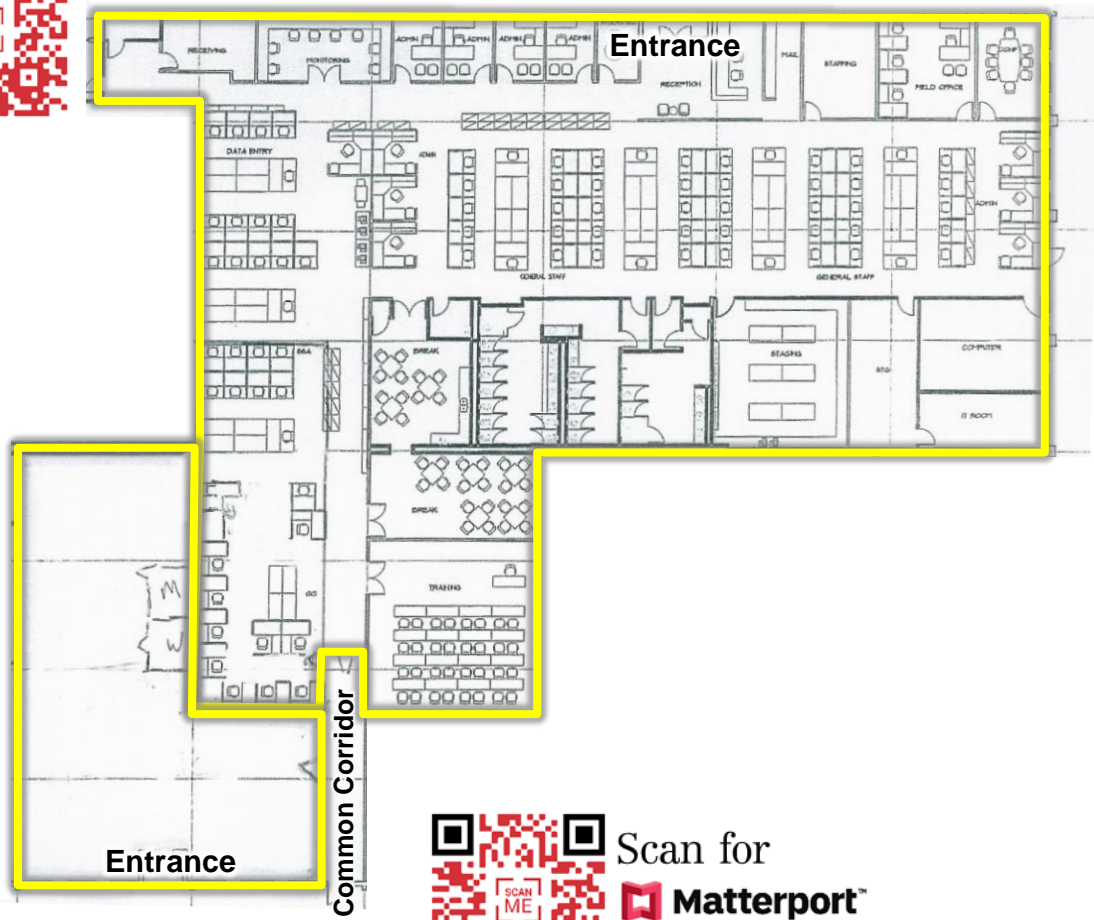

For Sale or Lease

21,088 SF Contiguous

Medical / Office Space

707 Alexander Road

Princeton, NJ 08540

Building 3

Scan for  
**Matterport**  
3D Tour

Unit 1 | 17,500 SF

Unit 2 | 3,588 SF

Scan for  
**Matterport**  
3D Tour

**For Sale or Lease**

**21,088 SF Contiguous**

**Medical / Office Space**

**707 Alexander Road**

Princeton, NJ 08540

## **BUILDING 3 REAR**

Option 1: showing space broken up